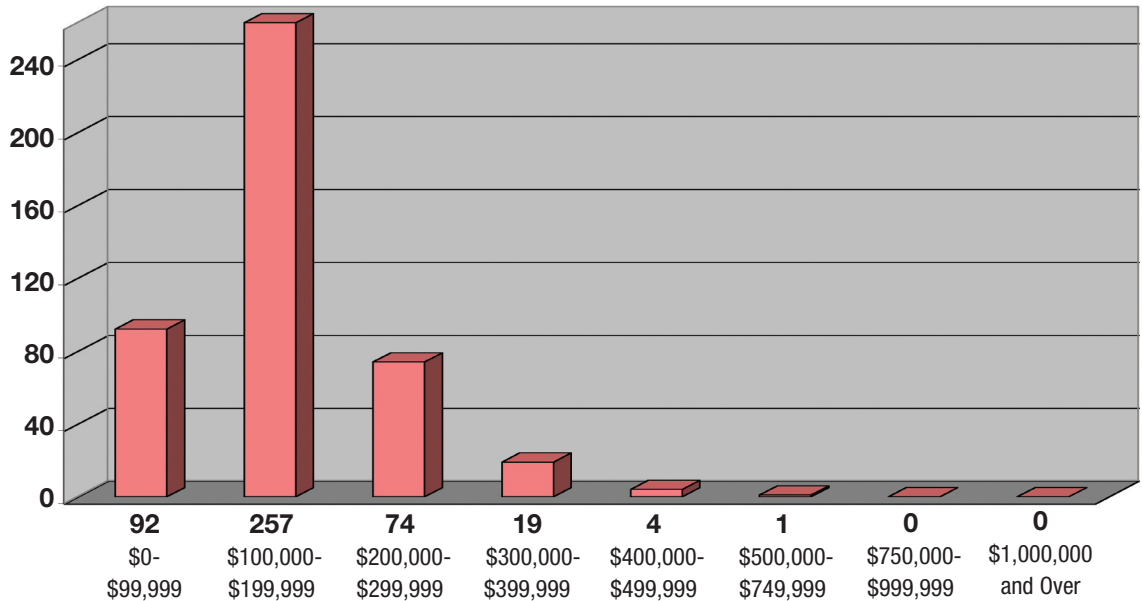

Properties Sold

SINGLE FAMILY - JANUARY 1 - MARCH 31, 2012

SPARKS

RENO