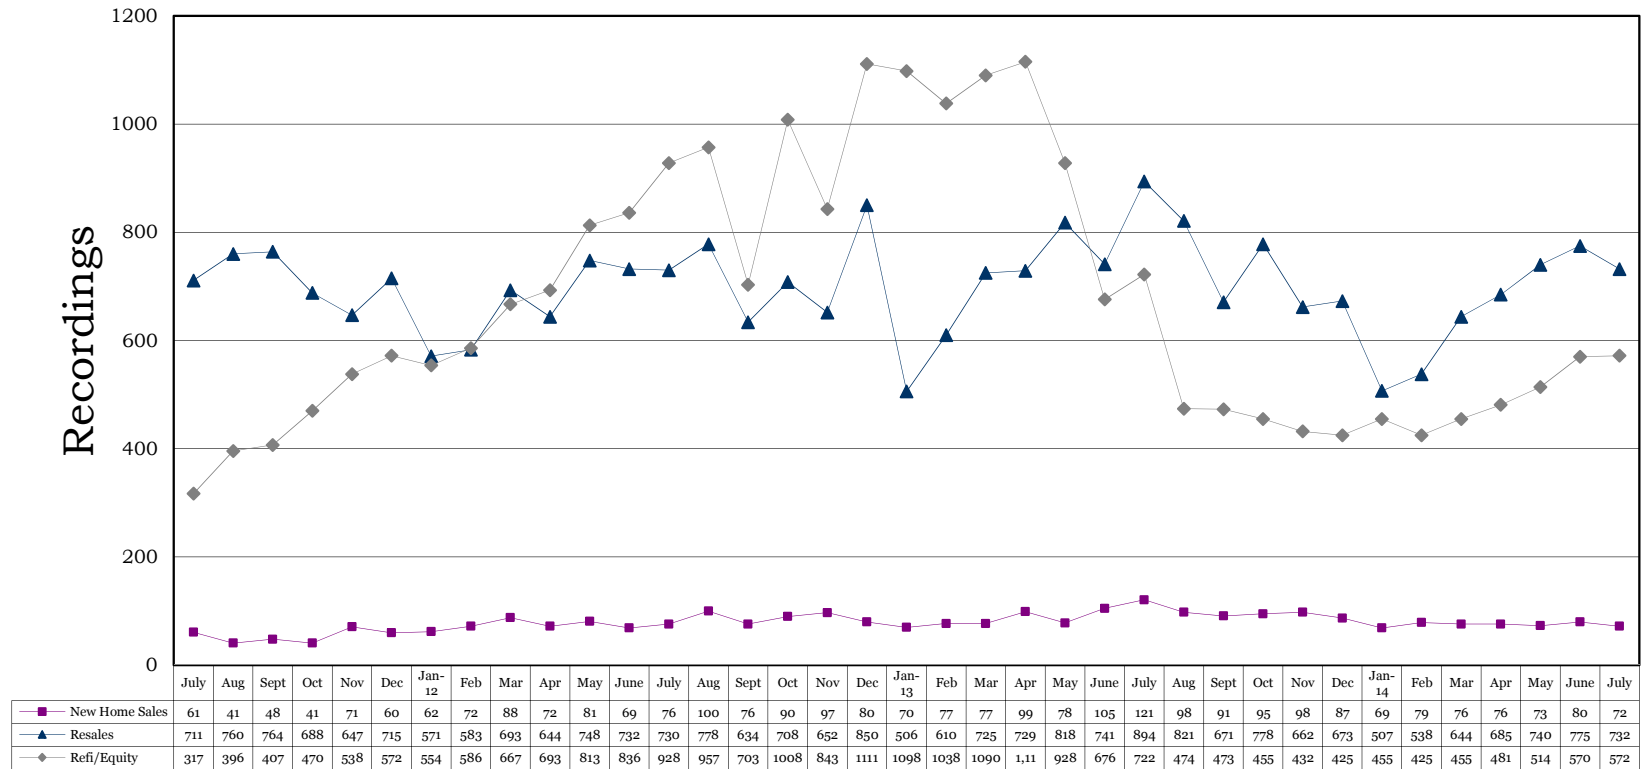

For More Information Contact:
Ticor Sales Department @ (775) 324-7400

Washoe County Insured Recording Statistics
July 2011- 2014
Resale/New Home/Refinance Trend
Includes All Types of Properties

*Source: Marketrac. Ticor does not guarantee the accuracy of this data. This is for informational purposes only and is intended to view the general market trend in Washoe County.