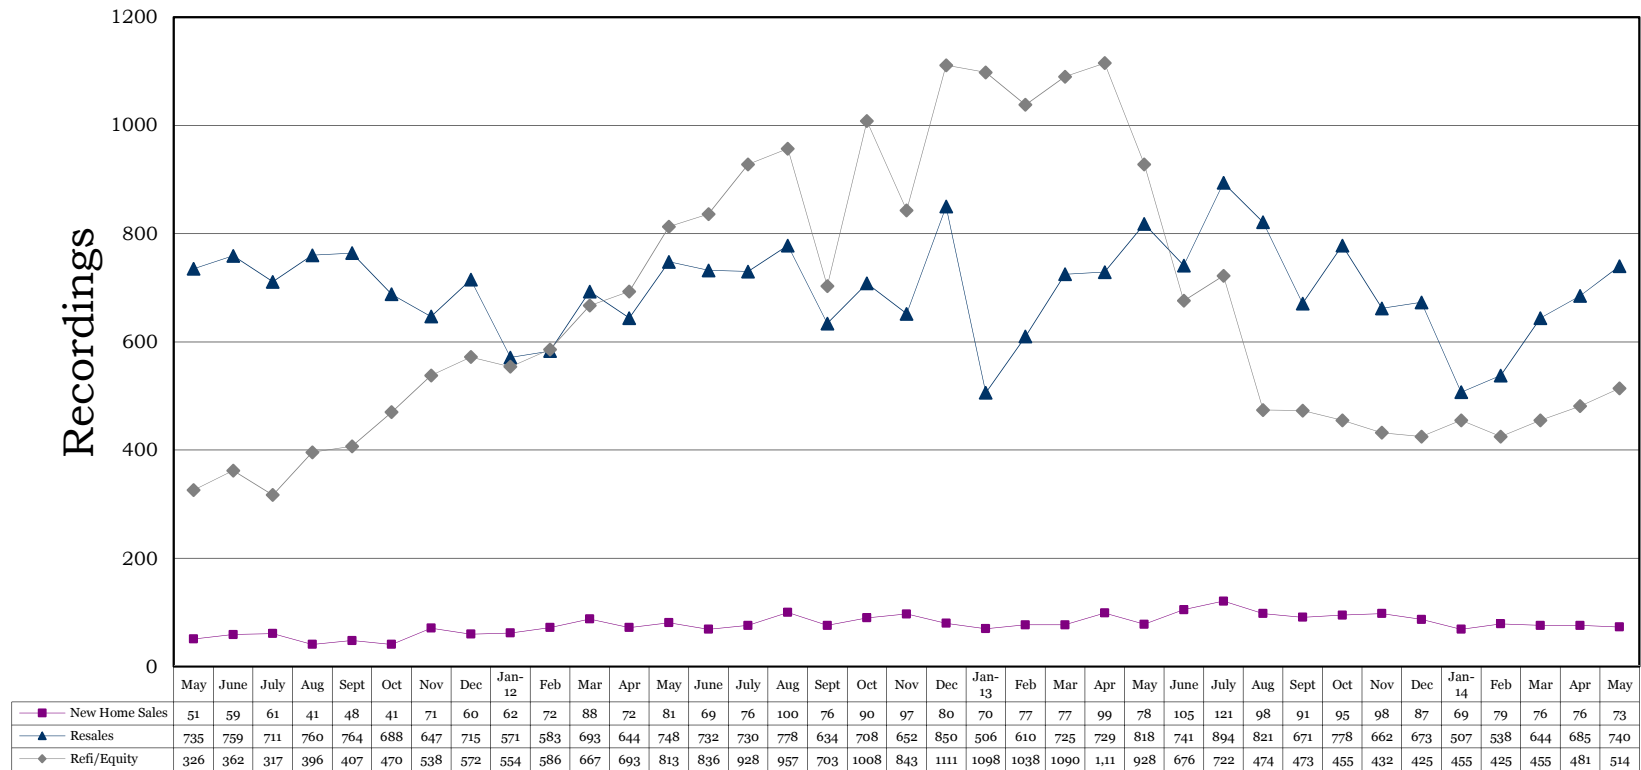

For More Information Contact:
Ticor Sales Department @ (775) 324-7400

Washoe County Insured Recording Statistics
May 2011- 2014
Resale/New Home/Refinance Trend
Includes All Types of Properties

*Source: Dataquick Information Systems and Marketrac. Ticor does not guarantee the accuracy of this data. This is for informational purposes only and is intended to view the general market trend in Washoe County.