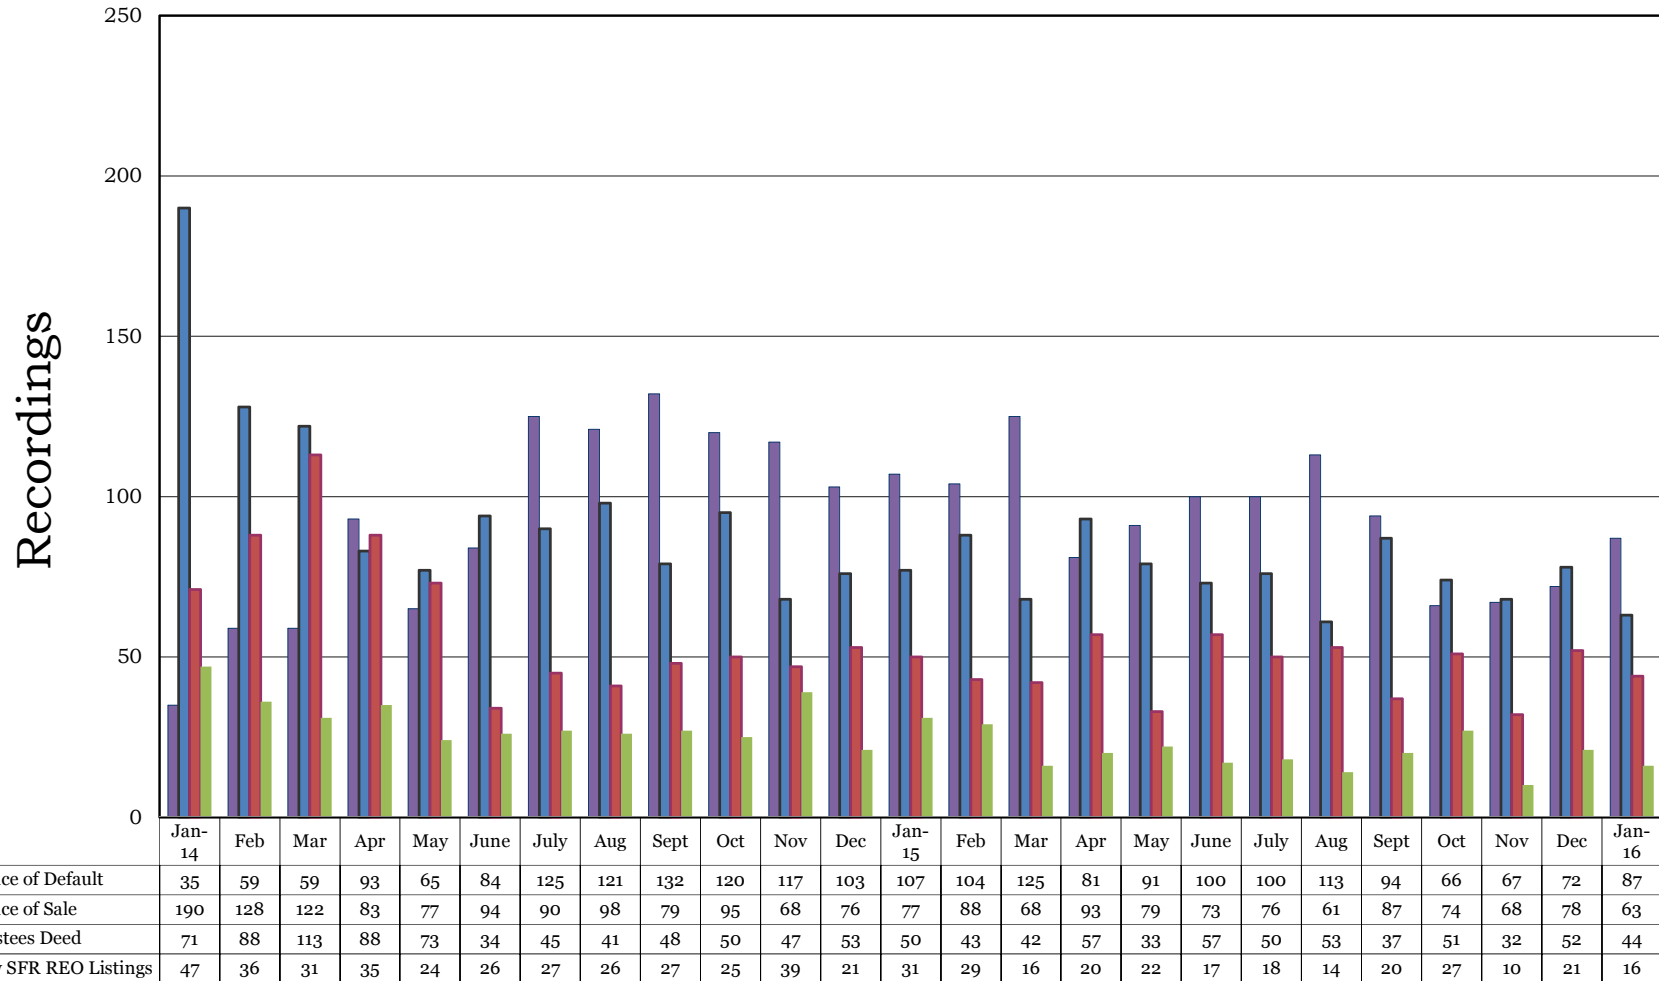

**Washoe County Recording Statistics**  
**January 2014 - 2016**  
**All Notices of Default, Notices of Sale, & Trustees Deed Filings**  
*(Recordings Include All Deeds of Trust - Residential & Commercial Combined)*

\*Sources: Washoe County Recorder's Office and NNRMLS. Tigor does not guarantee the accuracy of this data. This is for informational purposes only and is intended to view the general market trend in Washoe County.