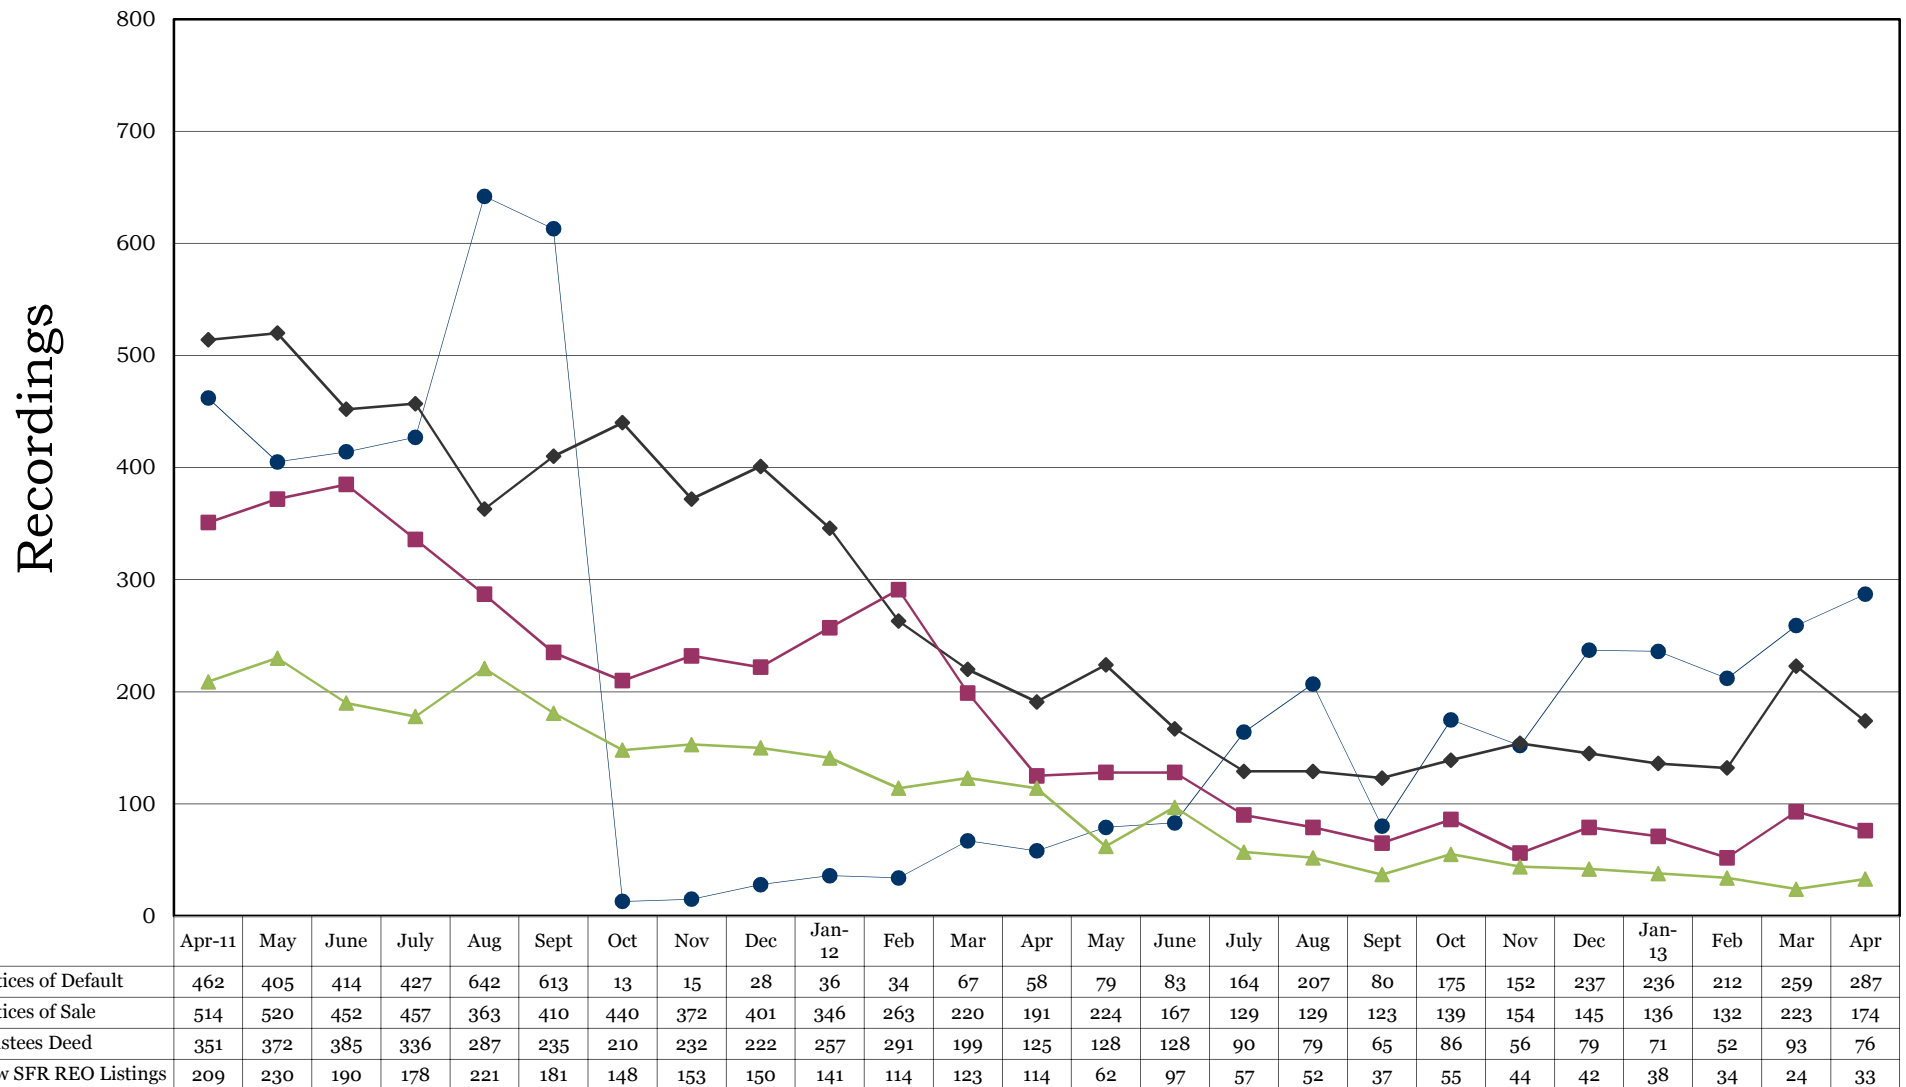

Washoe County Recording Statistics
April 2011 - 2013
All Notices of Default, Notices of Sale, Trustees Deed Filings &
New SFR REO Listings
(Recordings Include All Deeds of Trust - Residential & Commercial Combined)

*Sources: Washoe County Recorder's Office and NNRMLS. Ticor does not guarantee the accuracy of this data. This is for informational purposes only and is intended to view the general market trend in Washoe County.