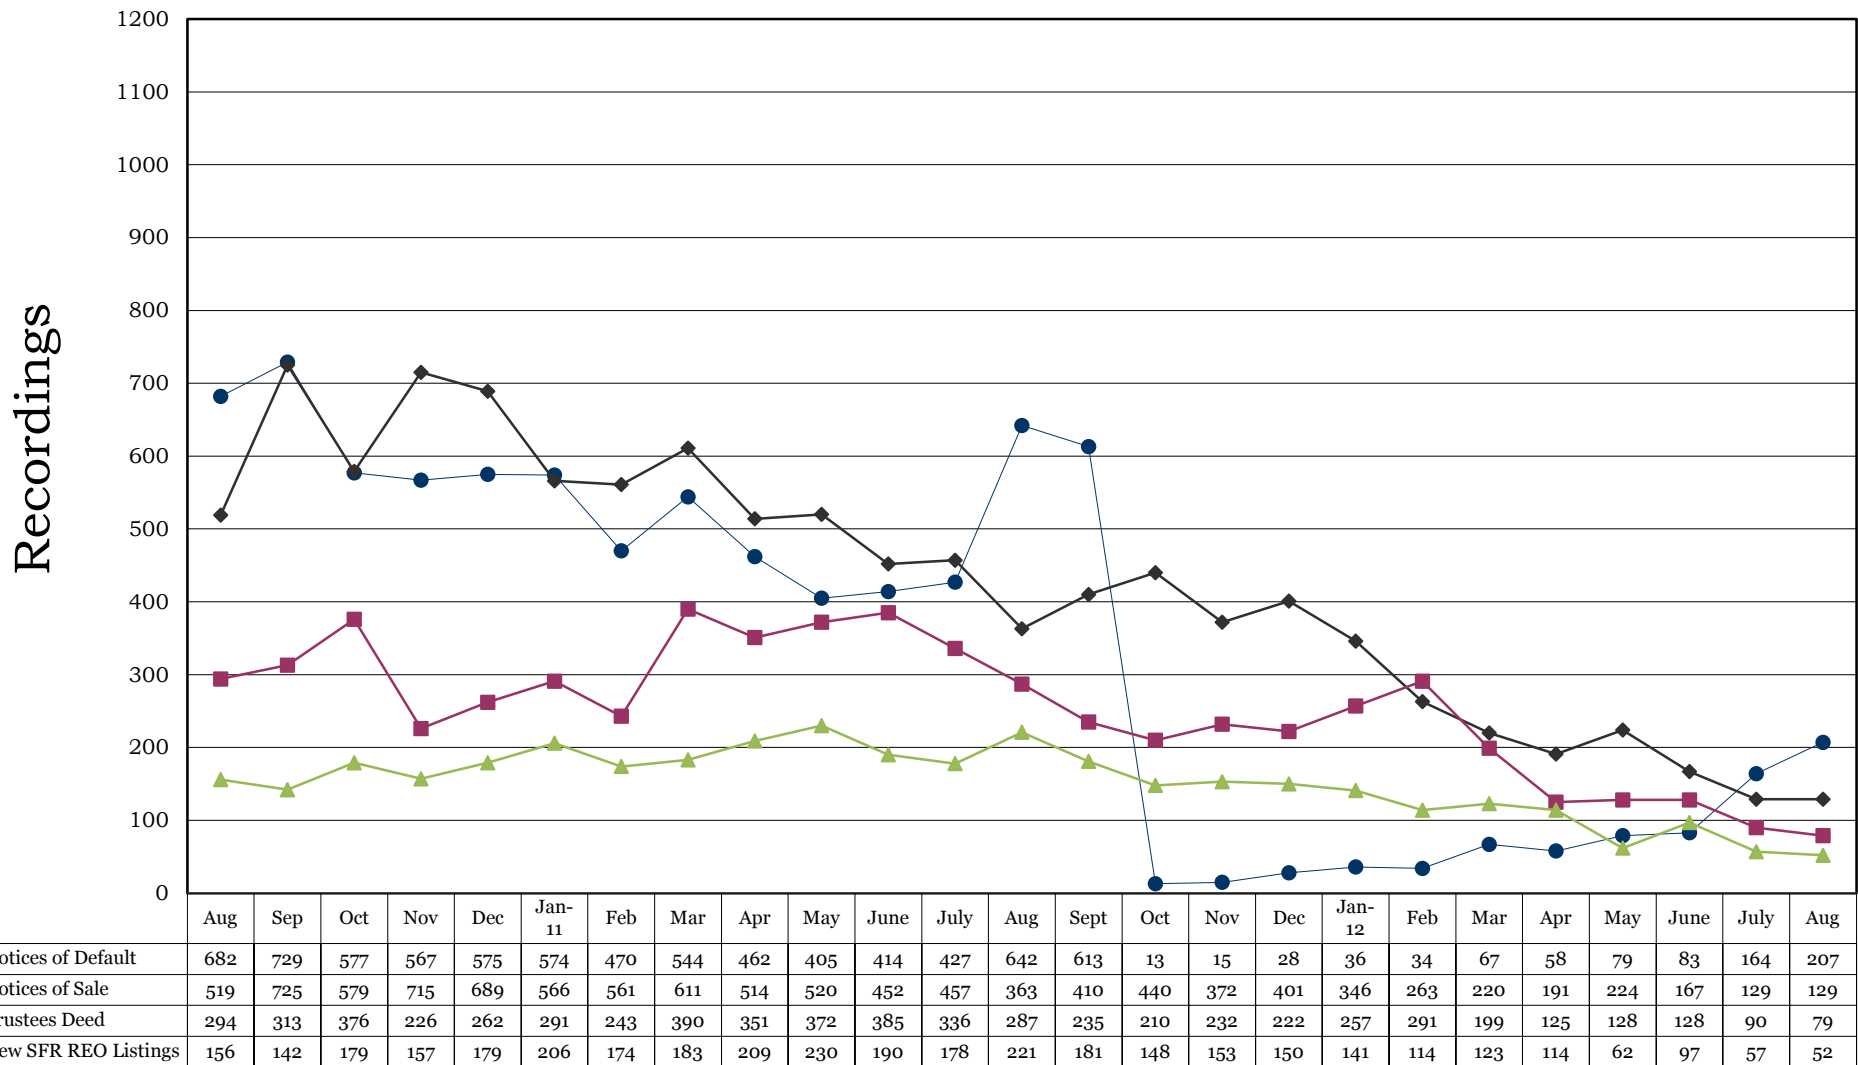

Washoe County Recording Statistics
August 2010- August 2012
All Notices of Default, Notices of Sale, Trustees Deed Filings &
New SFR REO Listings
(Recordings Include All Deeds of Trust - Residential & Commercial Combined)

*Sources: Washoe County Recorder's Office and NNRMLS. Ticor does not guarantee the accuracy of this data. This is for informational purposes only and is intended to view the general market trend in Washoe County.