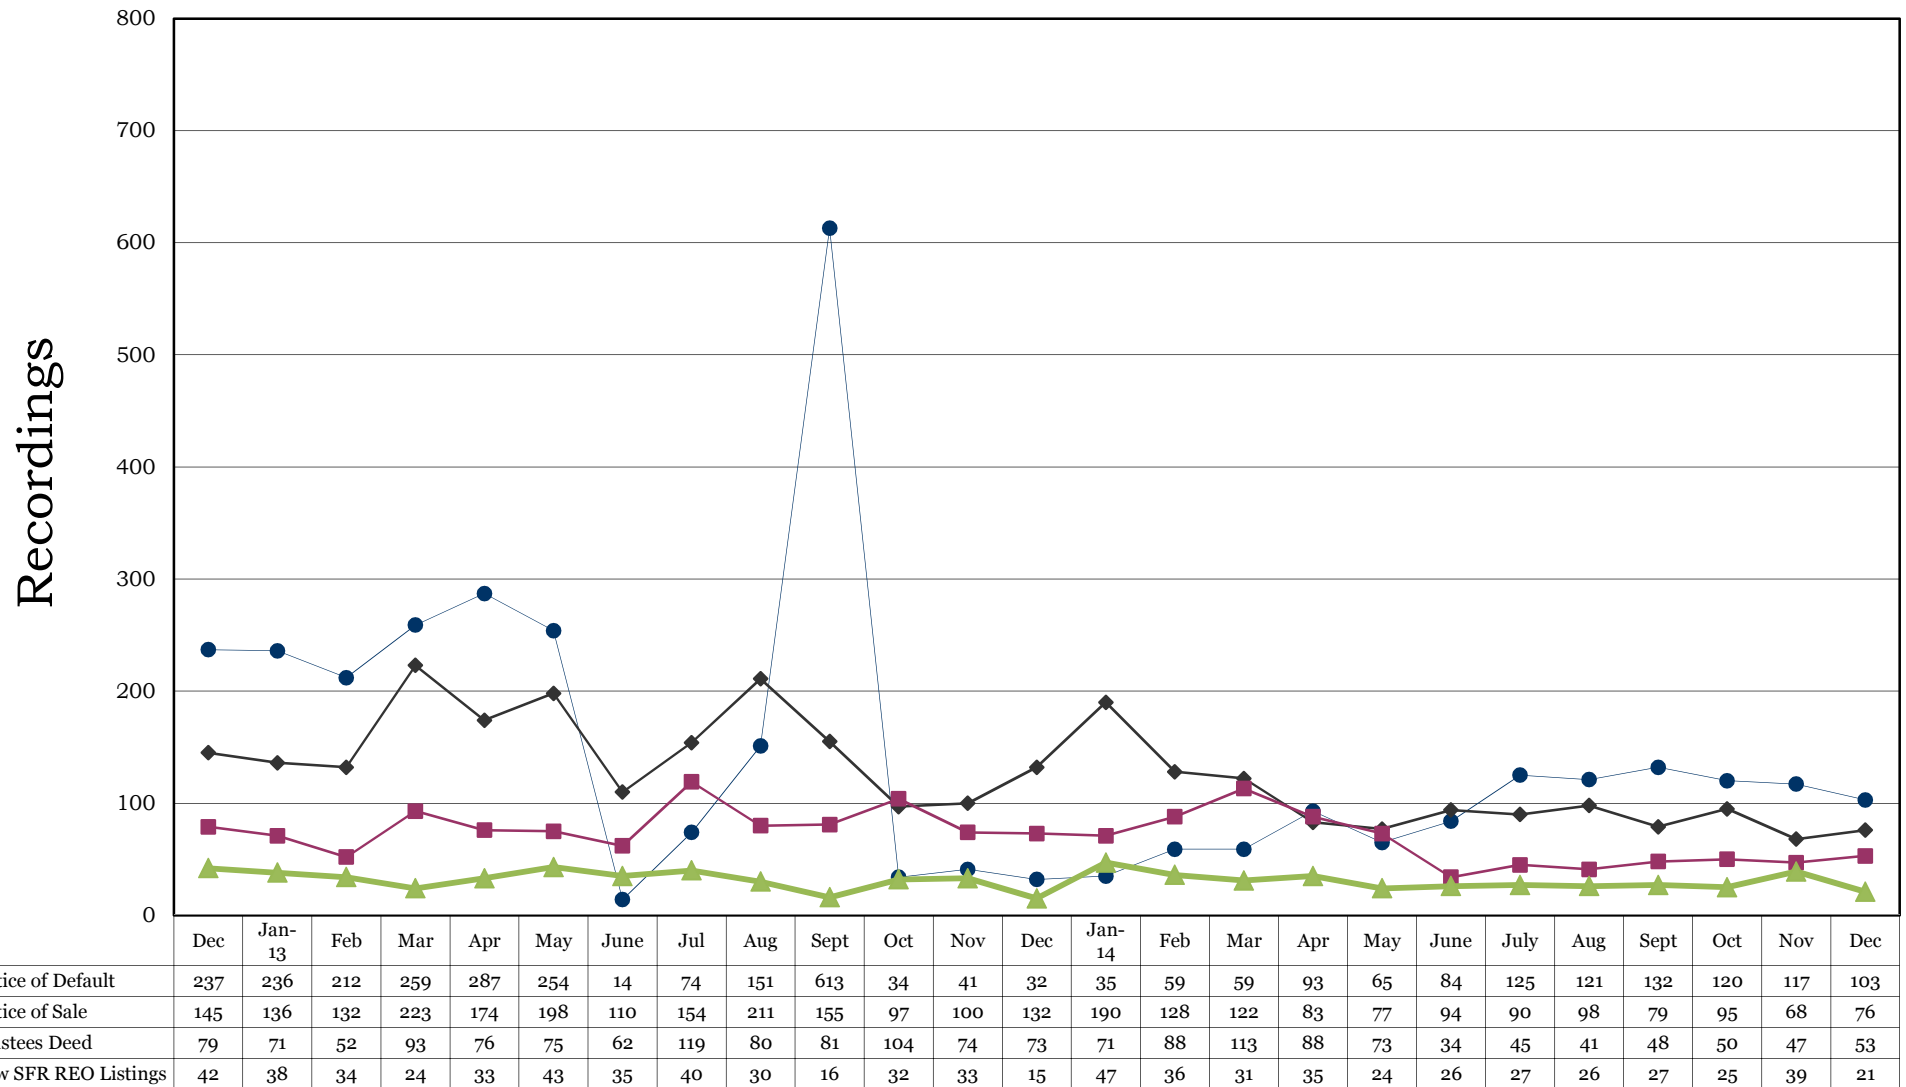

Washoe County Recording Statistics December 2012- December 2014

All Notices of Default, Notices of Sale, Trustees Deed Filings, New SFR REO Listings

(Recordings Include All Deeds of Trust - Residential & Commercial Combined)

*Sources: Washoe County Recorder's Office and NNRMLS. Ticor does not guarantee the accuracy of this data. This is for informational purposes only and is intended to view the general market trend in Washoe County.