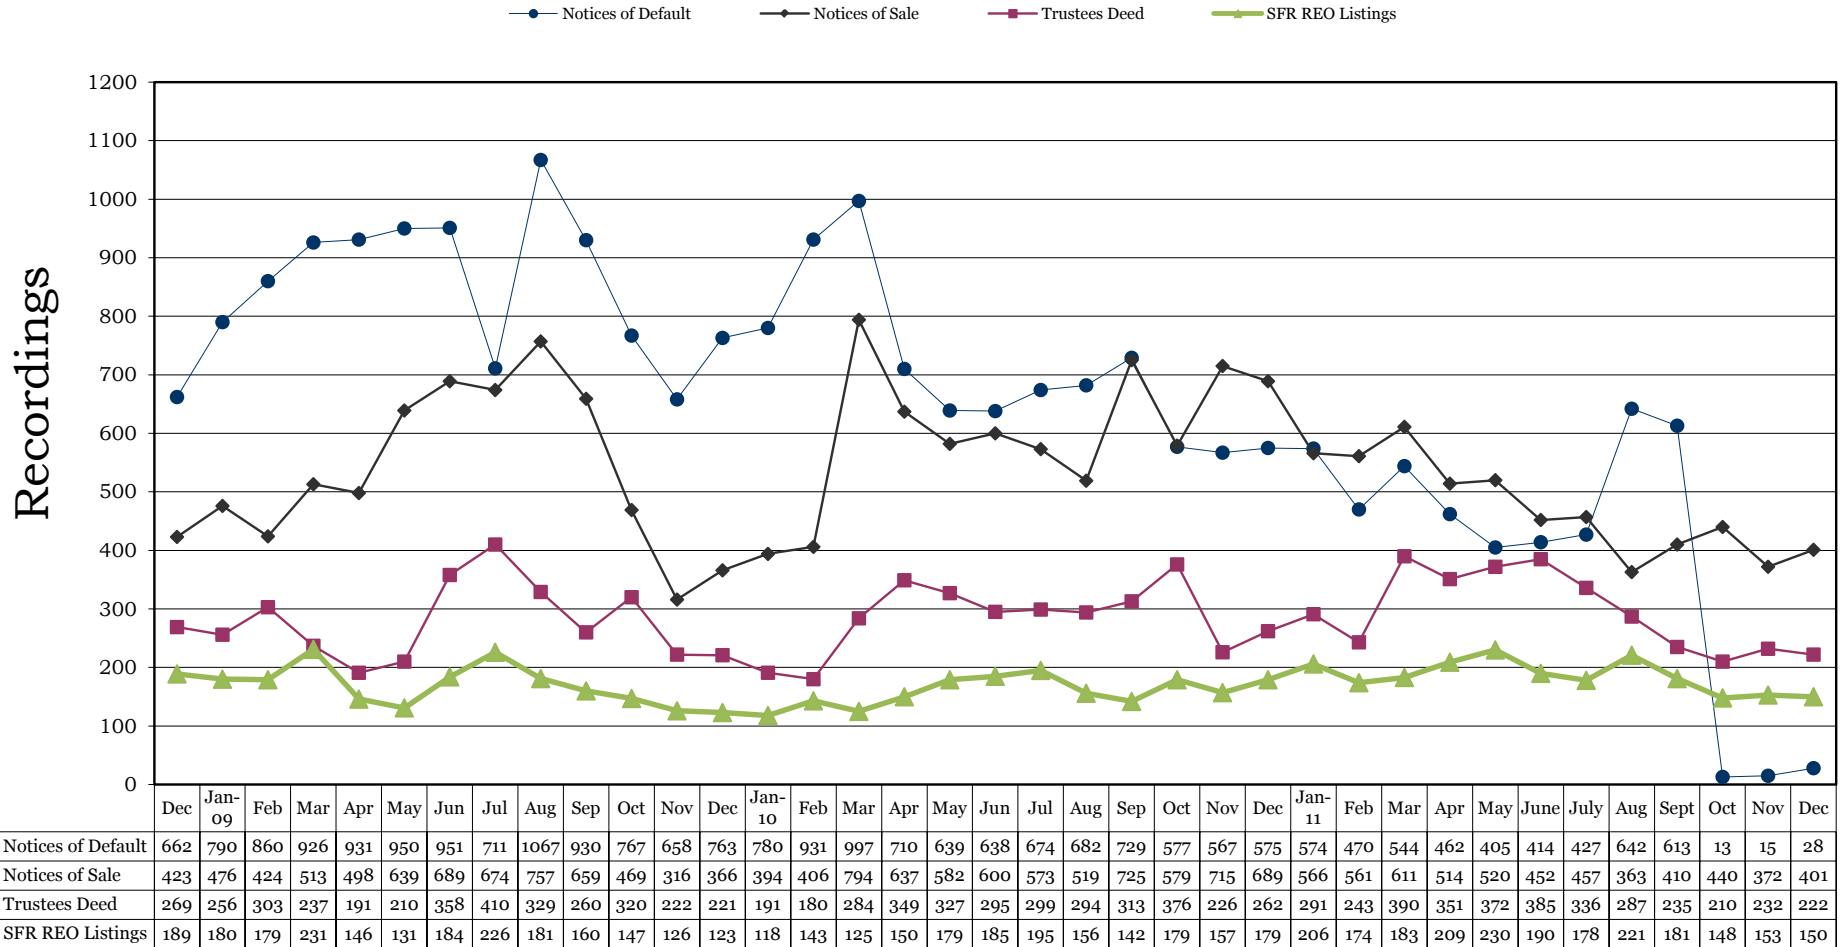

Washoe County Recording Statistics December 2008 - December 2011

All Notices of Default, Notices of Sale, Trustees Deed Filings & Stick Built (SFR) REO MLS Listings

(Includes All Deeds of Trust - Residential & Commercial Combined)

*Sources: Washoe County Recorder's Office and NNRMLS. Ticor does not guarantee the accuracy of this data. This is for informational purposes only and is intended to view the general market trend in Washoe County.