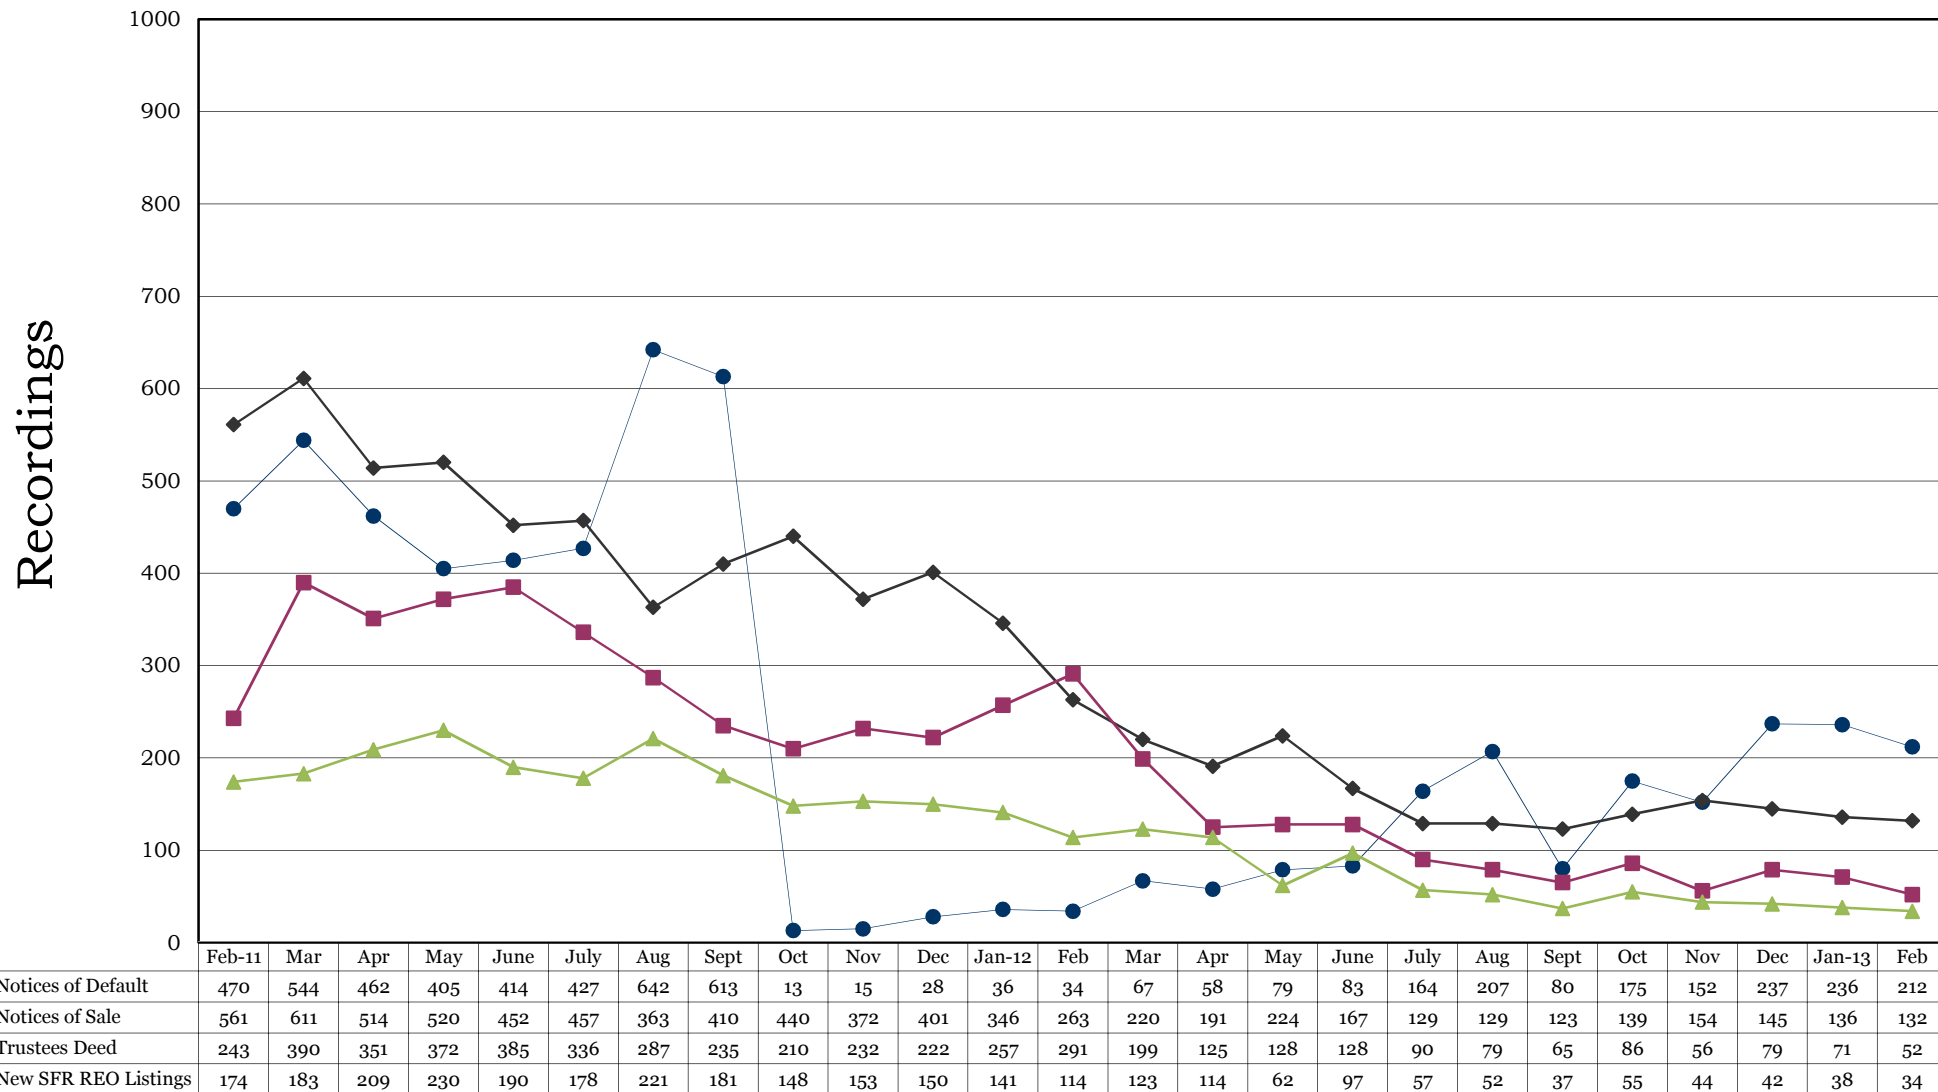

Washoe County Recording Statistics February 2011 - 2013

All Notices of Default, Notices of Sale, Trustees Deed Filings & New SFR REO Listings

(Recordings Include All Deeds of Trust - Residential & Commercial Combined)

*Sources: Washoe County Recorder's Office and NNRMLS. Ticor does not guarantee the accuracy of this data. This is for informational purposes only and is intended to view the general market trend in Washoe County.