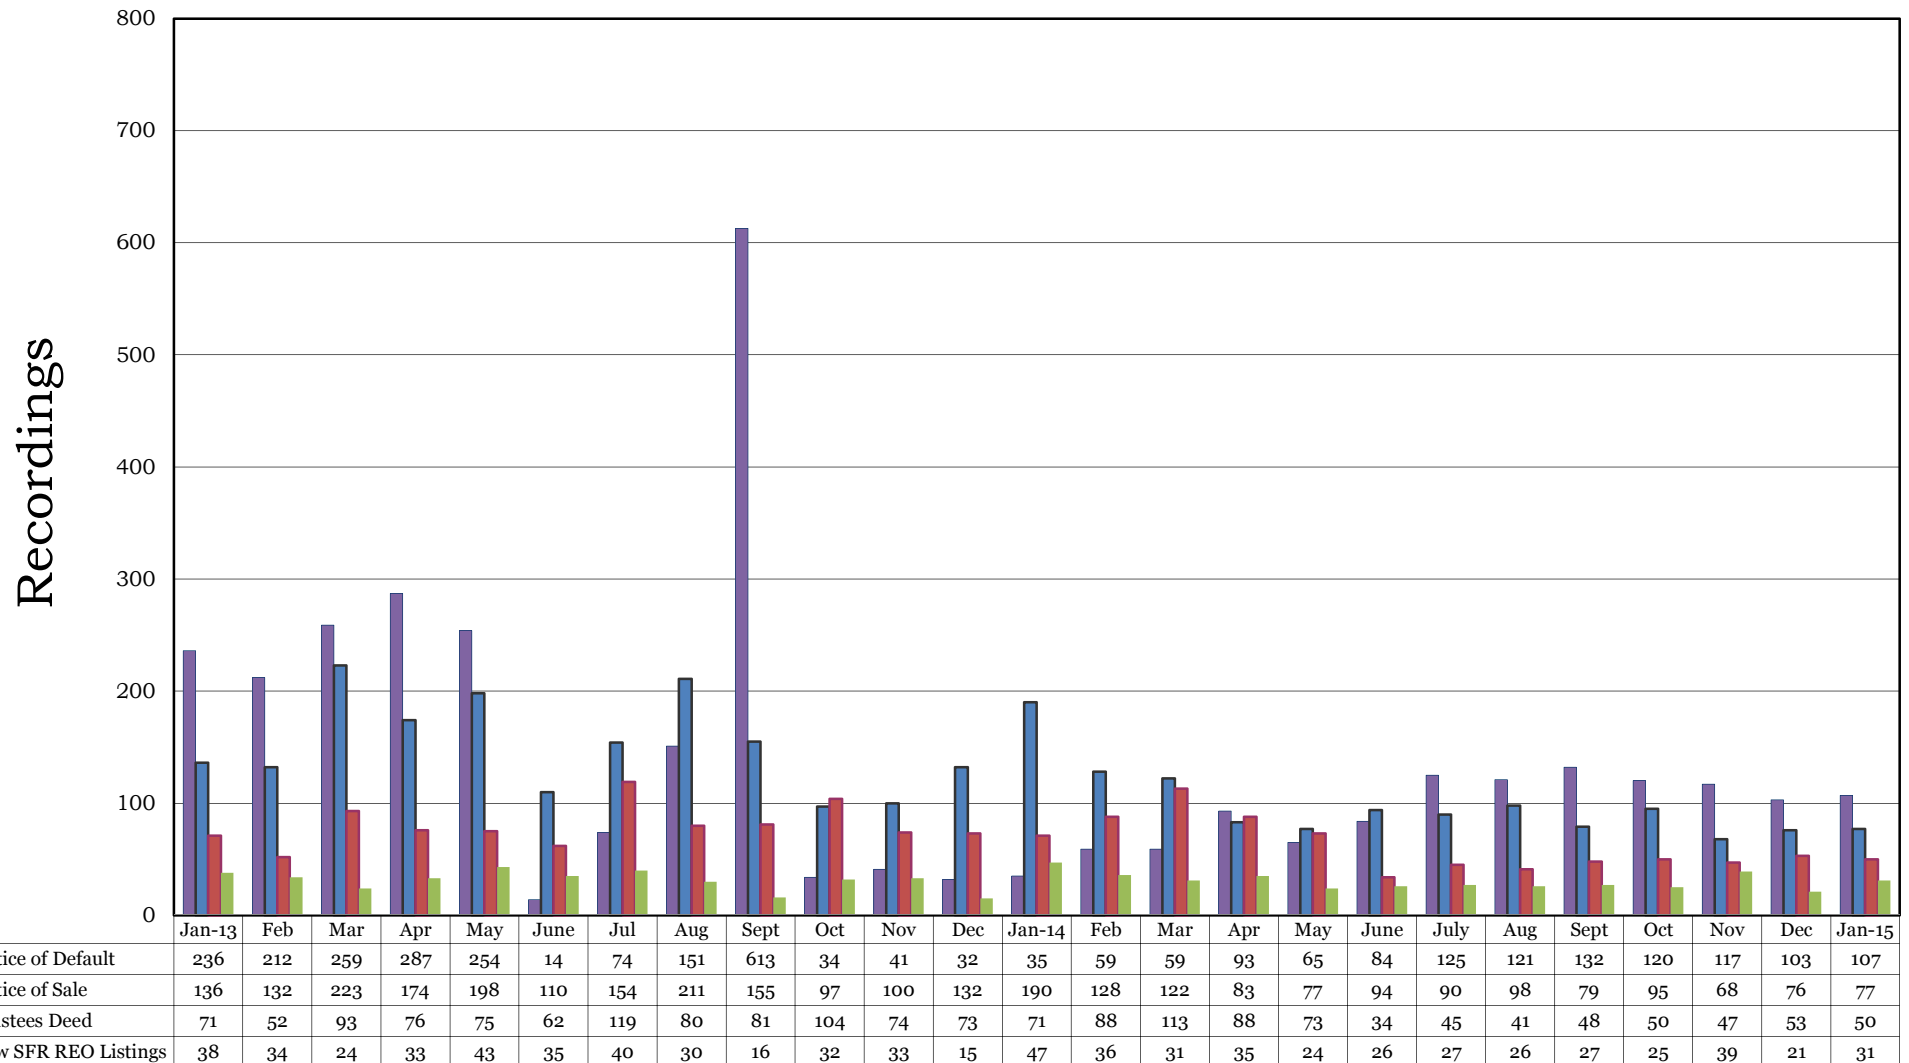

Washoe County Recording Statistics January 2013 - January 2015

All Notices of Default, Notices of Sale, Trustees Deed Filings, New SFR REO Listings

(Recordings Include All Deeds of Trust - Residential & Commercial Combined)

*Sources: Washoe County Recorder's Office and NNRMLS. Ticor does not guarantee the accuracy of this data. This is for informational purposes only and is intended to view the general market trend in Washoe County.