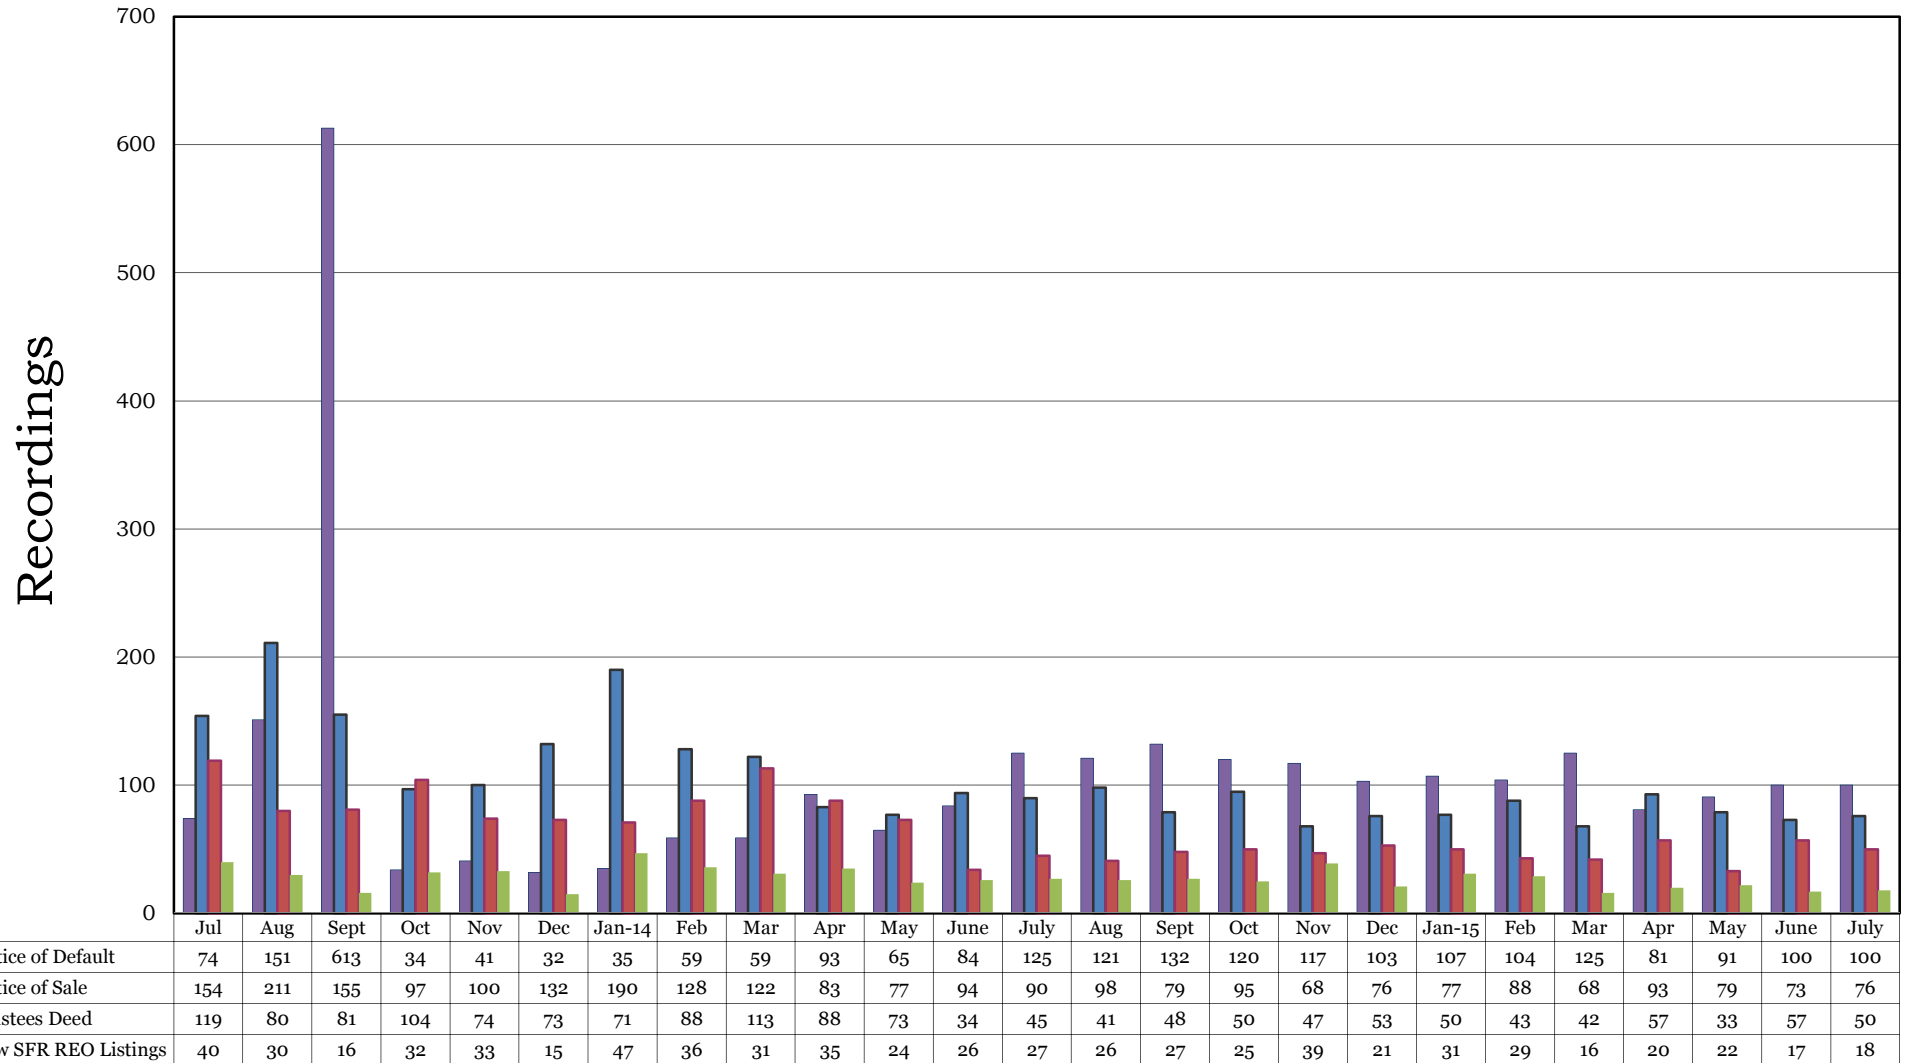

Washoe County Recording Statistics July 2013 - July 2015

All Notices of Default, Notices of Sale, Trustees Deed Filings, New SFR REO Listings

(Recordings Include All Deeds of Trust - Residential & Commercial Combined)

*Sources: Washoe County Recorder's Office and NNRMLS. Ticor does not guarantee the accuracy of this data. This is for informational purposes only and is intended to view the general market trend in Washoe County.