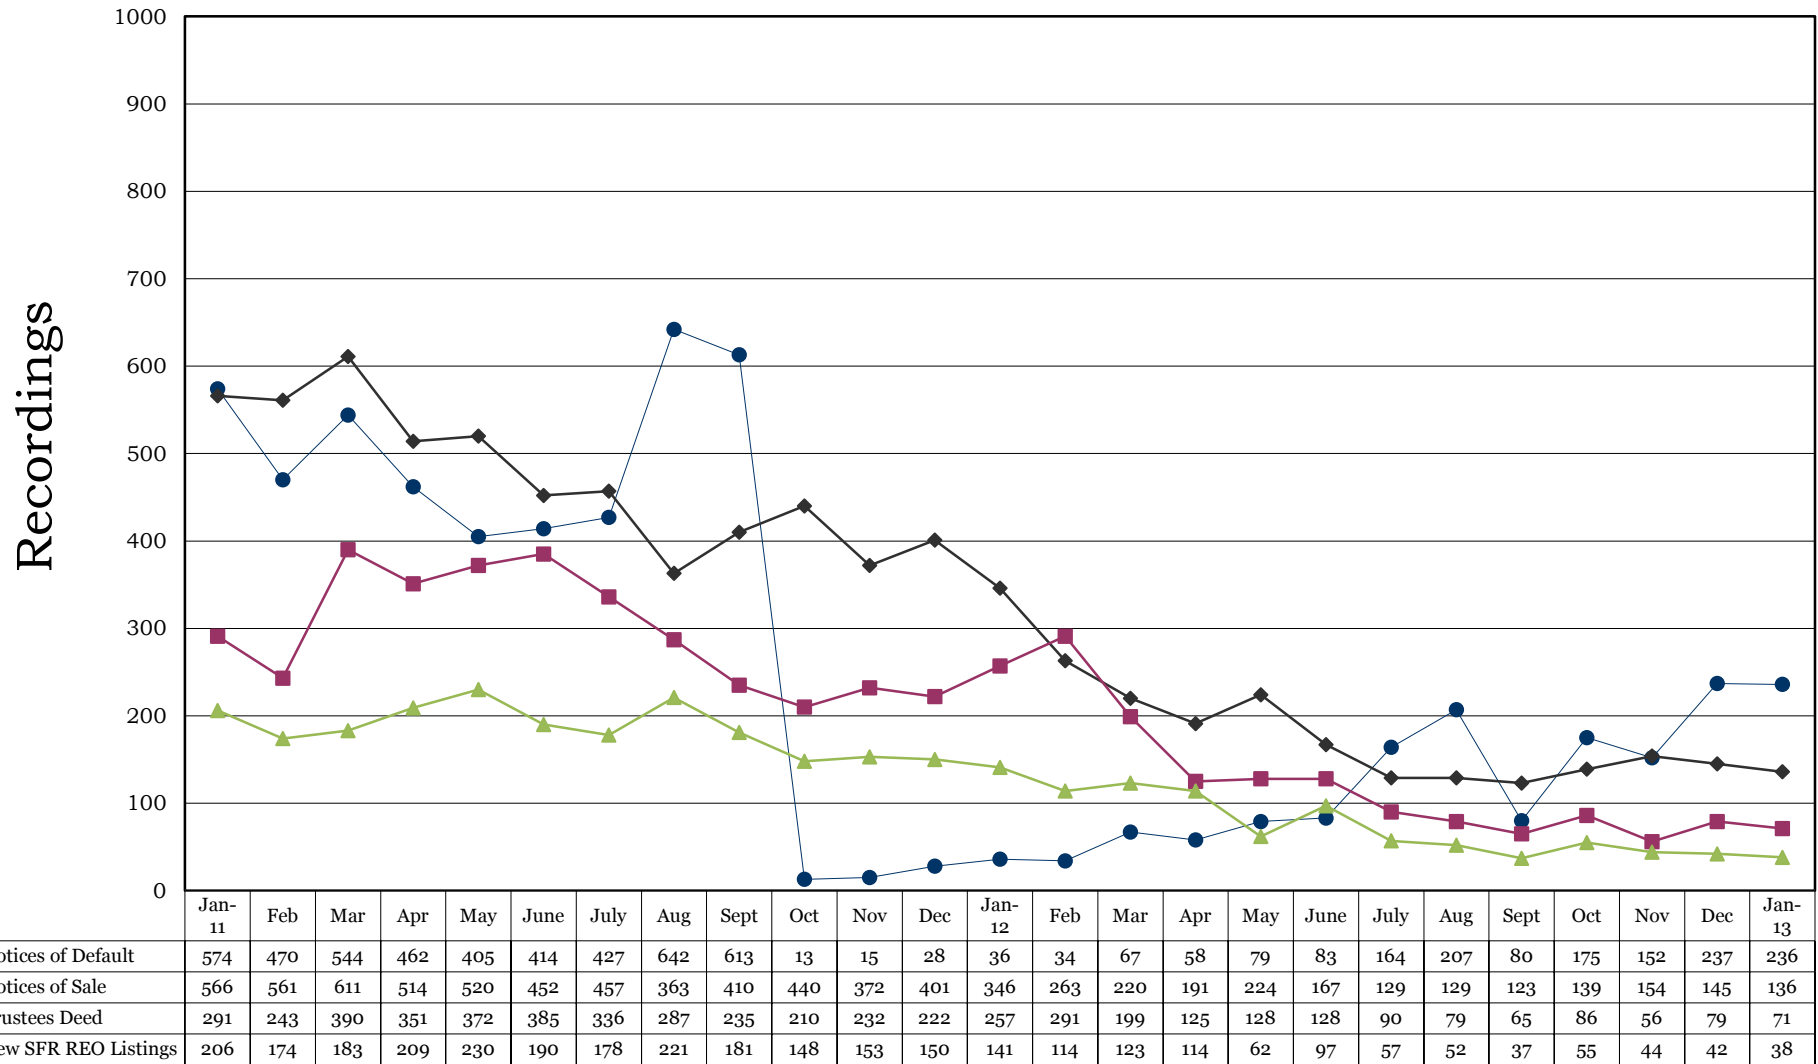

**Washoe County Recording Statistics**  
**January 2011 - 2013**  
**All Notices of Default, Notices of Sale, Trustees Deed Filings &**  
**New SFR REO Listings**  
*(Recordings Include All Deeds of Trust - Residential & Commercial Combined)*

\*Sources: Washoe County Recorder's Office and NNRMLS. Ticor does not guarantee the accuracy of this data. This is for informational purposes only and is intended to view the general market trend in Washoe County.