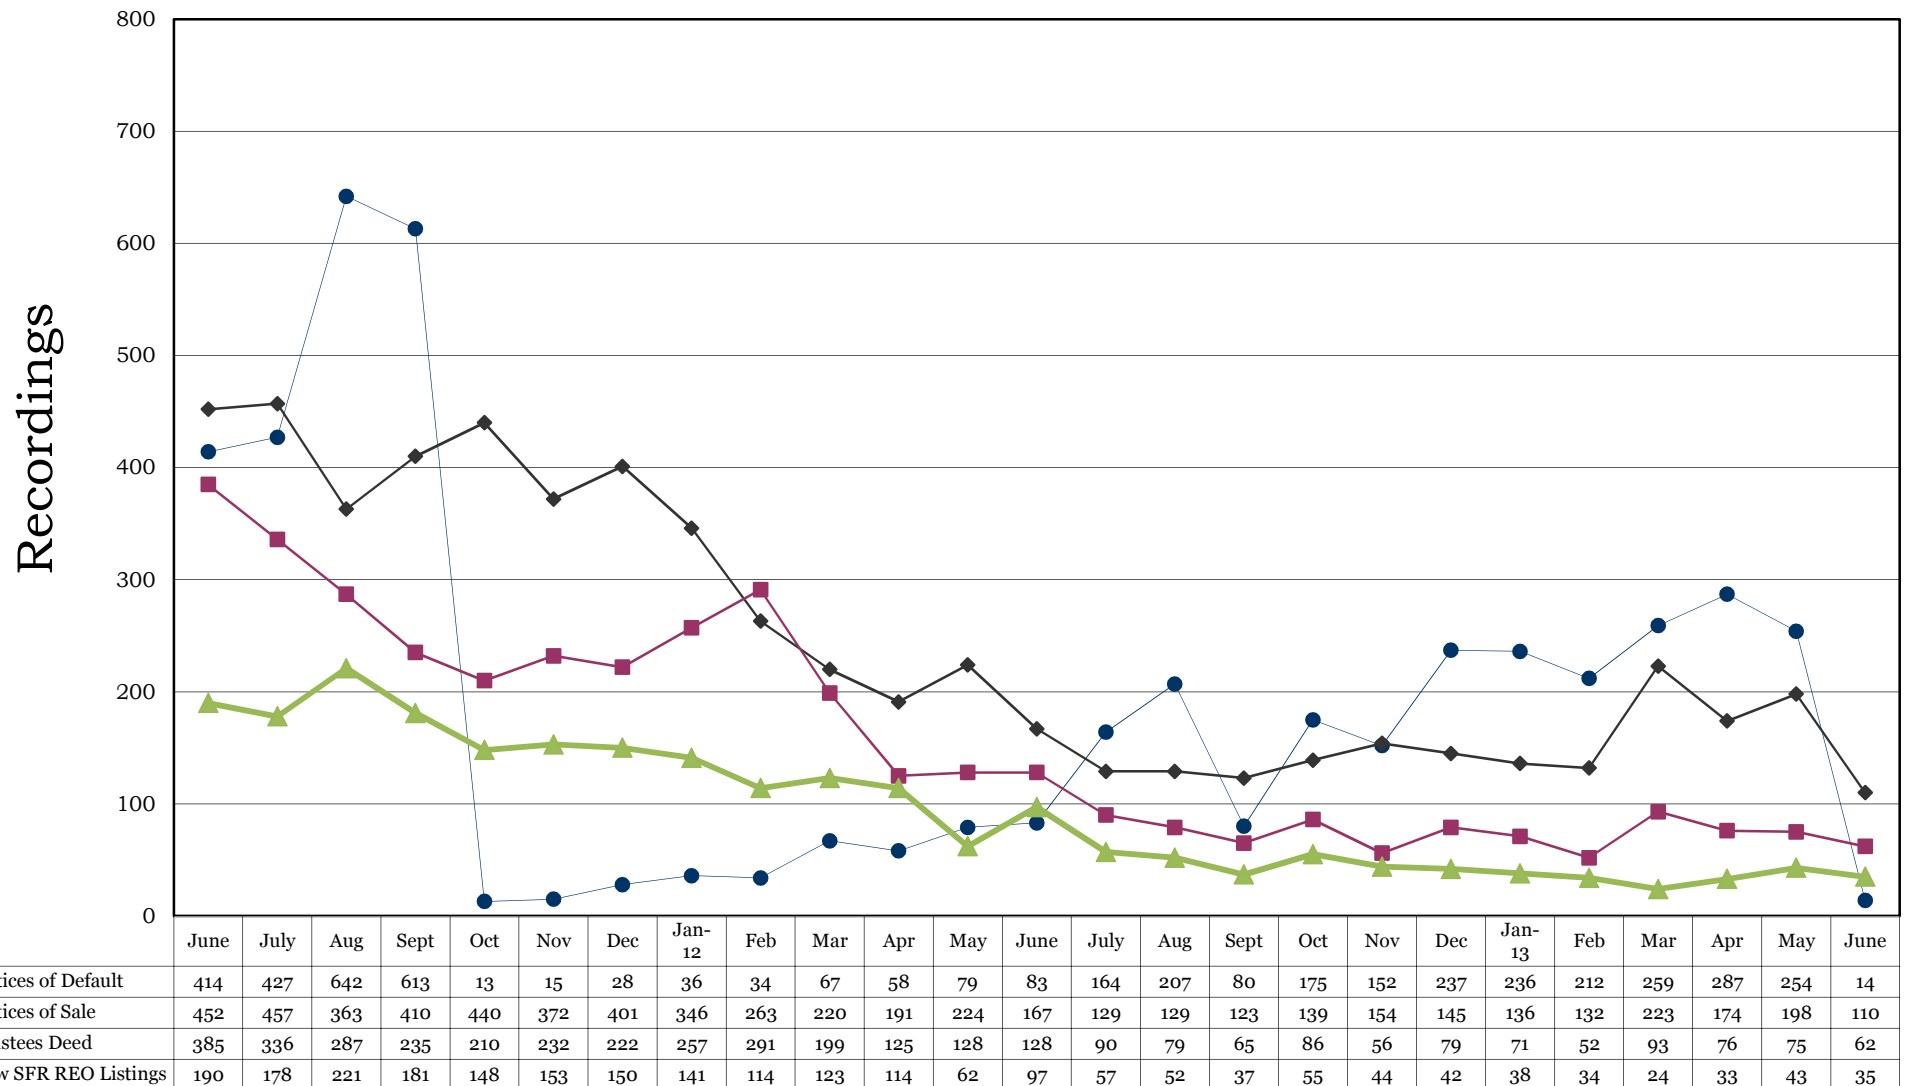

Washoe County Recording Statistics
June 2011 - June 2013
All Notices of Default, Notices of Sale, Trustees Deed Filings &
New SFR REO Listings
(Recordings Include All Deeds of Trust - Residential & Commercial Combined)

*Sources: Washoe County Recorder's Office and NNRMLS. Ticor does not guarantee the accuracy of this data. This is for informational purposes only and is intended to view the general market trend in Washoe County.