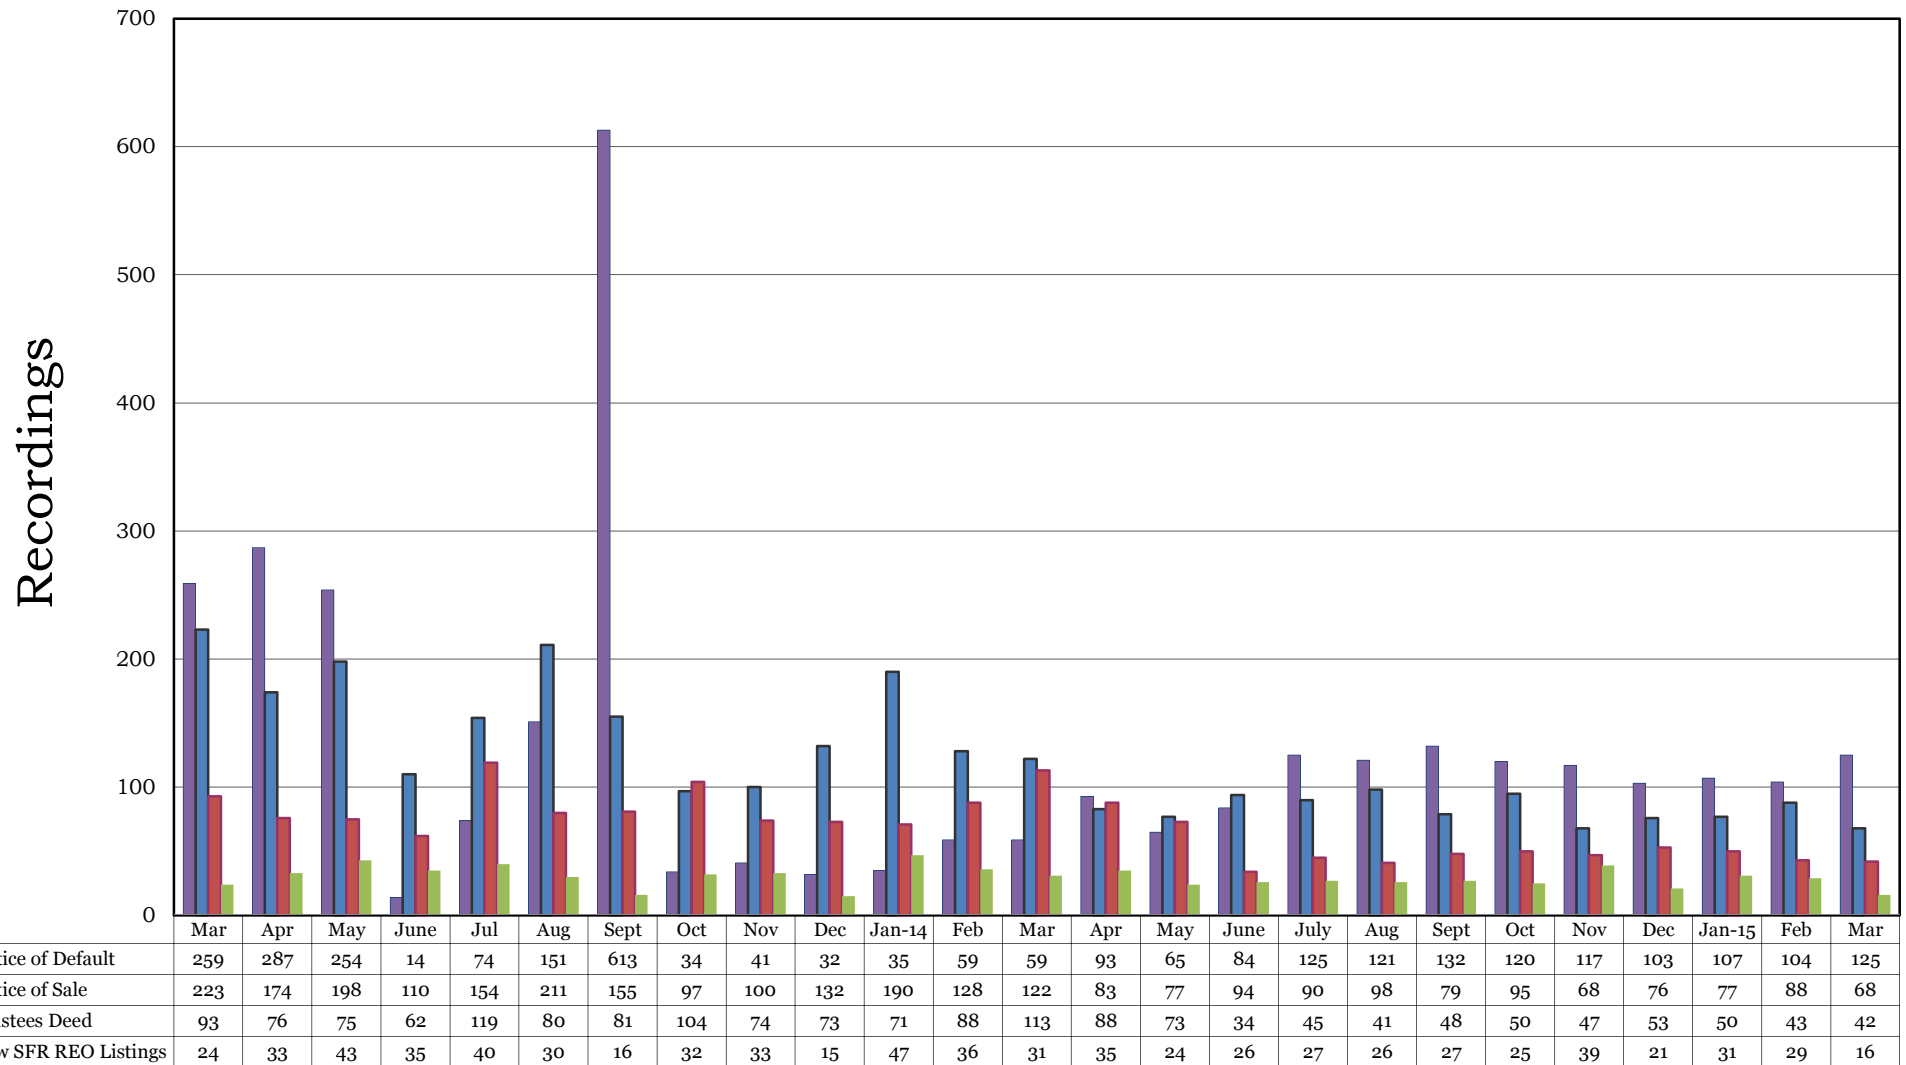

Washoe County Recording Statistics
March 2013 - March 2015
All Notices of Default, Notices of Sale, Trustees Deed Filings, New SFR REO Listings
(Recordings Include All Deeds of Trust - Residential & Commercial Combined)

*Sources: Washoe County Recorder's Office and NNRMLS. Ticor does not guarantee the accuracy of this data. This is for informational purposes only and is intended to view the general market trend in Washoe County.