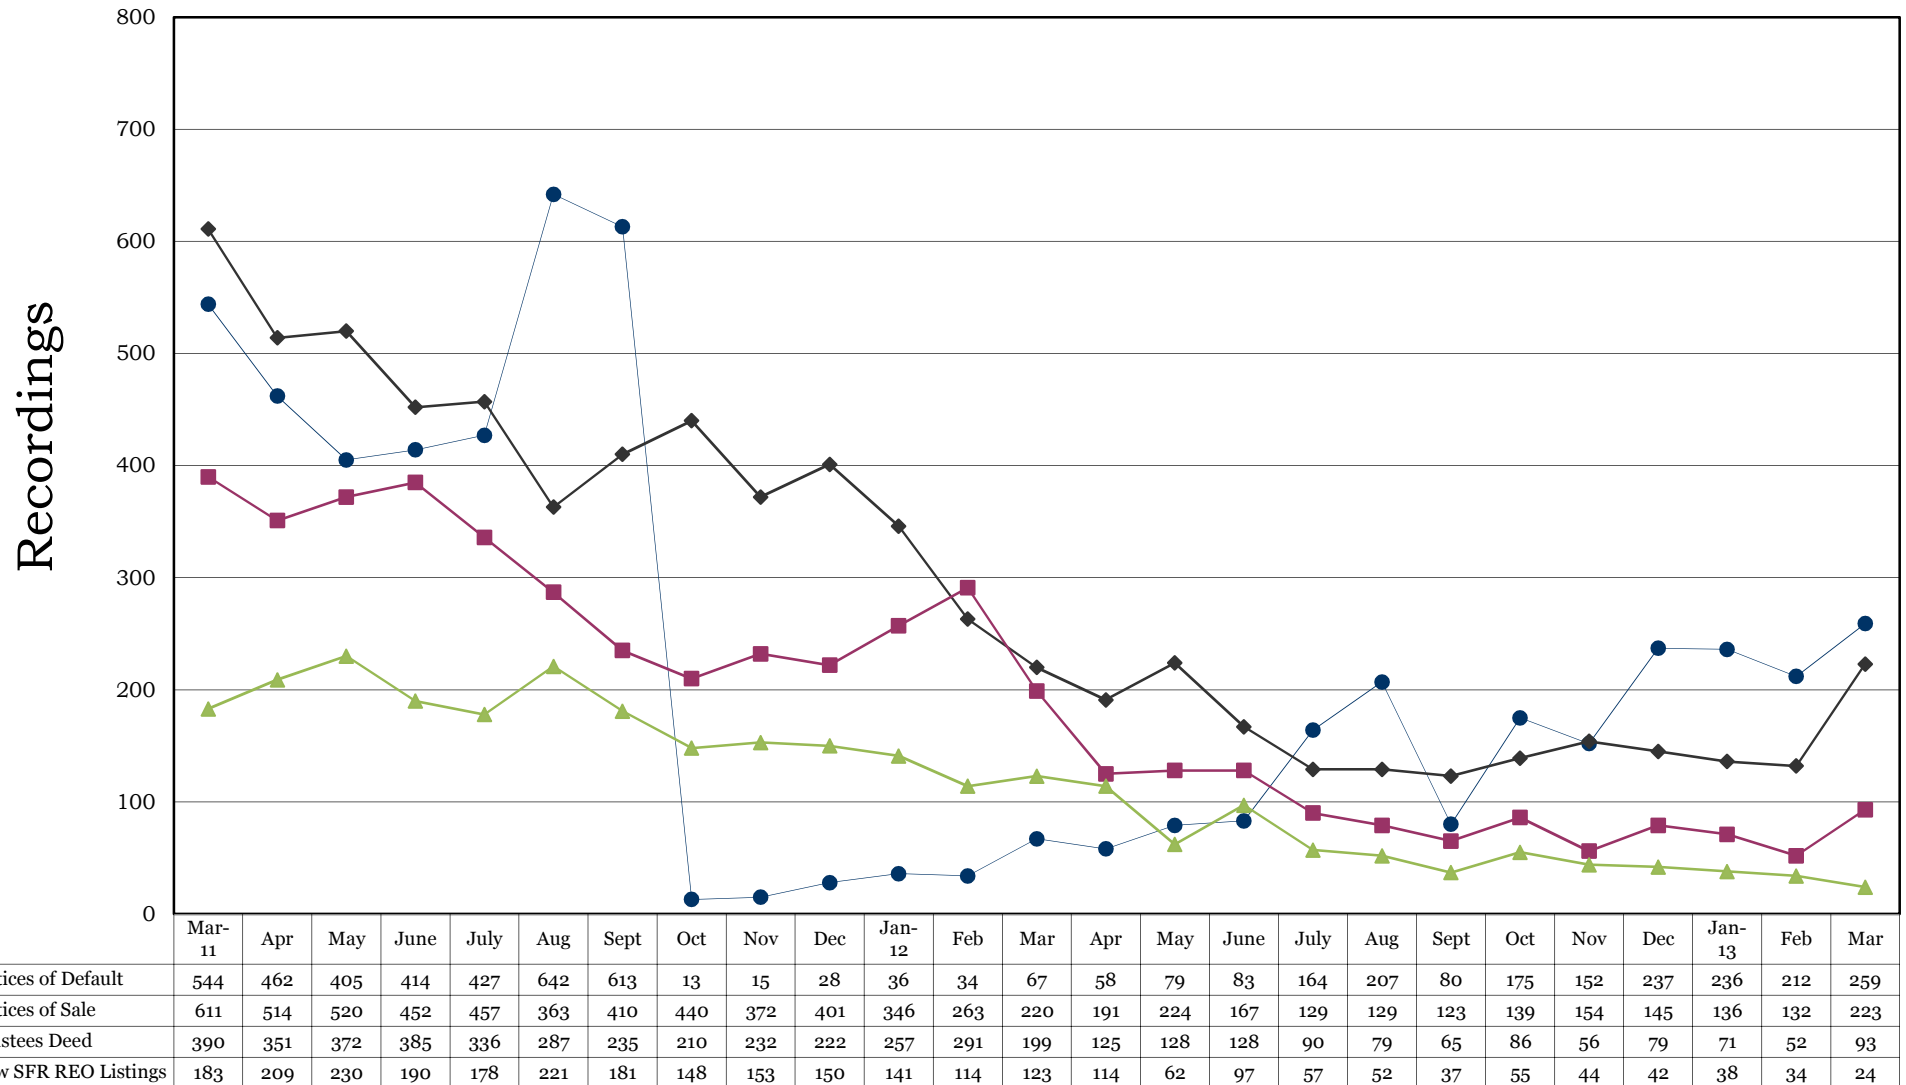

Washoe County Recording Statistics
March 2011 - 2013
All Notices of Default, Notices of Sale, Trustees Deed Filings &
New SFR REO Listings
(Recordings Include All Deeds of Trust - Residential & Commercial Combined)

*Sources: Washoe County Recorder's Office and NNRMLS. Ticor does not guarantee the accuracy of this data. This is for informational purposes only and is intended to view the general market trend in Washoe County.