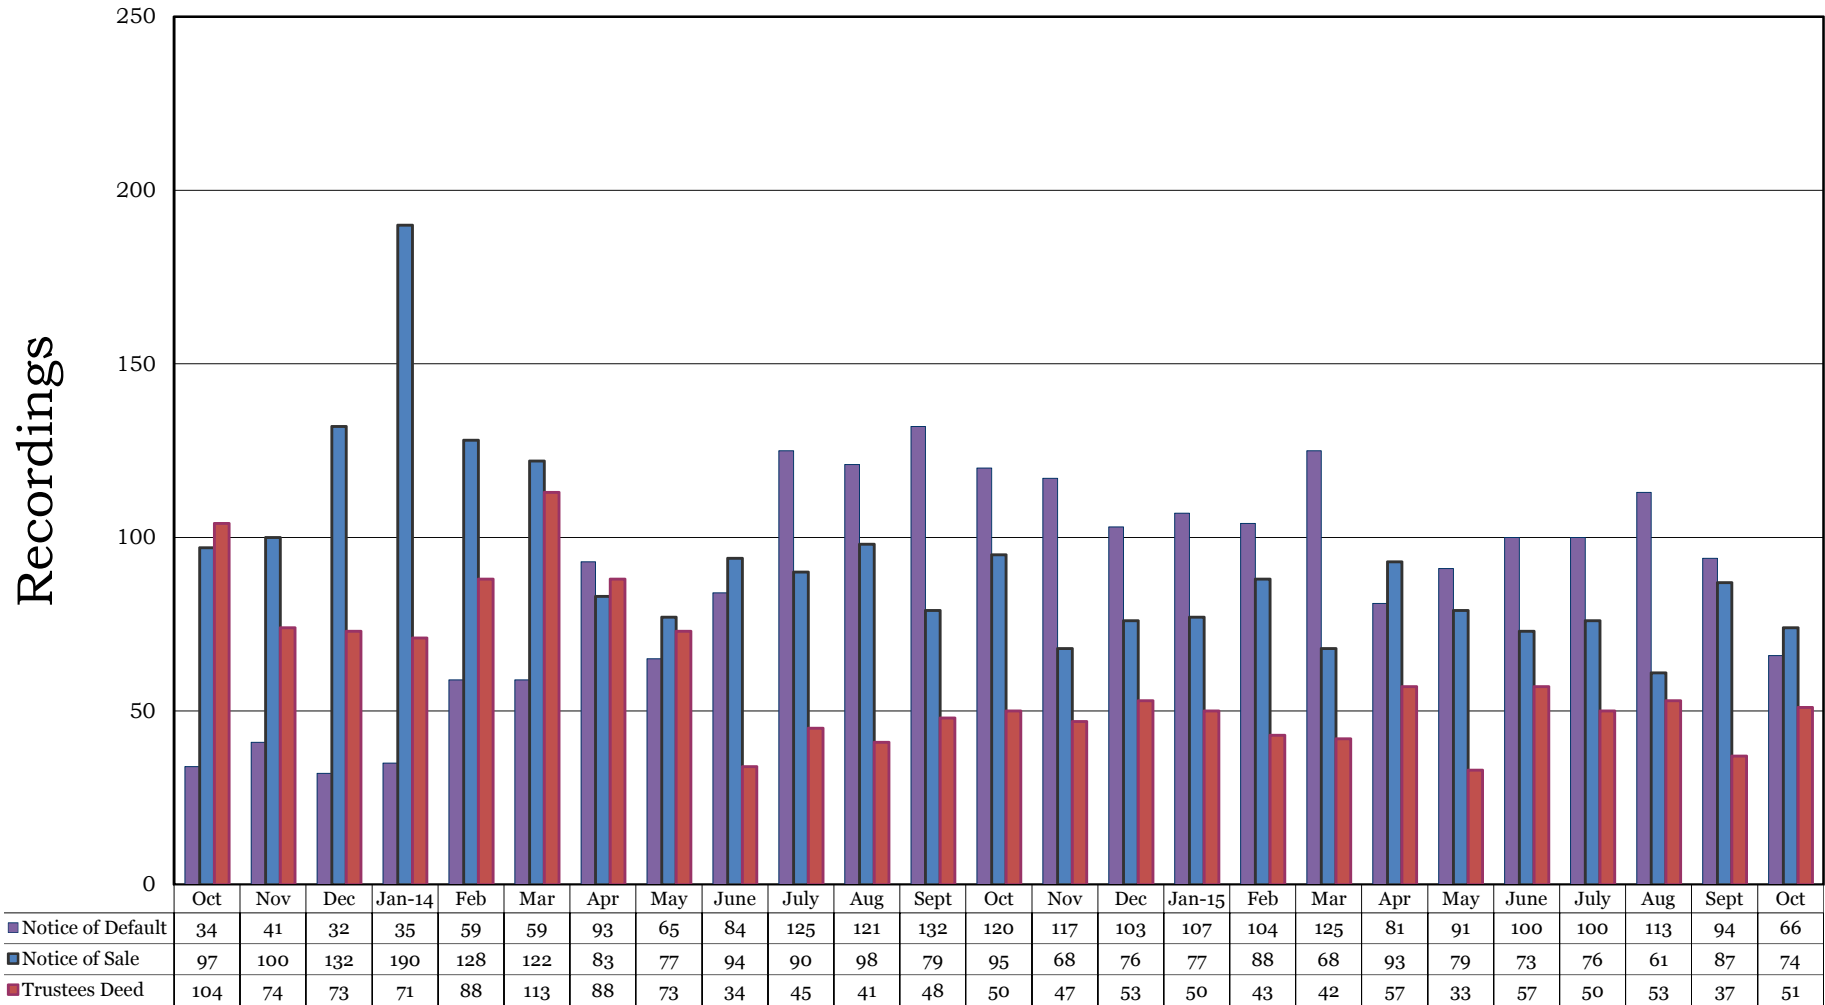

## Washoe County Recording Statistics October 2013 - 2015

### All Notices of Default, Notices of Sale, & Trustees Deed Filings

*(Recordings Include All Deeds of Trust - Residential & Commercial Combined)*

\*Sources: Washoe County Recorder's Office and NNRMLS. Ticor does not guarantee the accuracy of this data. This is for informational purposes only and is intended to view the general market trend in Washoe County.