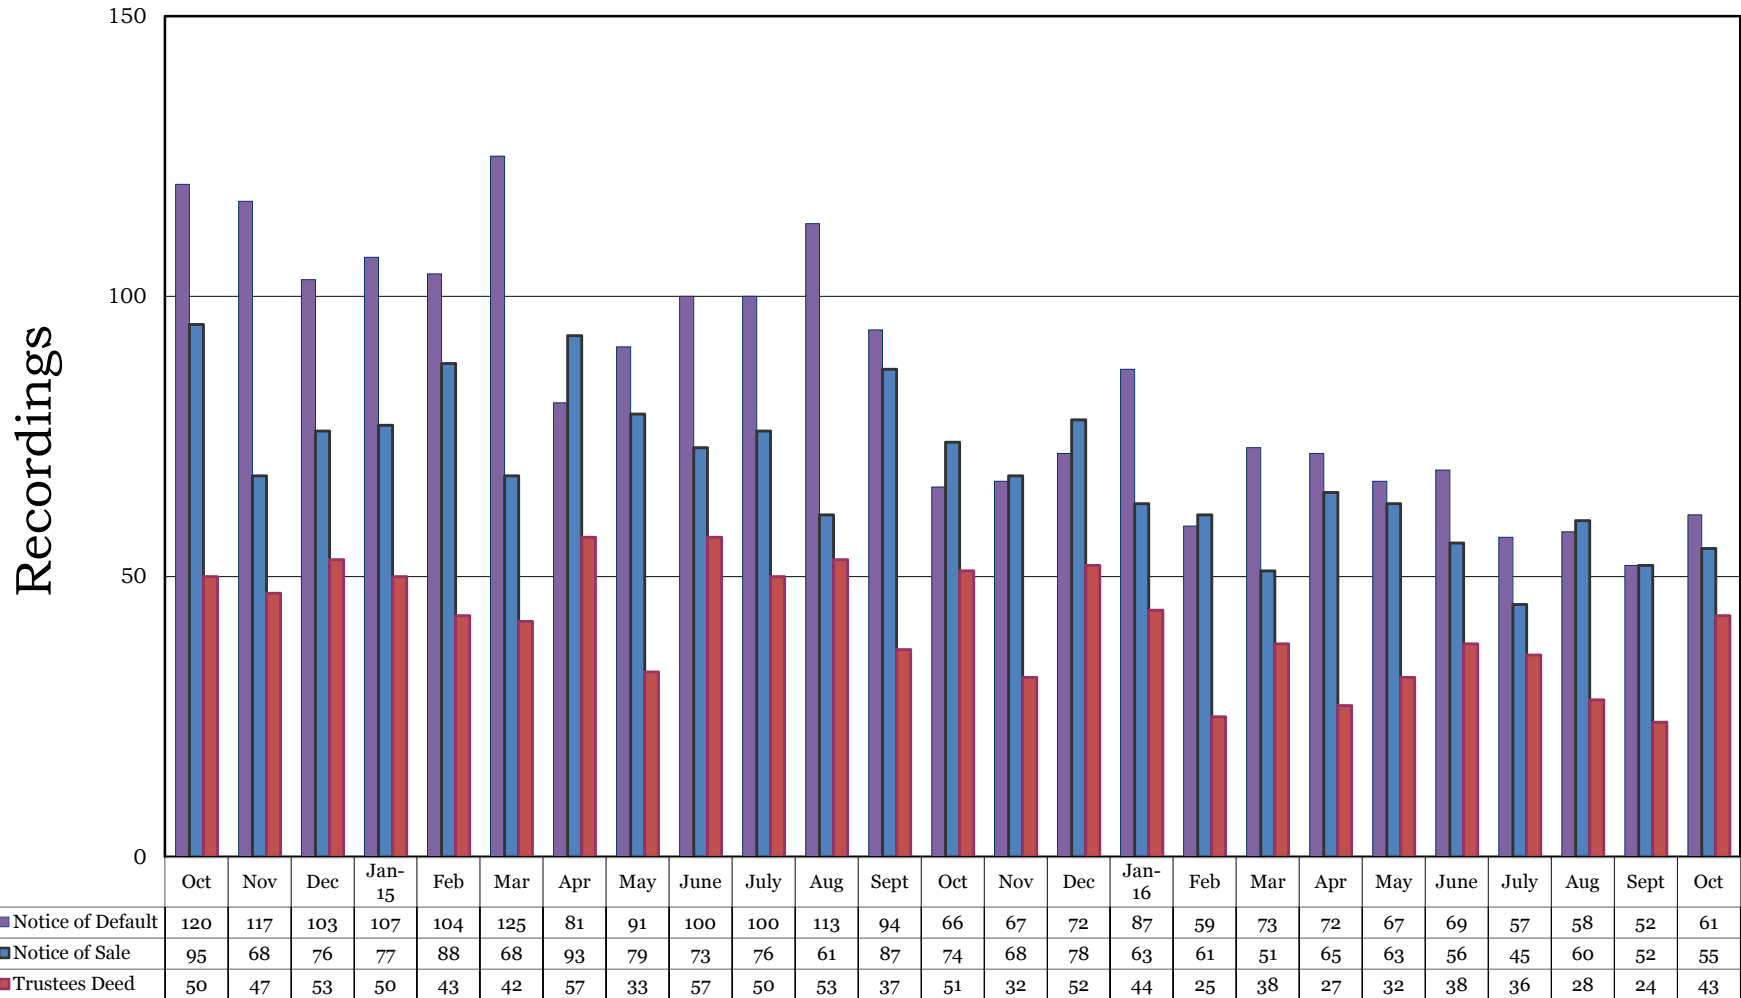

**Washoe County Recording Statistics**  
**October 2014 - 2016**  
**All Notices of Default, Notices of Sale, & Trustees Deed Filings**  
*(Recordings Include All Deeds of Trust - Residential & Commercial Combined)*