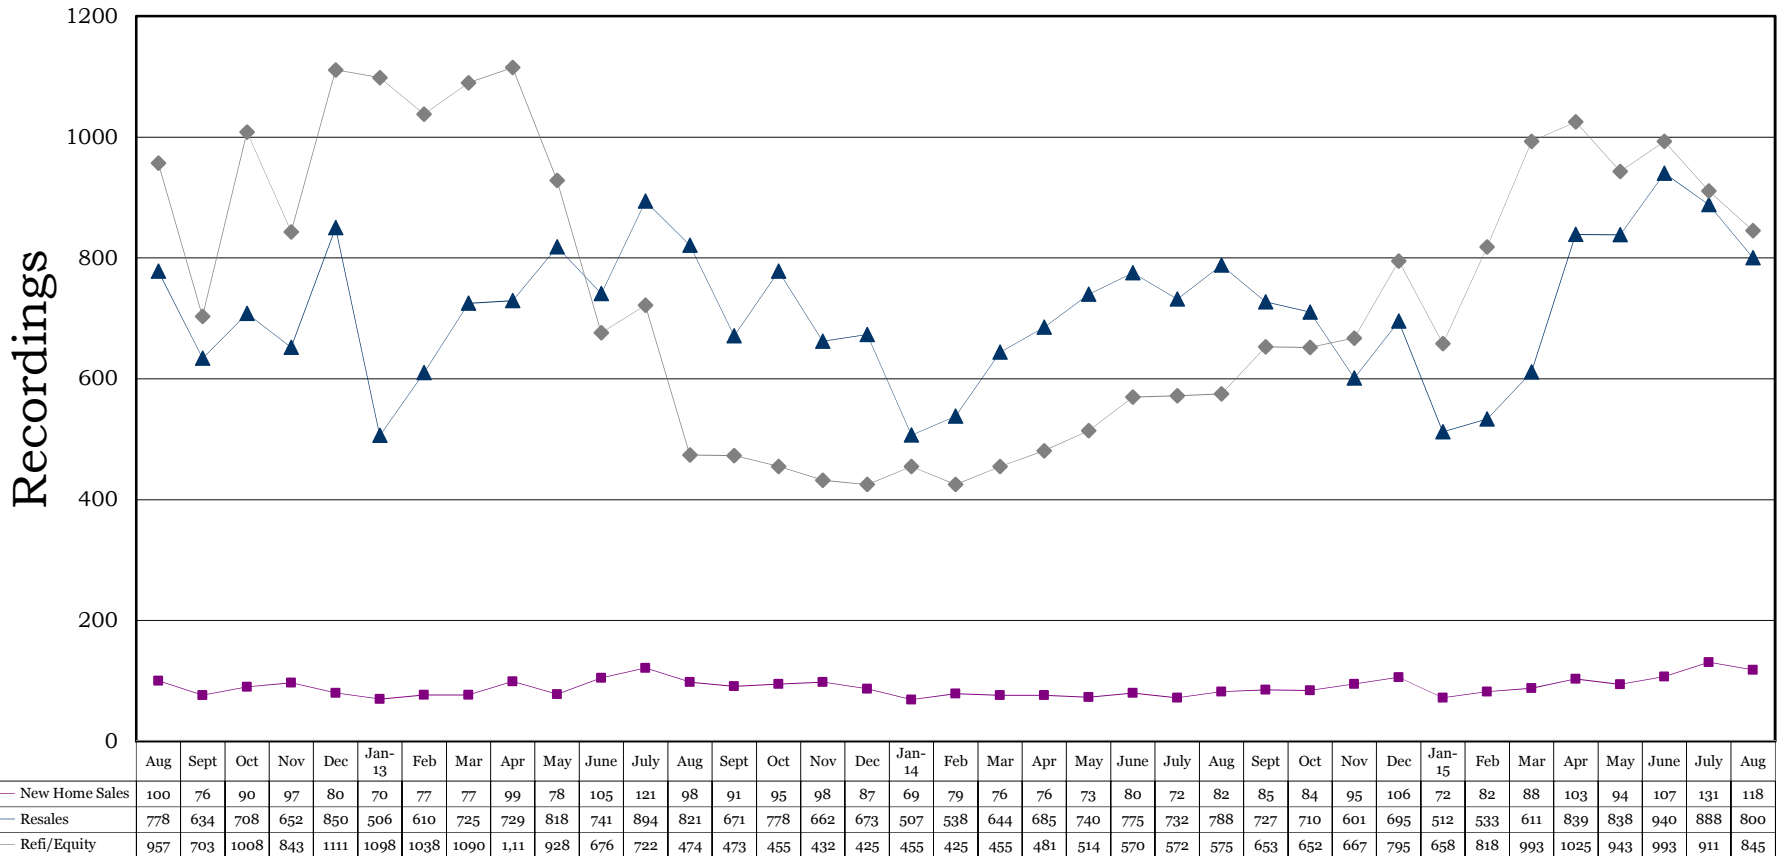

**Washoe County Insured Recording Statistics**  
**August 2012 - 2015**  
**Resale/New Home/Refinance Trend**  
*Includes All Types of Properties*

\*Source: Marketrac. Ticor does not guarantee the accuracy of this data. This is for informational purposes only and is intended to view the general market trend in Washoe County.