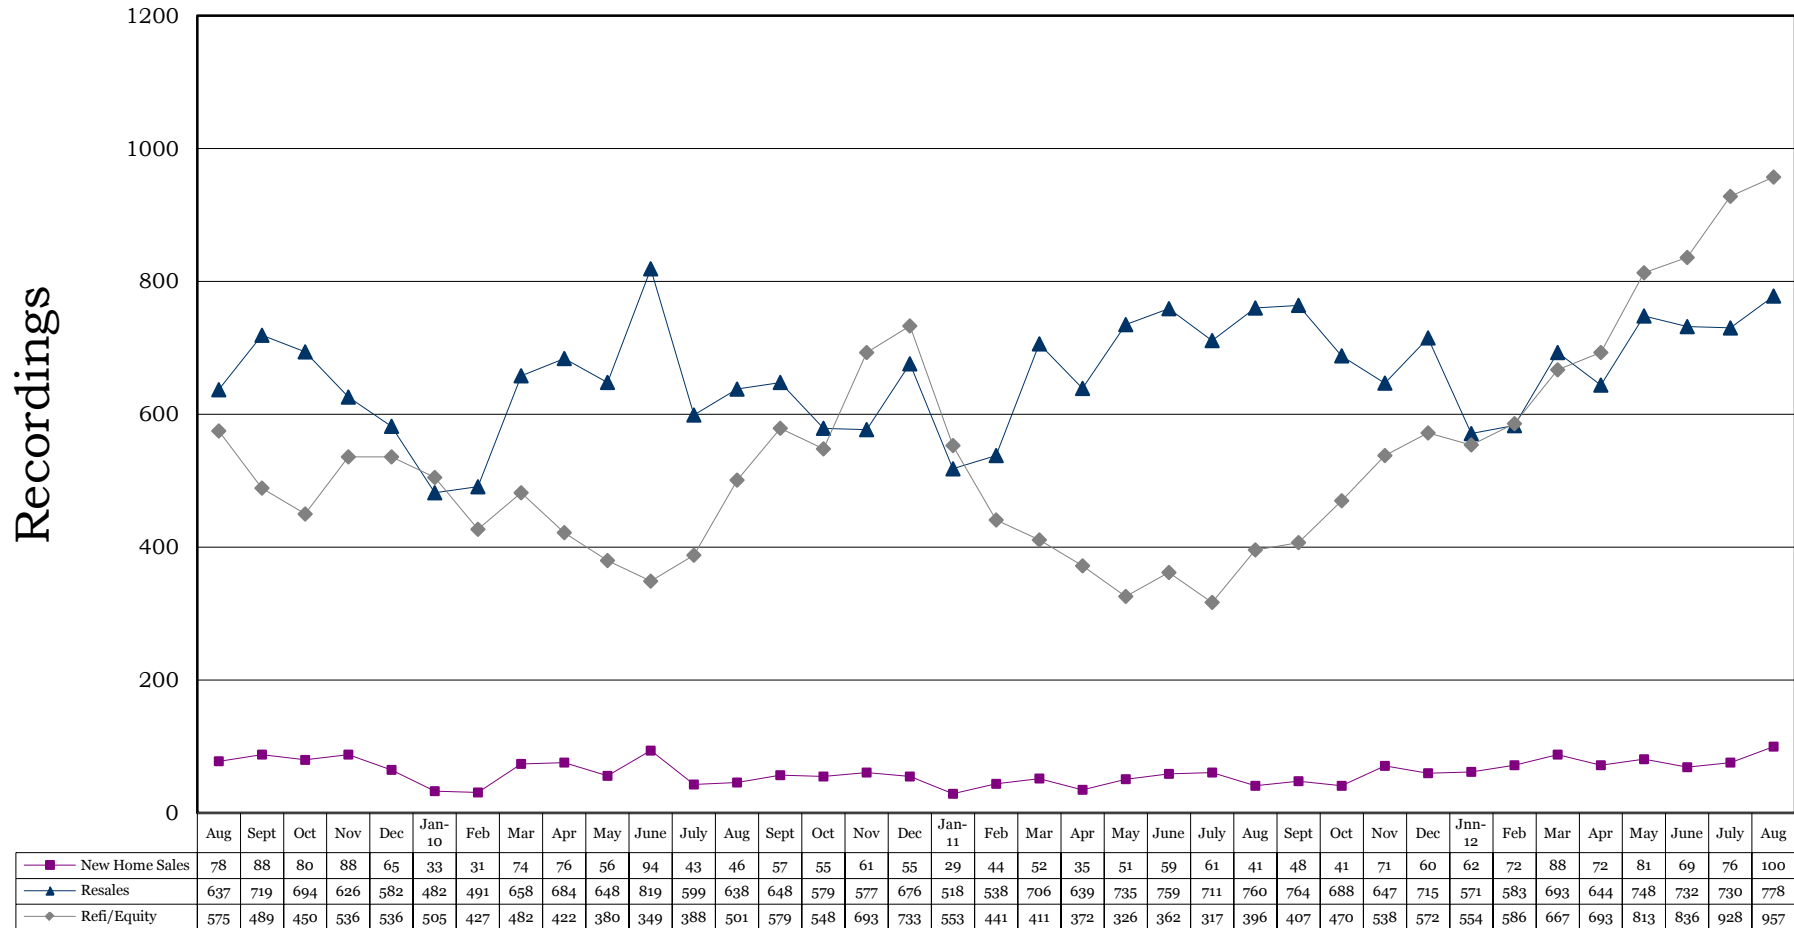

Washoe County Insured Recording Statistics
August 2009-August 2012
Resale/New Home/Refinance Trend
Includes All Types of Properties

*Source: Dataquik Information Systems. Ticor does not guarantee the accuracy of this data. This is for informational purposes only and is intended to view the general market trend in Washoe County.