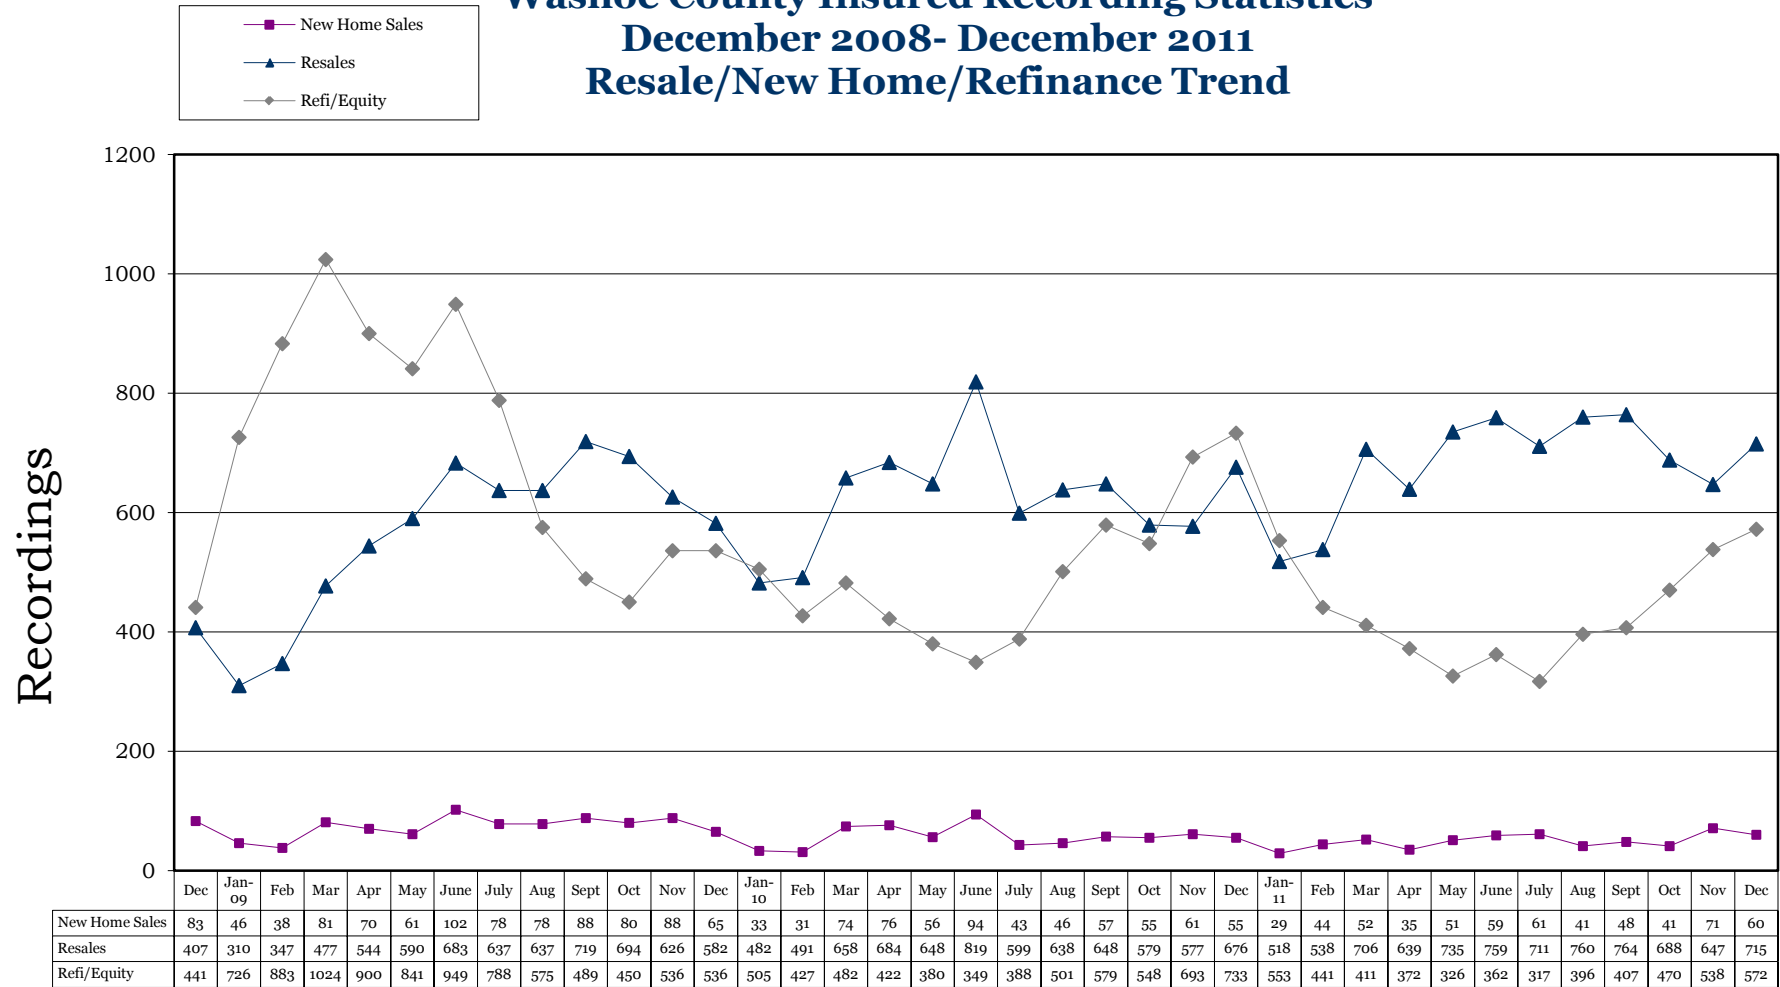

Washoe County Insured Recording Statistics December 2008- December 2011 Resale/New Home/Refinance Trend

*Source: Dataquik Information Systems. Ticor does not guarantee the accuracy of this data. This is for informational purposes only and is intended to view the general market trend in Washoe County.