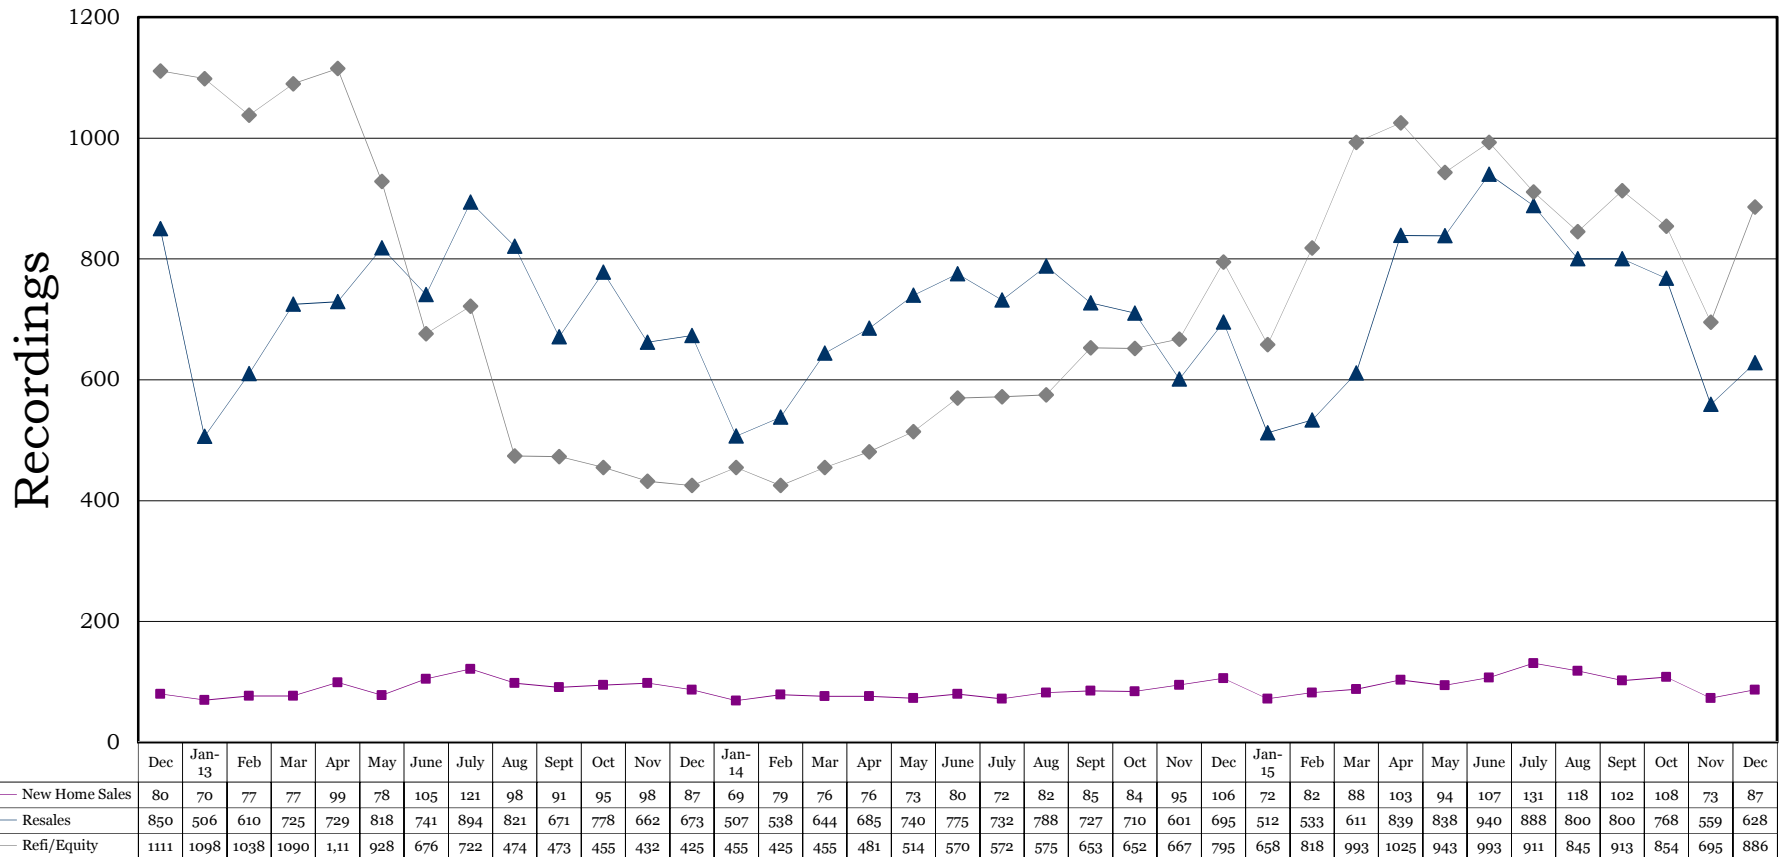

Washoe County Insured Recording Statistics
December 2012 - 2015
Resale/New Home/Refinance Trend
Includes All Types of Properties

*Source: Marketrac. Ticor does not guarantee the accuracy of this data. This is for informational purposes only and is intended to view the general market trend in Washoe County.