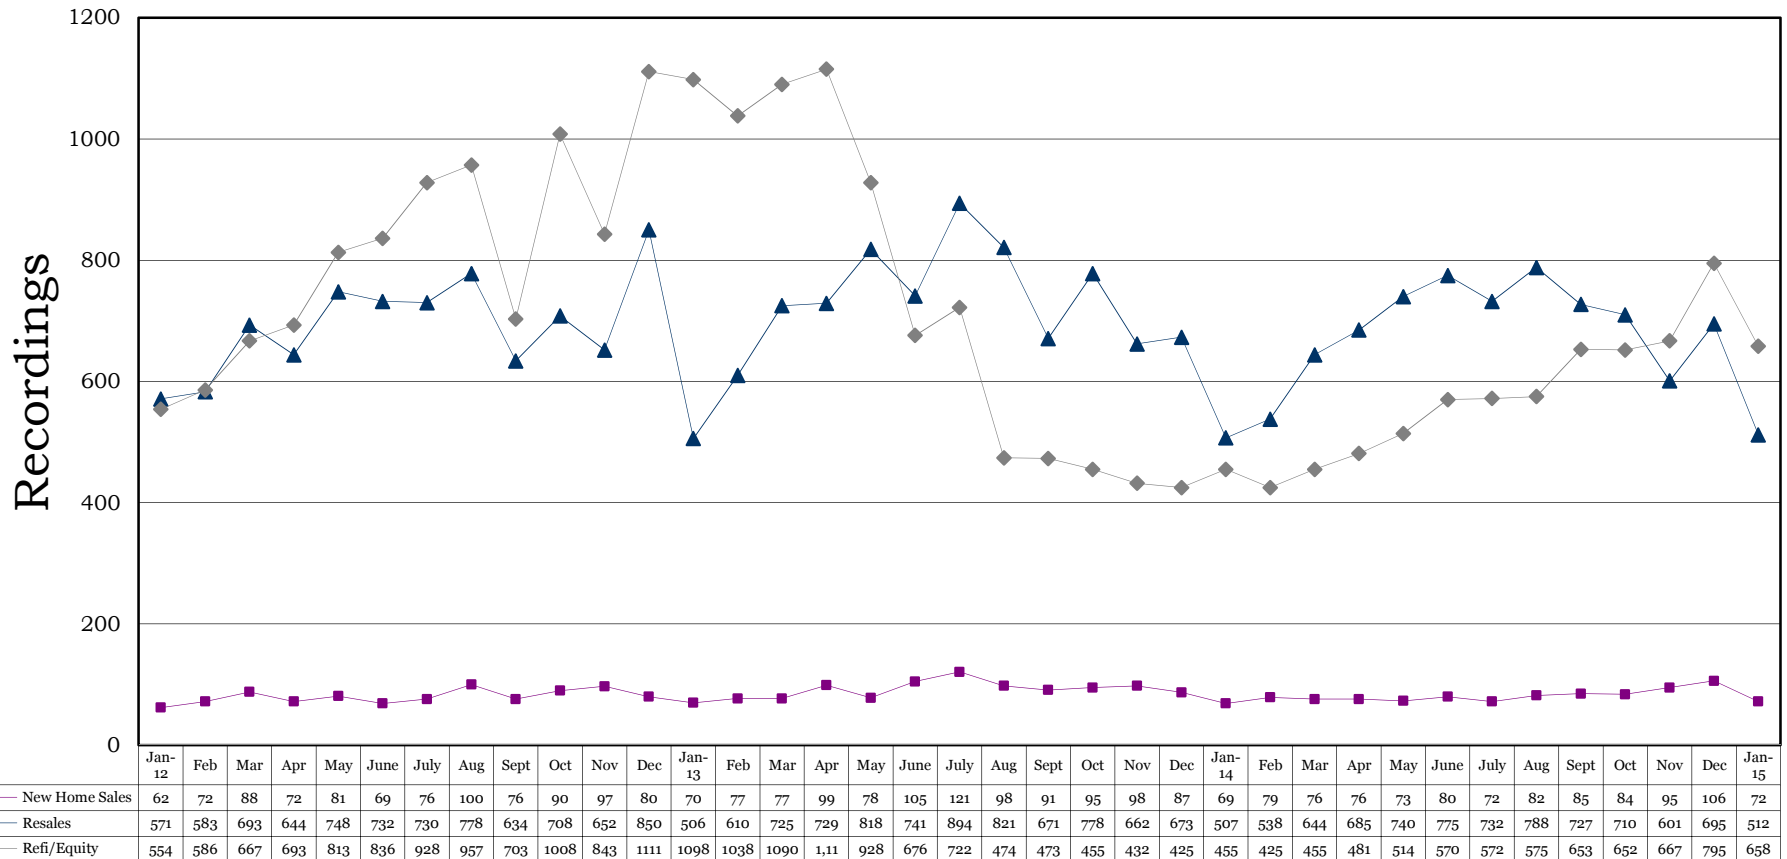

Washoe County Insured Recording Statistics
JANUARY 2012 - 2015
Resale/New Home/Refinance Trend
Includes All Types of Properties

*Source: Marketrac. Ticor does not guarantee the accuracy of this data. This is for informational purposes only and is intended to view the general market trend in Washoe County.