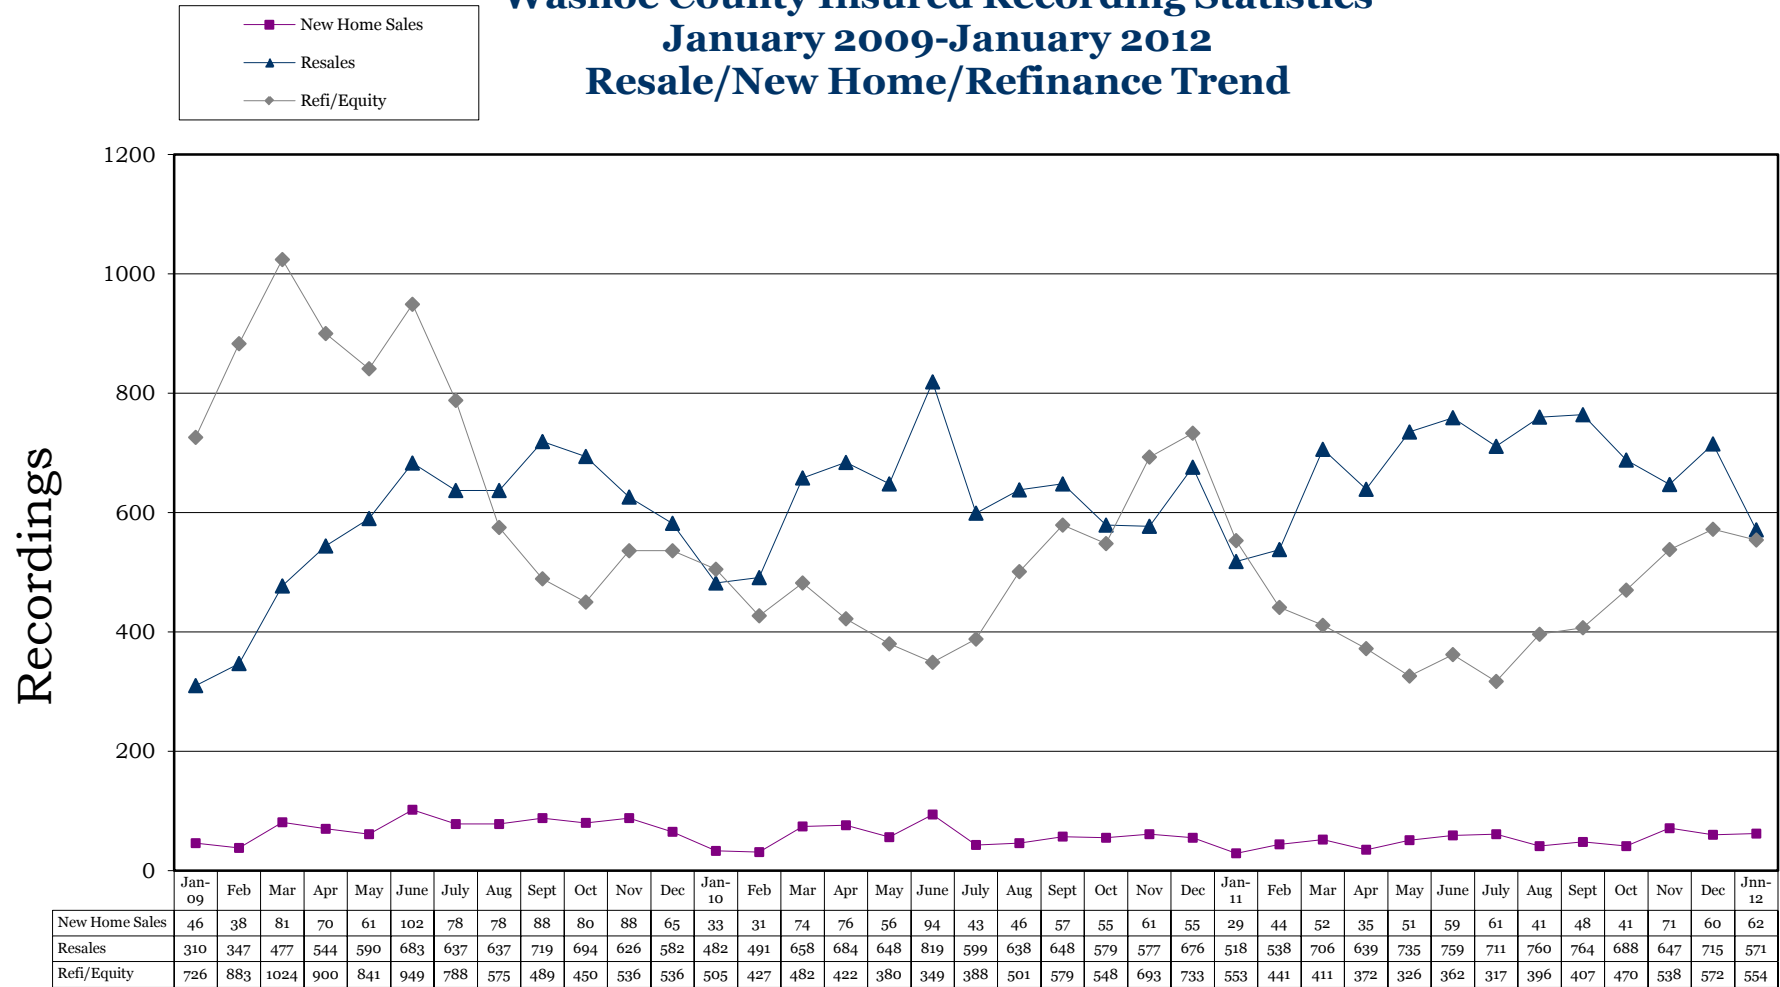

Washoe County Insured Recording Statistics January 2009-January 2012 Resale/New Home/Refinance Trend

*Source: Dataquik Information Systems. Ticor does not guarantee the accuracy of this data. This is for informational purposes only and is intended to view the general market trend in Washoe County.