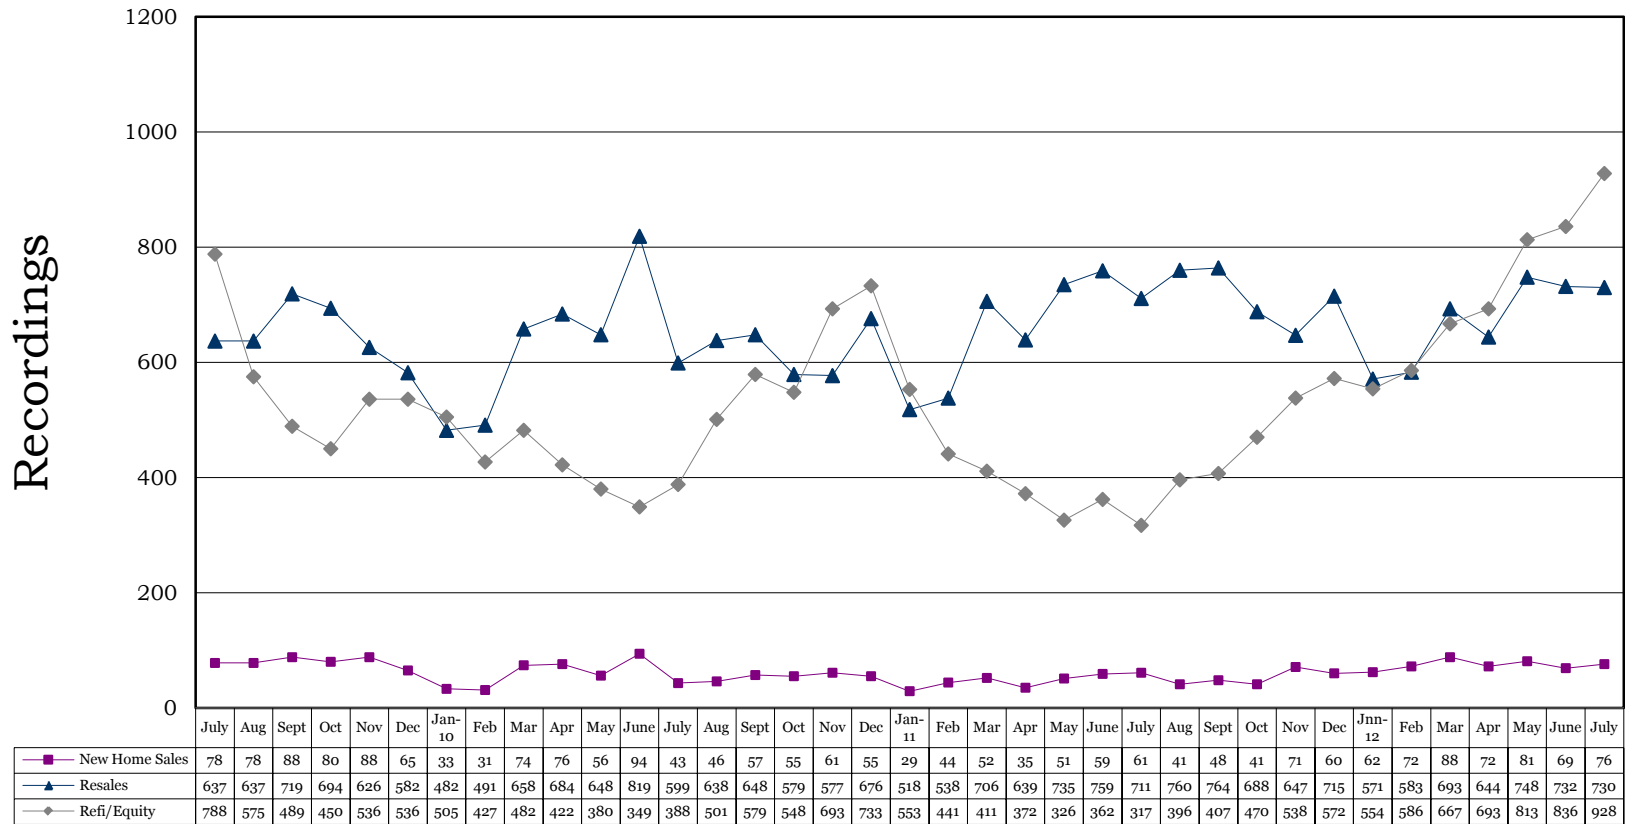

Washoe County Insured Recording Statistics
July 2009-July 2012
Resale/New Home/Refinance Trend
Includes All Types of Properties

*Source: Dataquik Information Systems. Ticor does not guarantee the accuracy of this data. This is for informational purposes only and is intended to view the general market trend in Washoe County.