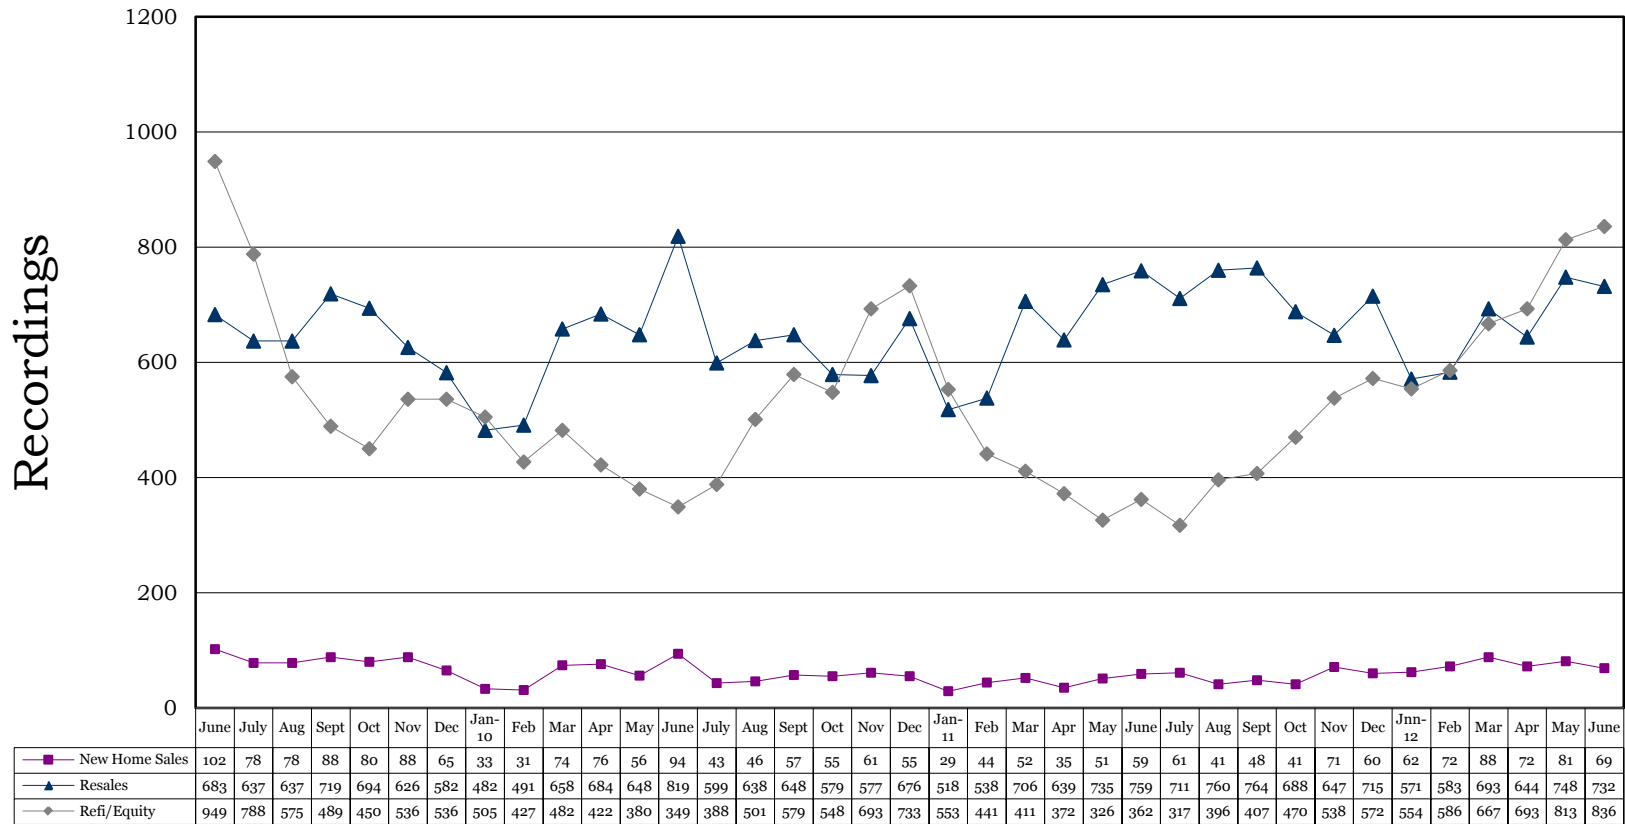

Washoe County Insured Recording Statistics
June 2009-June 2012
Resale/New Home/Refinance Trend
Includes All Types of Properties

*Source: Dataquik Information Systems. Ticor does not guarantee the accuracy of this data. This is for informational purposes only and is intended to view the general market trend in Washoe County.