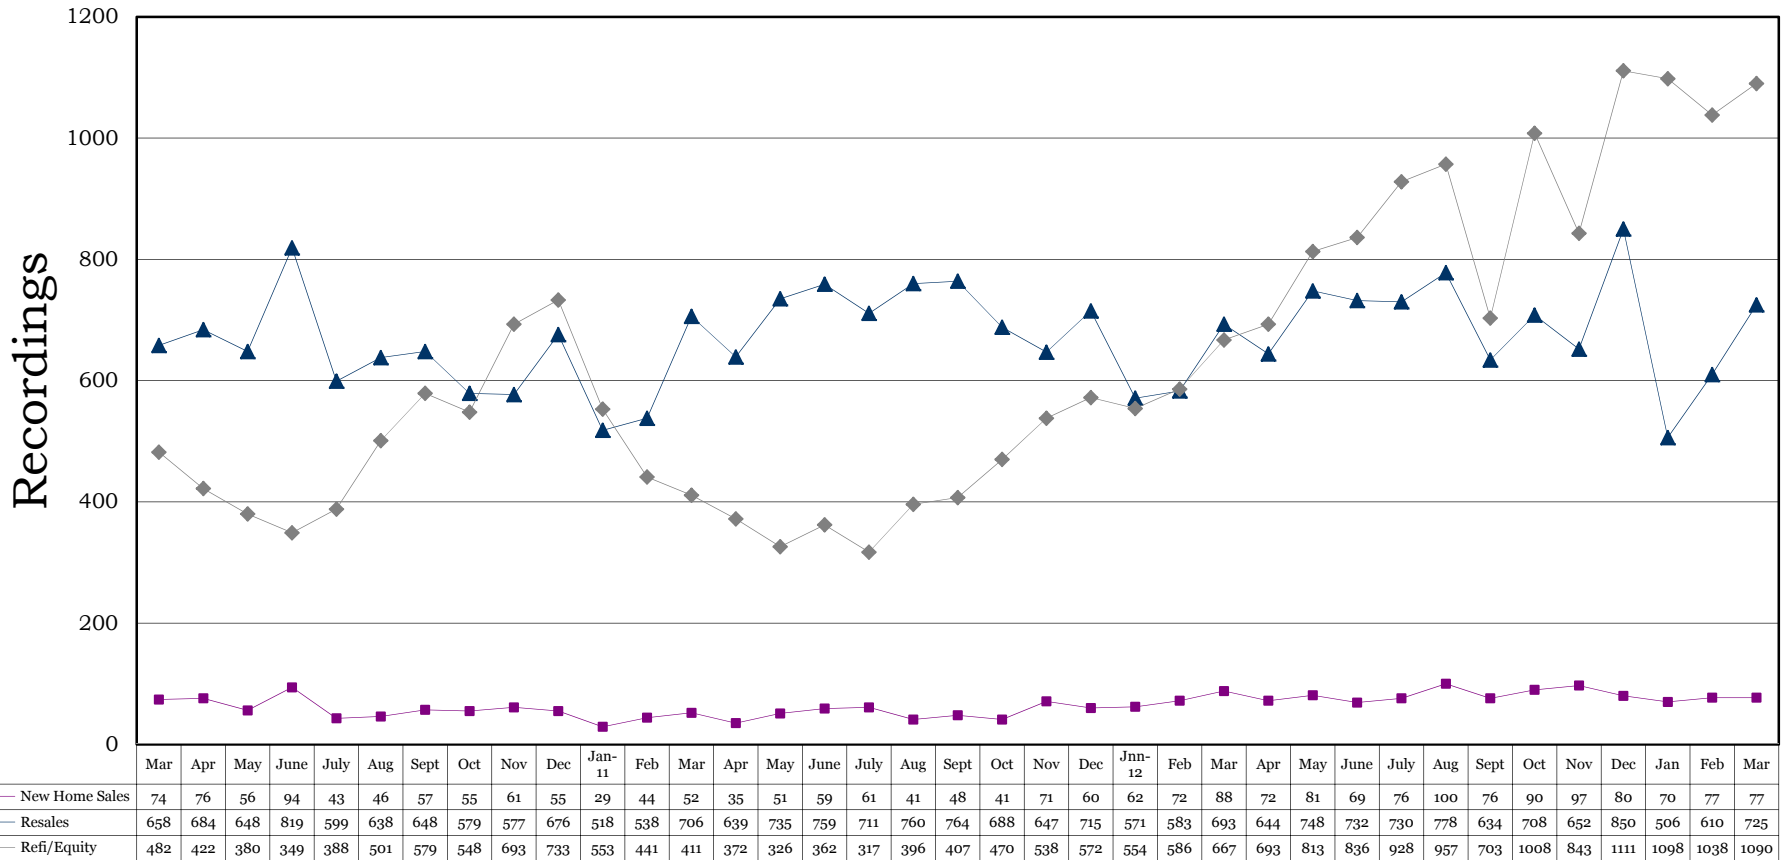

Washoe County Insured Recording Statistics
March 2010 - 2013
Resale/New Home/Refinance Trend
Includes All Types of Properties

*Source: Dataquick Information Systems. Ticor does not guarantee the accuracy of this data. This is for informational purposes only and is intended to view the general market trend in Washoe County.