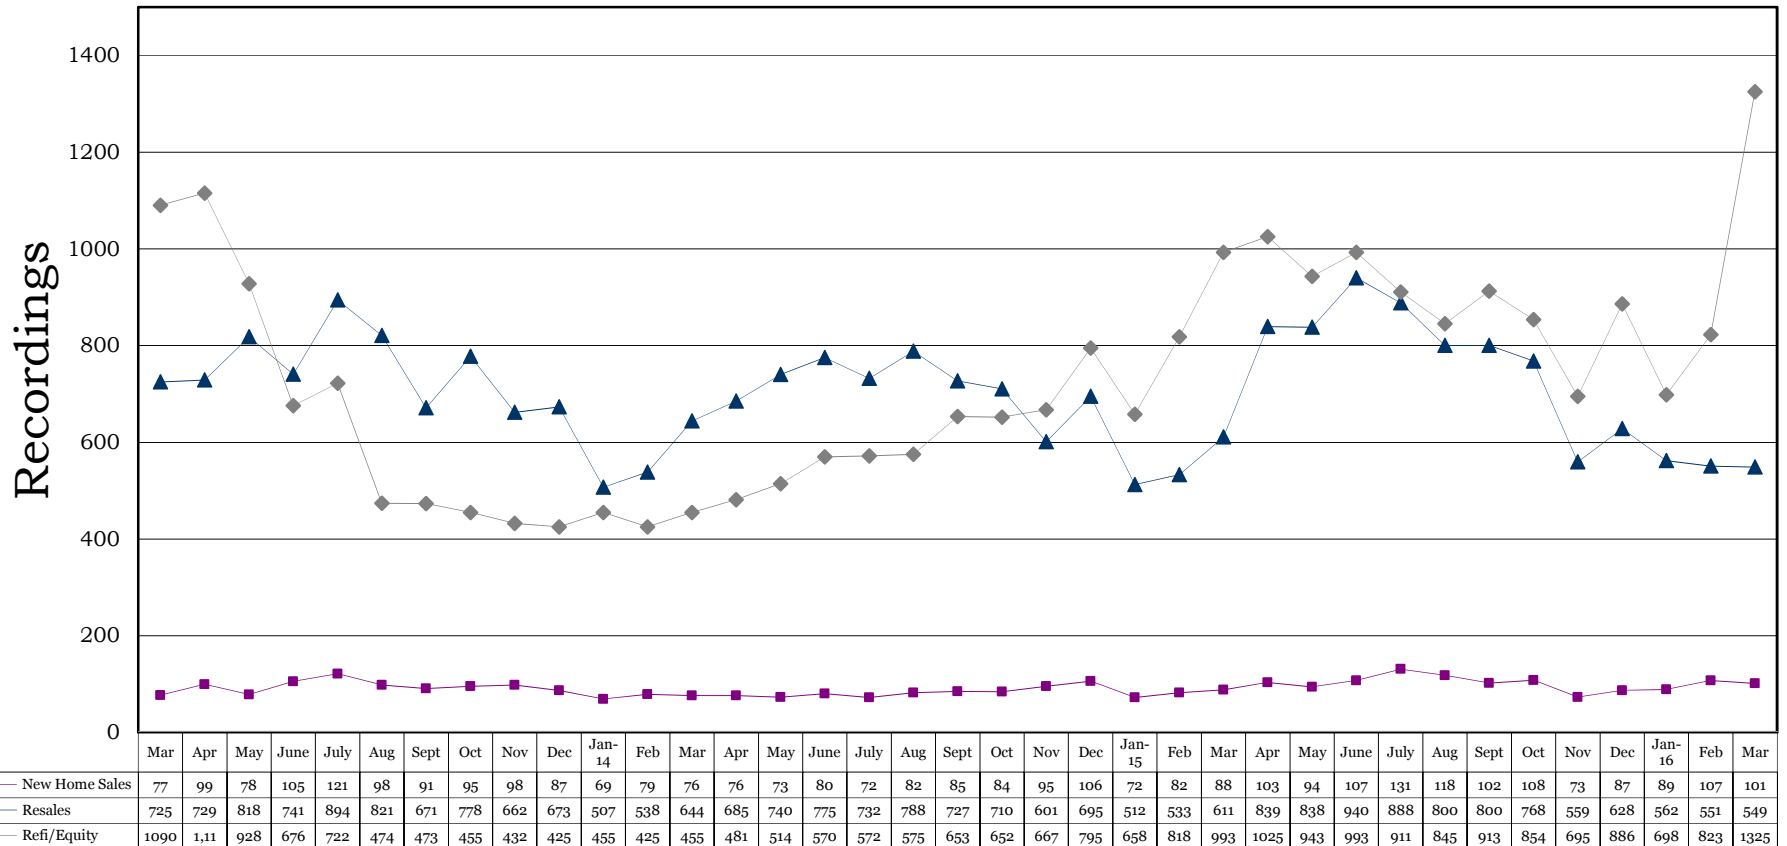

Washoe County Insured Recording Statistics March 2013 - 2016 Resale/New Home/Refinance Trend *Includes All Types of Properties*

*Source: Marketshare Insight. Ticor does not guarantee the accuracy of this data. This is for informational purposes only and is intended to view the general market trend in Washoe County.