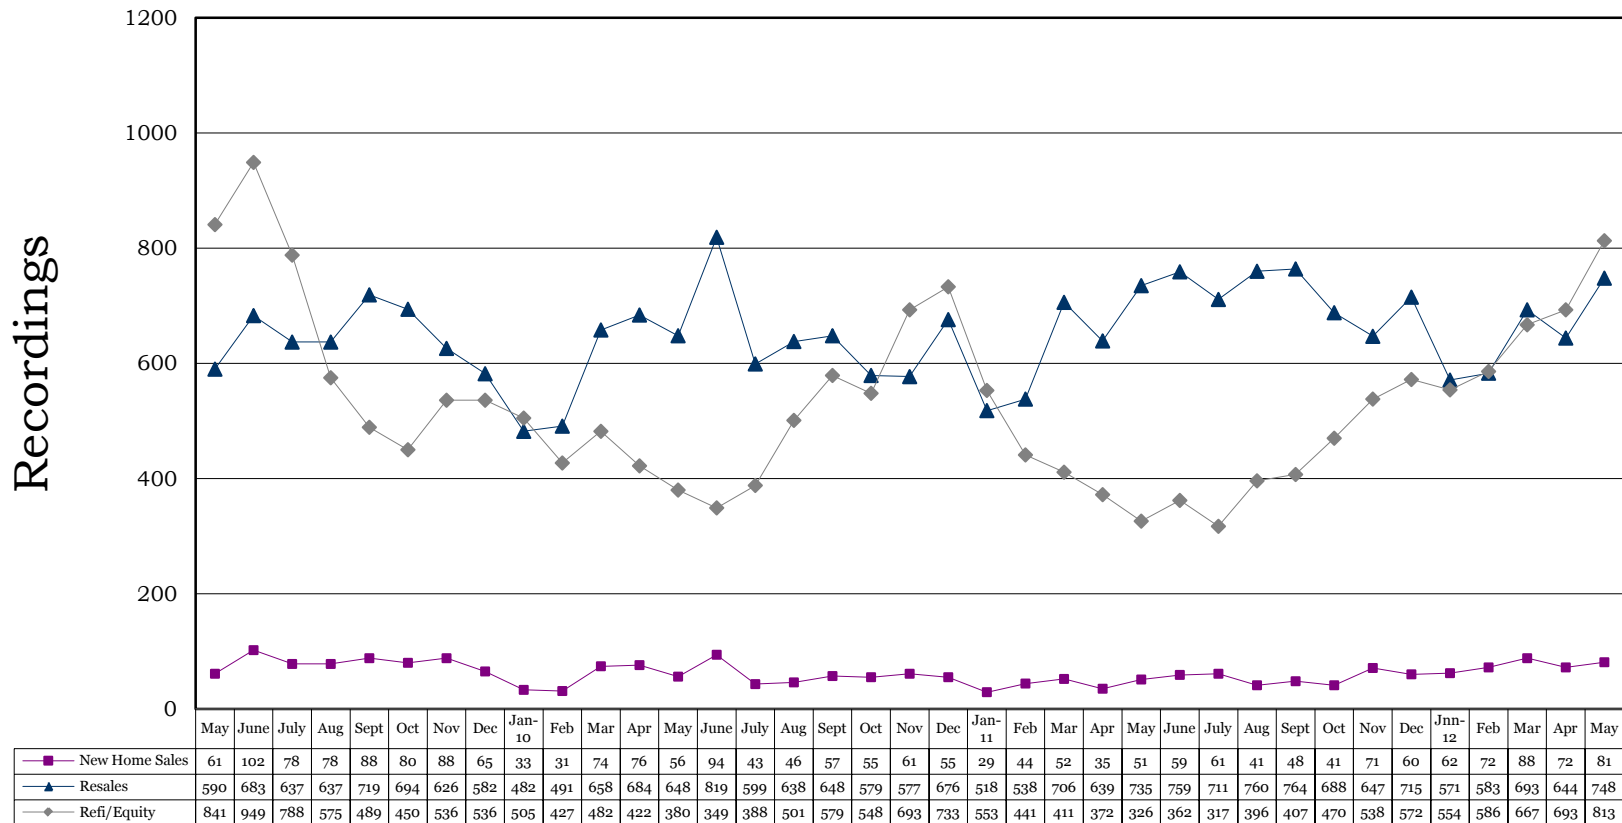

Washoe County Insured Recording Statistics
May 2009-May 2012
Resale/New Home/Refinance Trend
Includes All Types of Properties

*Source: Dataquik Information Systems. Ticor does not guarantee the accuracy of this data. This is for informational purposes only and is intended to view the general market trend in Washoe County.