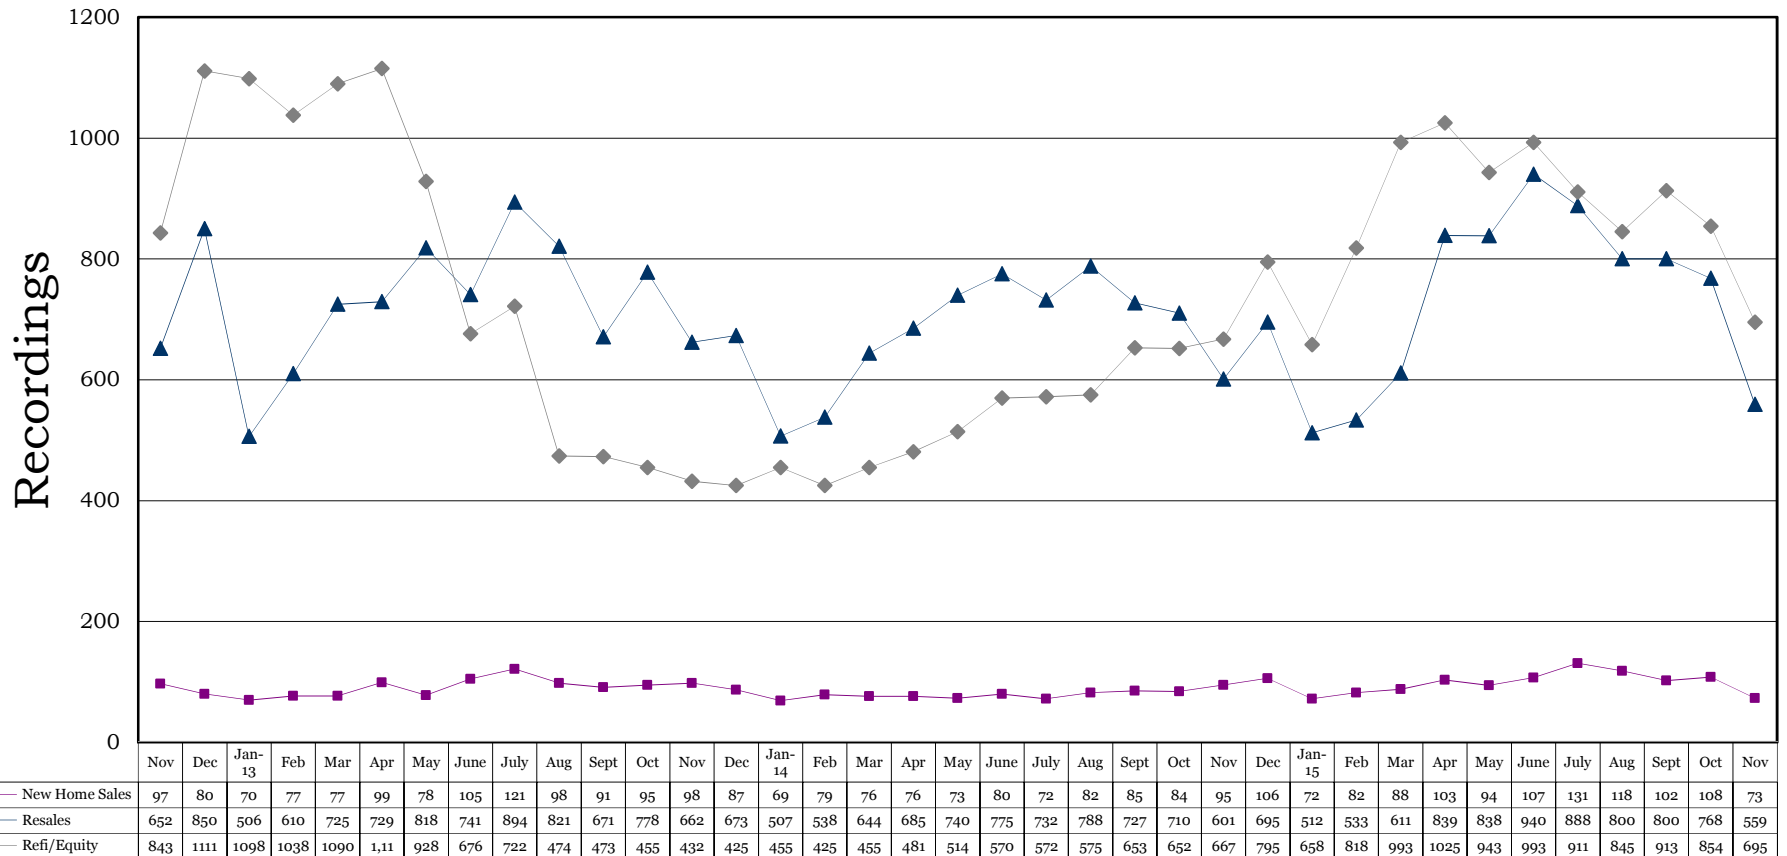

Washoe County Insured Recording Statistics
November 2012 - 2015
Resale/New Home/Refinance Trend
Includes All Types of Properties

*Source: Marketrac. Ticor does not guarantee the accuracy of this data. This is for informational purposes only and is intended to view the general market trend in Washoe County.