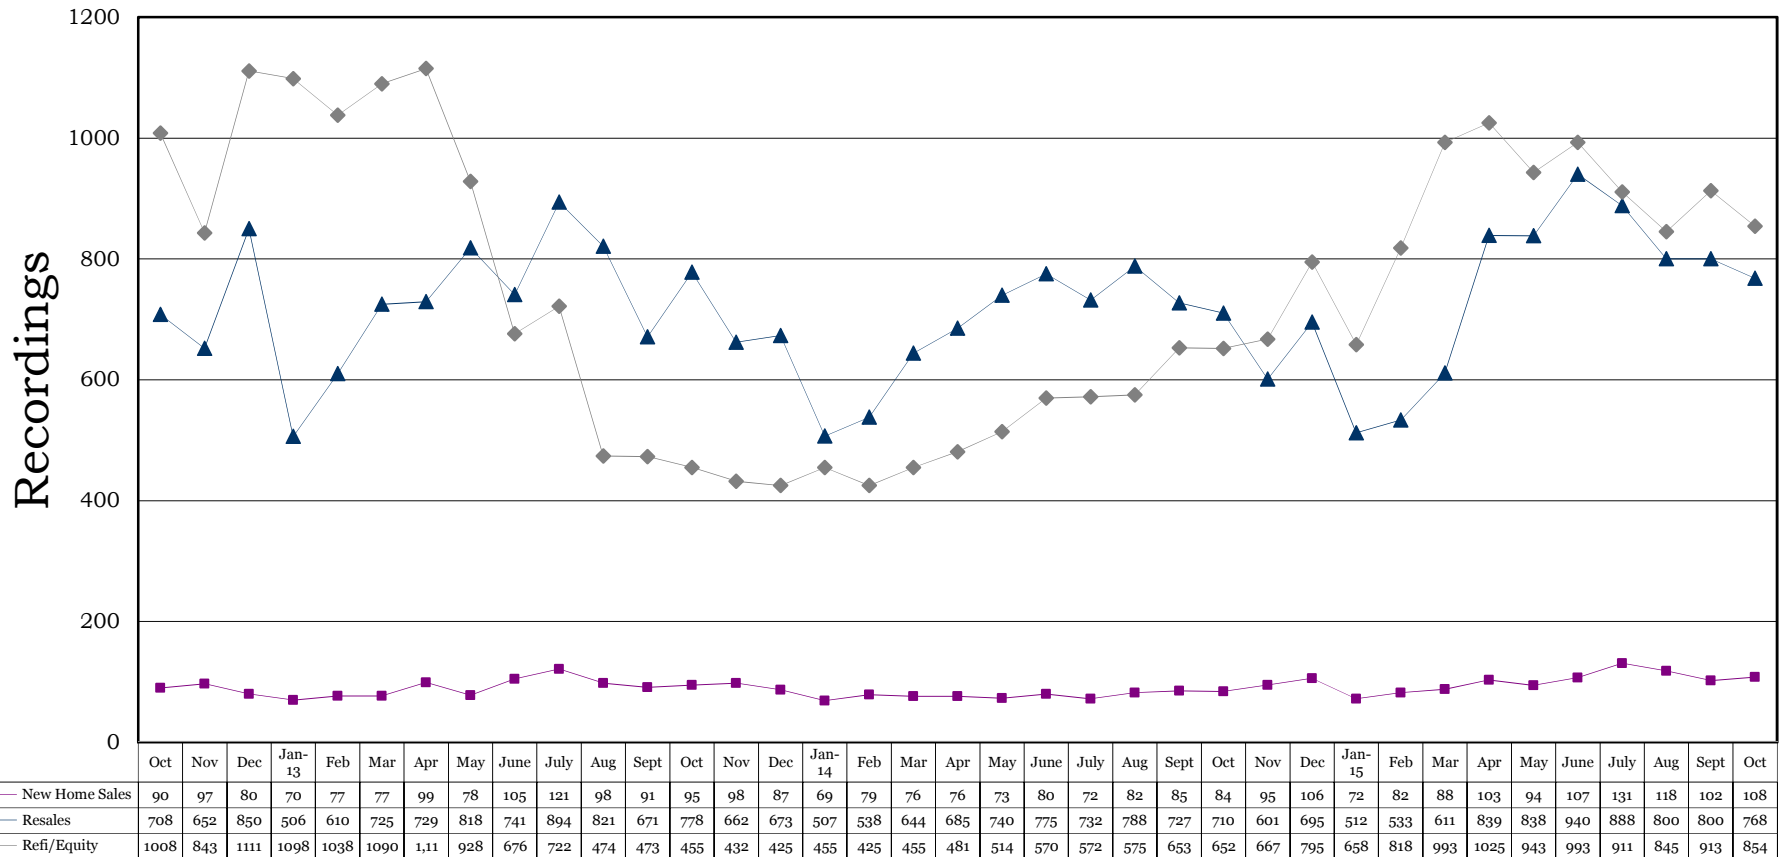

Washoe County Insured Recording Statistics
October 2012 - 2015
Resale/New Home/Refinance Trend
Includes All Types of Properties

*Source: Marketrac. Ticor does not guarantee the accuracy of this data. This is for informational purposes only and is intended to view the general market trend in Washoe County.