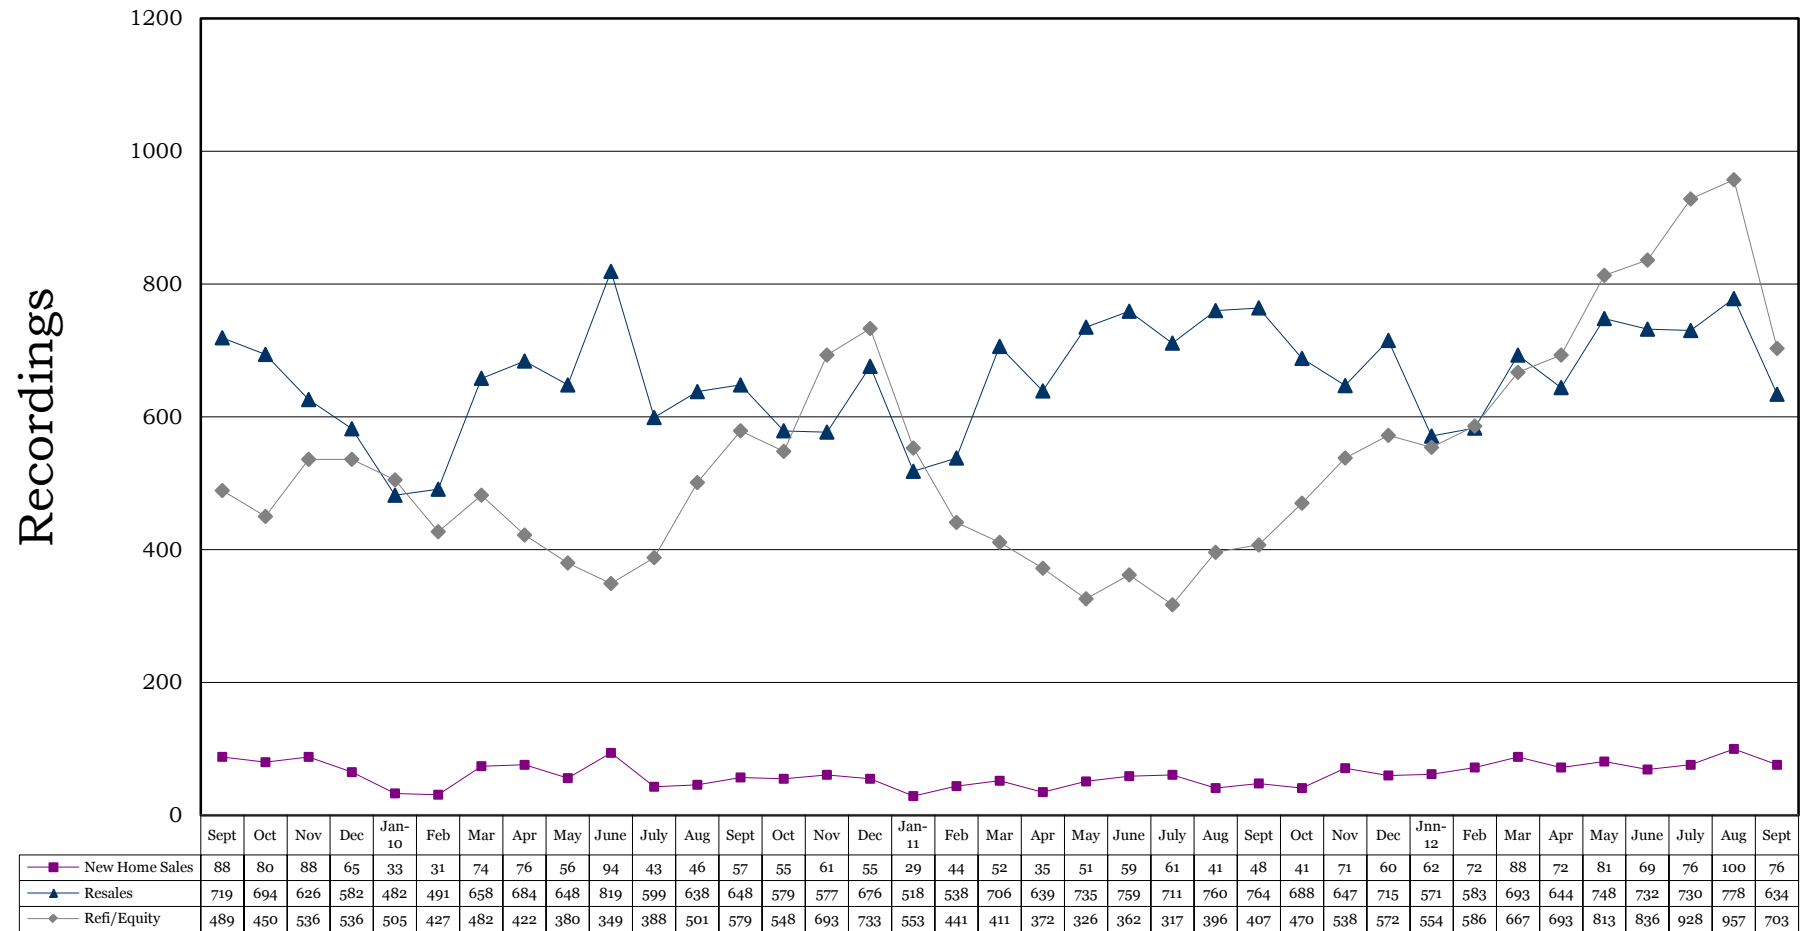

Washoe County Insured Recording Statistics
September 2009-September 2012
Resale/New Home/Refinance Trend
Includes All Types of Properties

*Source: Dataquik Information Systems. Ticor does not guarantee the accuracy of this data. This is for informational purposes only and is intended to view the general market trend in Washoe County.