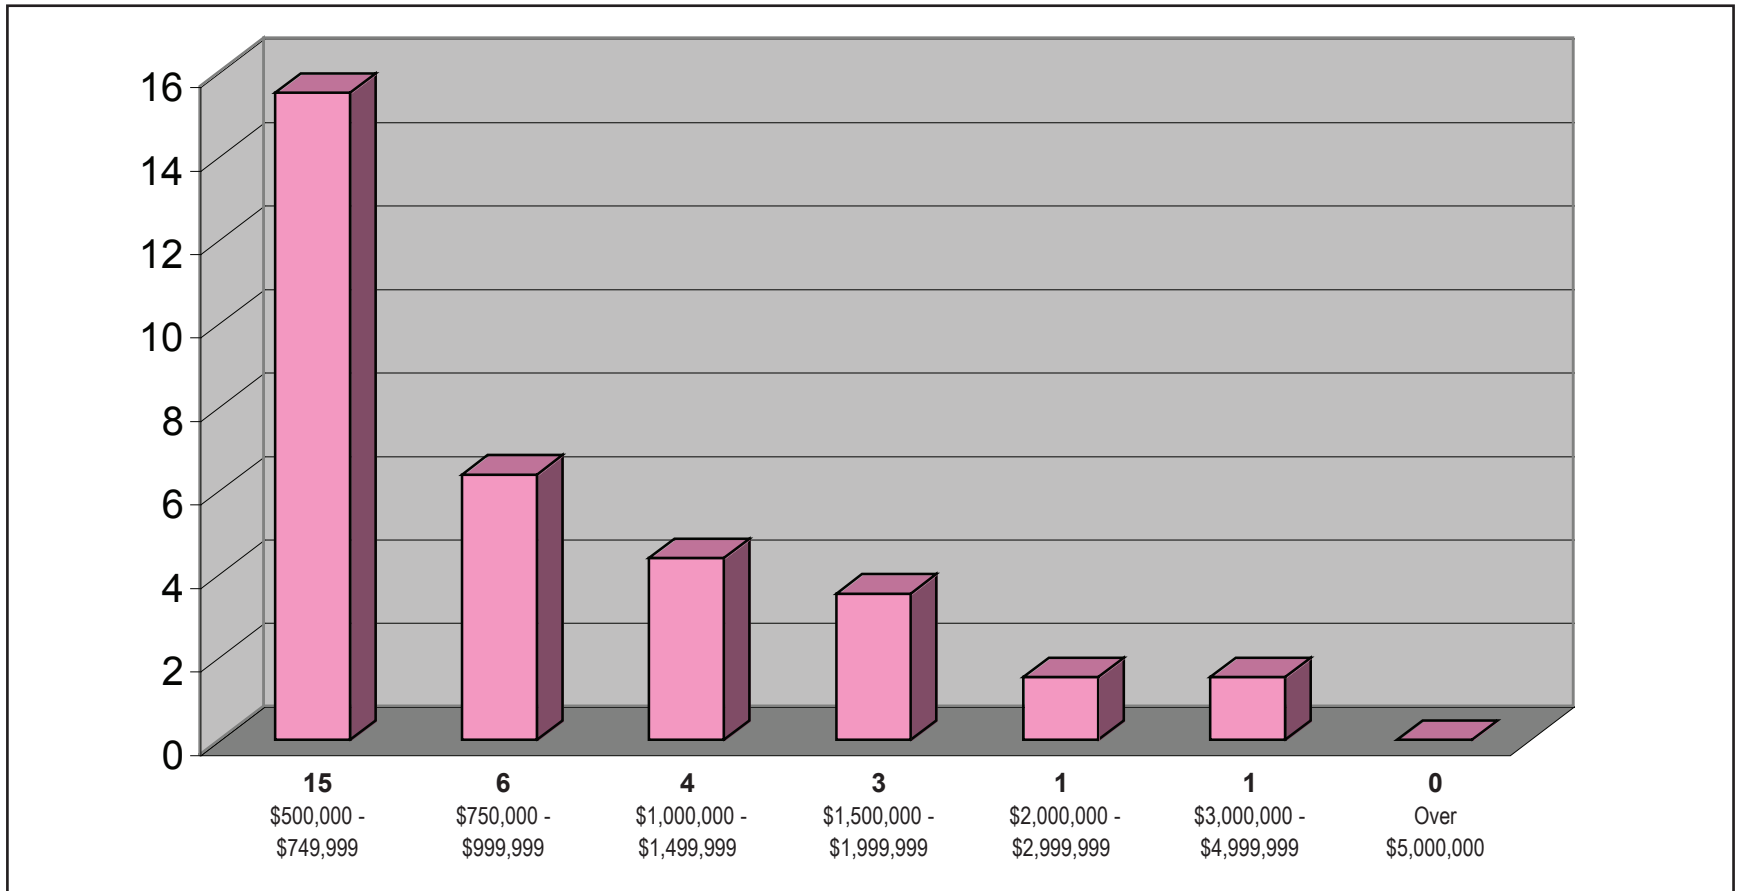

INCLINE VILLAGE PROPERTIES SOLD 2008

January 1 thru June 30

SINGLE FAMILY

CHASE
INTERNATIONAL

The leader in luxury real estate

chaseinternational.com

EAST SHORE PROPERTIES SOLD 2008 January 1 thru June 30

SINGLE FAMILY