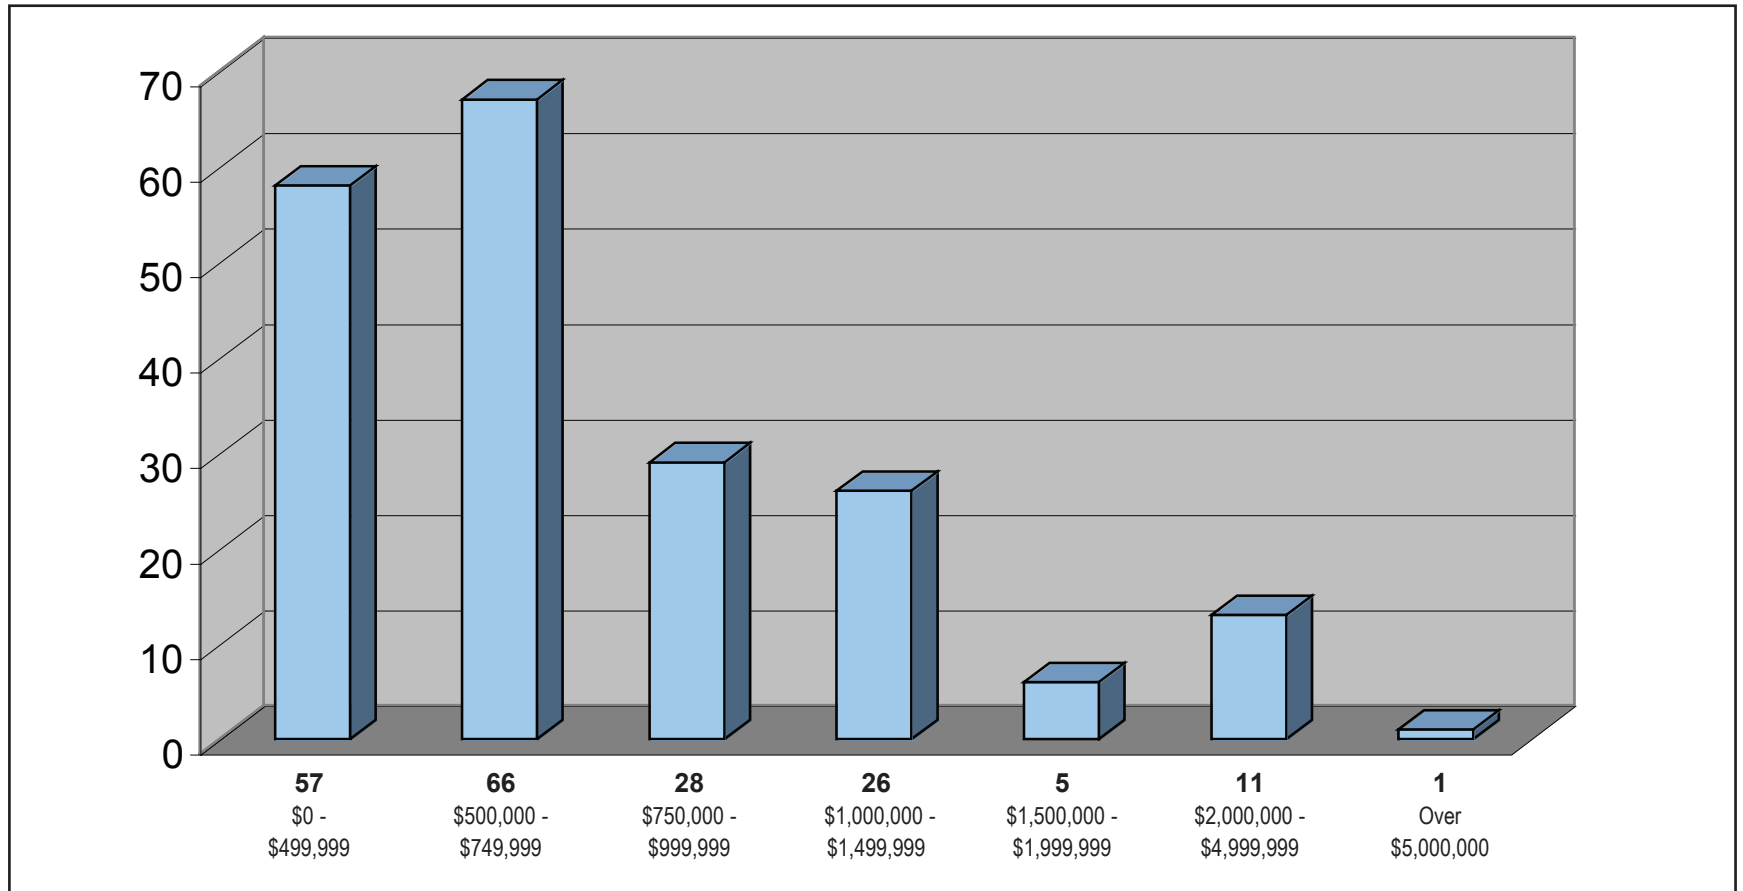

TRUCKEE

PROPERTIES SOLD 2008

January 1 thru June 30

SINGLE FAMILY

CHASE
INTERNATIONAL

The leader in luxury real estate

chaseinternational.com

Information gathered from Incline Village, Tahoe Sierra, Sierra Nevada, NNRMLS and South Lake Tahoe Board of Realtors MLS 6/30/08