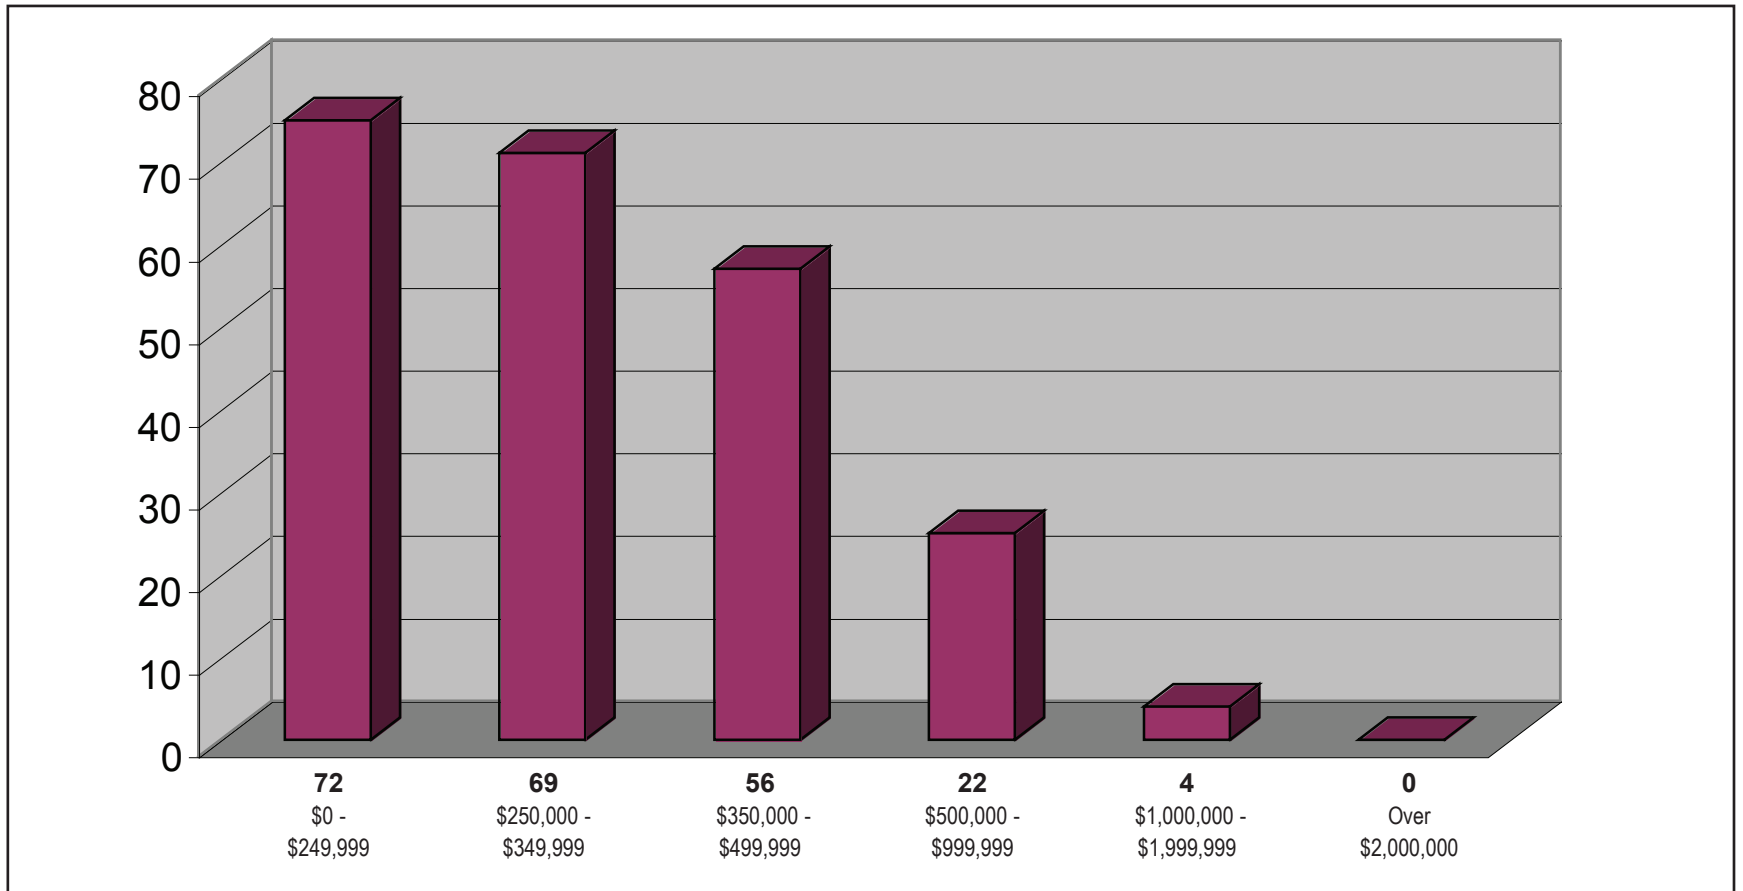

RENO/SPARKS

PROPERTIES SOLD 2008

January 1 thru June 30

SINGLE FAMILY

CHASE
INTERNATIONAL
real estate
chaseinternational.com

CARSON VALLEY PROPERTIES SOLD 2008

January 1 thru June 30

SINGLE FAMILY