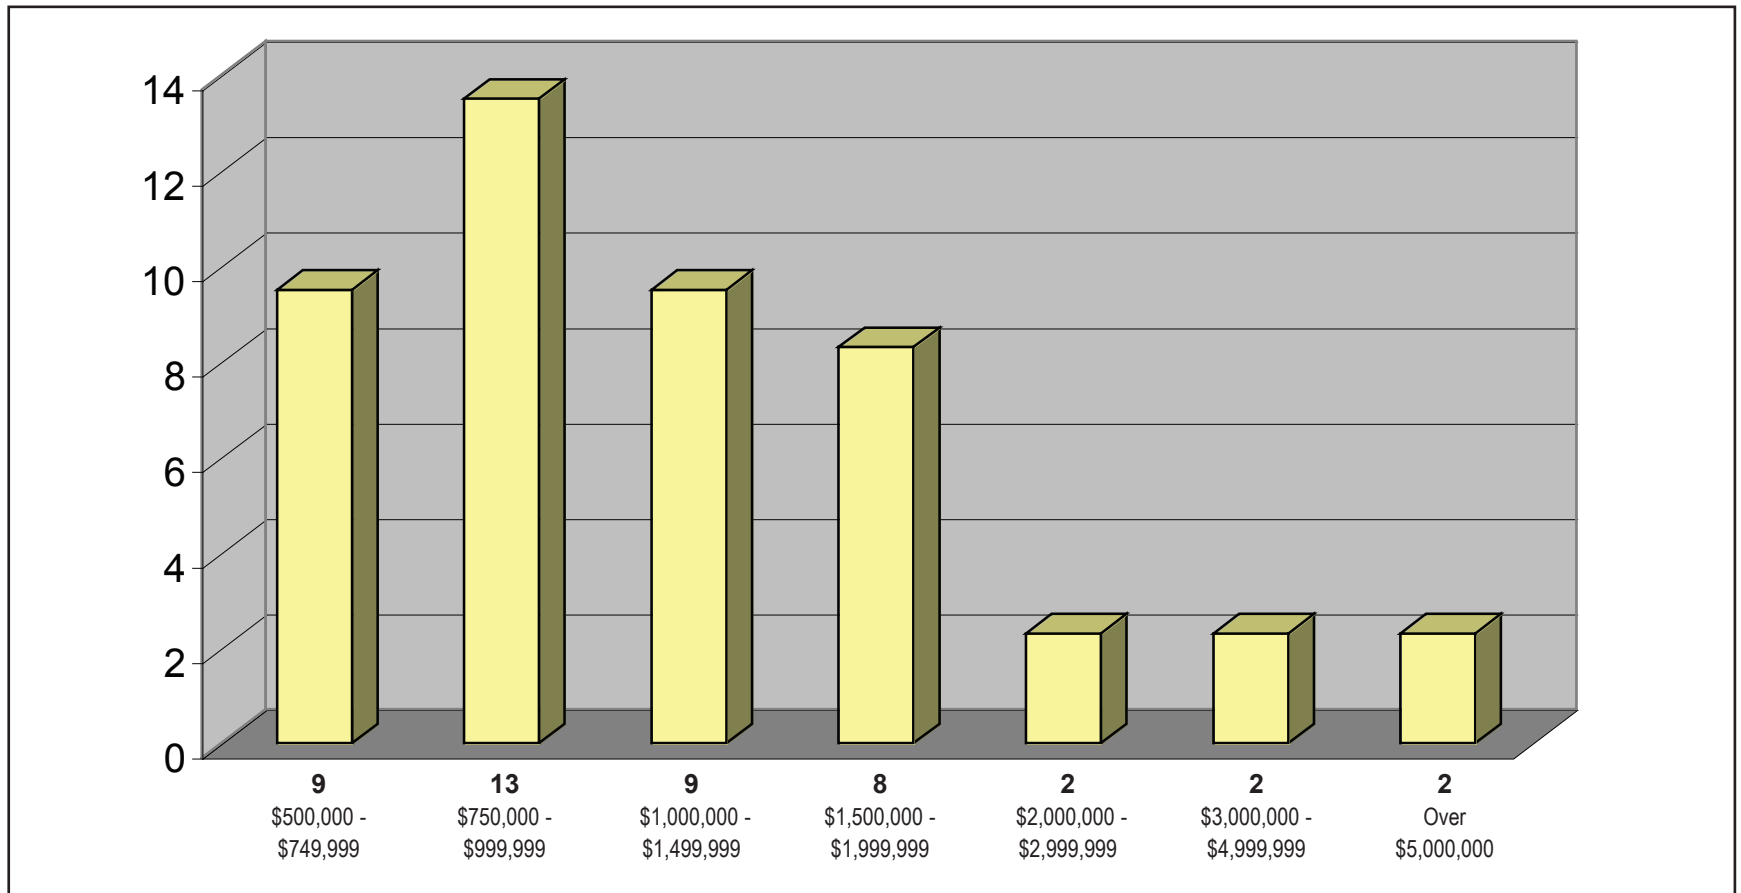

INCLINE VILLAGE PROPERTIES SOLD 2008

January 1 thru June 30

SINGLE FAMILY

CHASE
INTERNATIONAL

The leader in luxury real estate

chaseinternational.com

EAST SHORE PROPERTIES SOLD 2008 January 1 thru June 30

SINGLE FAMILY