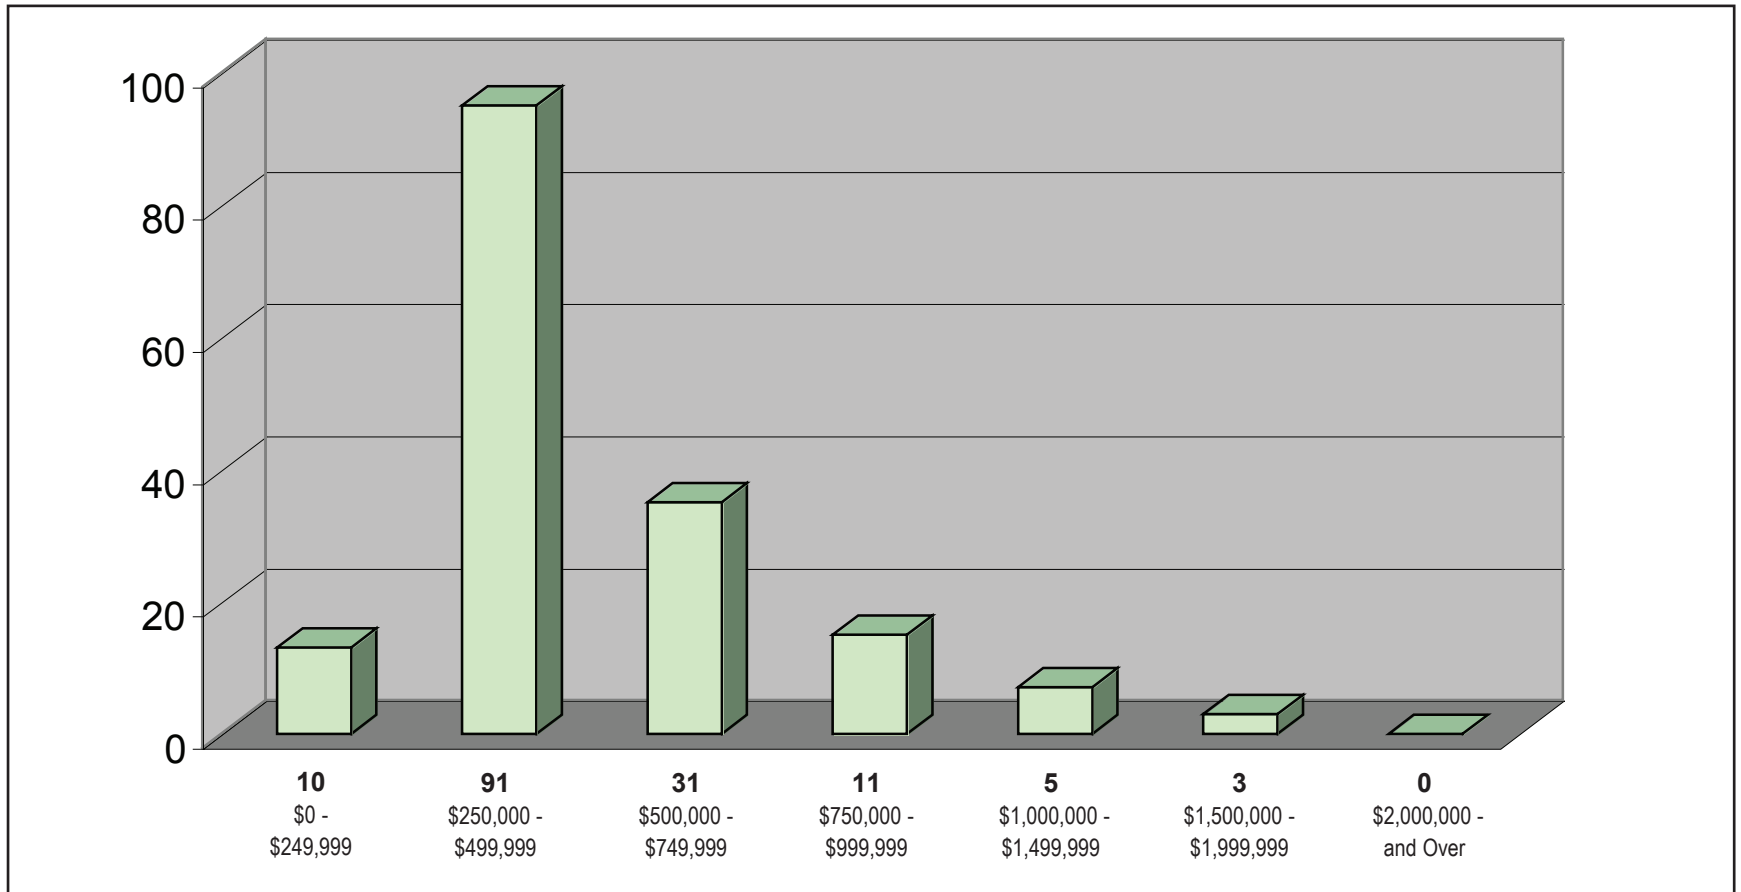

SOUTH LAKE TAHOE

PROPERTIES SOLD 2008

January 1 thru June 30

SINGLE FAMILY

CHASE
INTERNATIONAL
South Tahoe Realty
chaseinternational.com

Information gathered from Incline Village, Tahoe Sierra, Sierra Nevada, NNRMLS and South Lake Tahoe Board of Realtors MLS 6/30/08