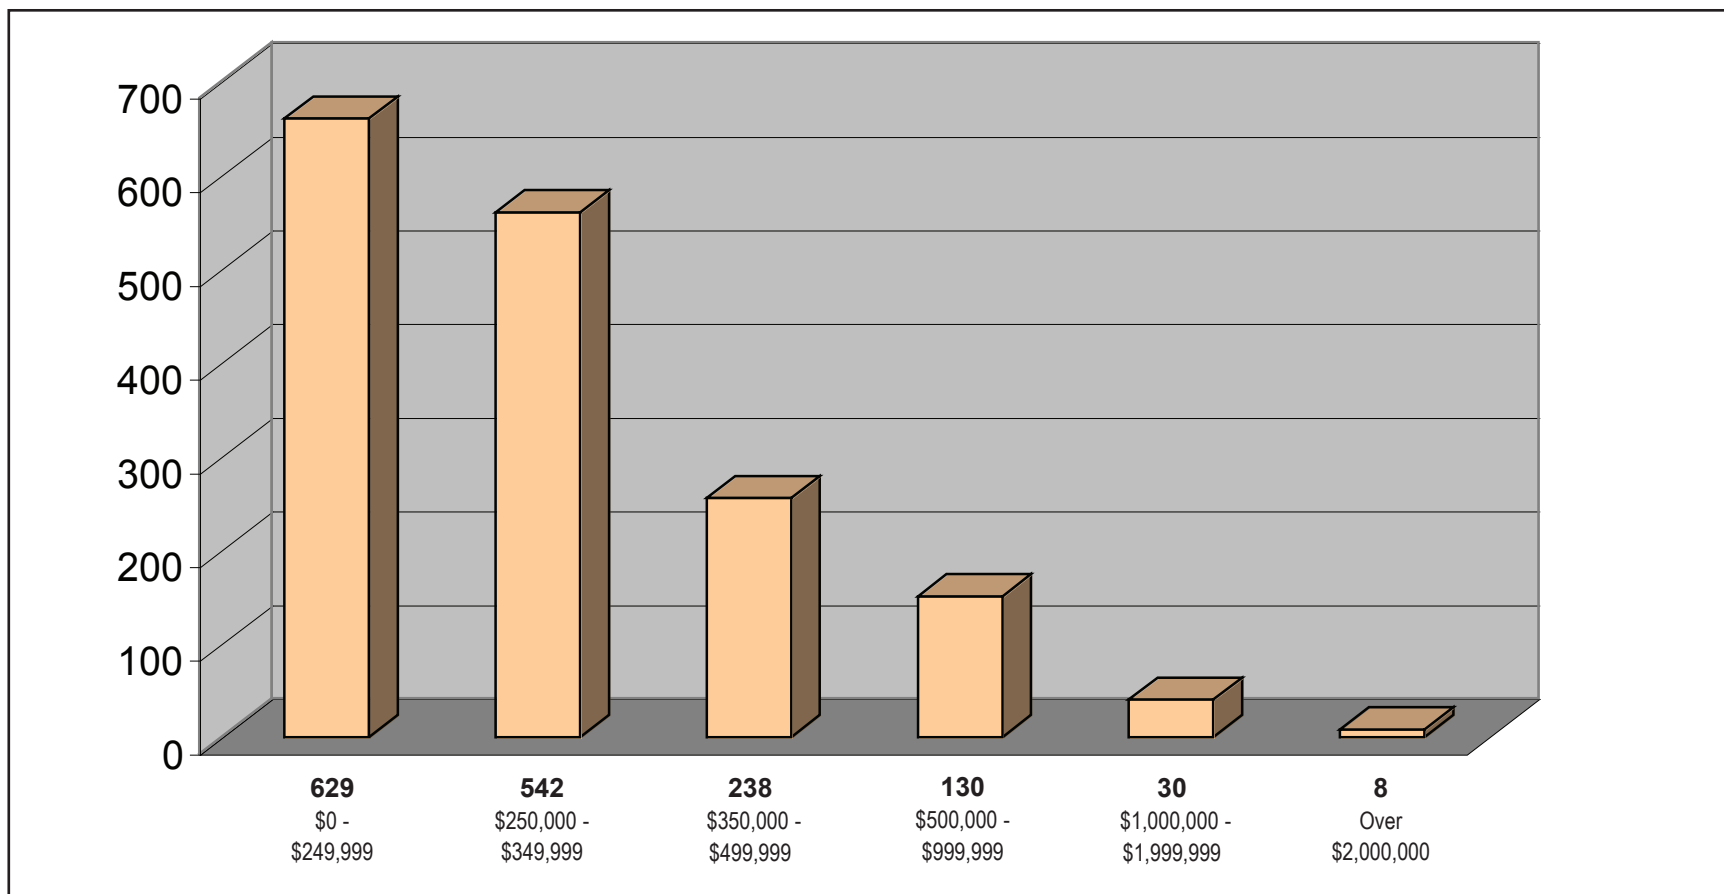

RENO/SPARKS

PROPERTIES SOLD 2008

January 1 thru June 30

SINGLE FAMILY

CHASE
INTERNATIONAL
real estate
chaseinternational.com