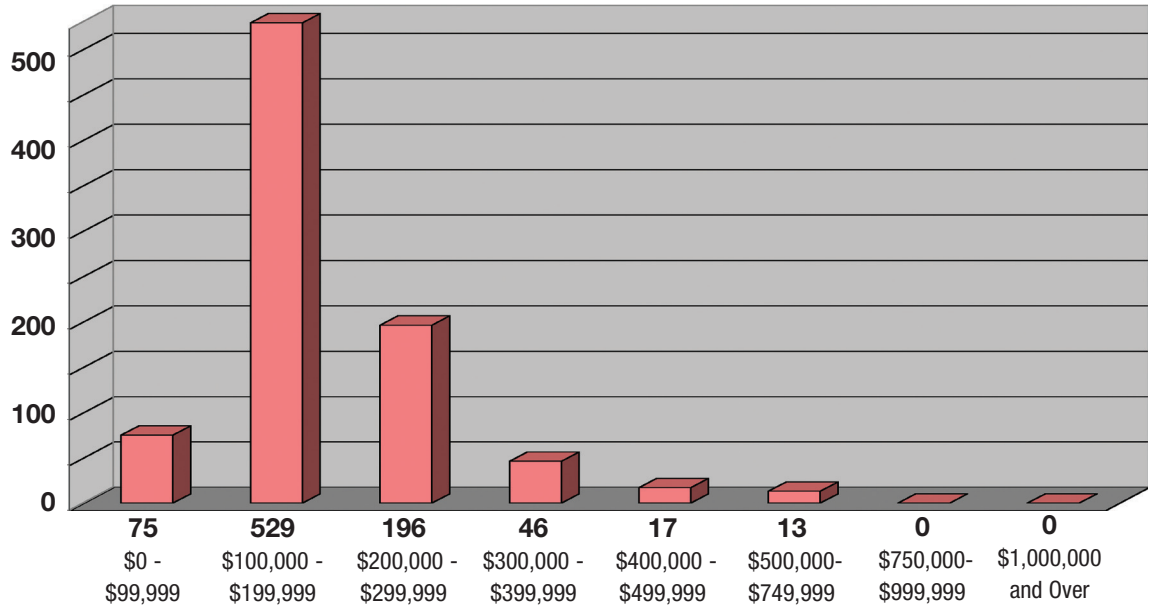

Properties Sold

SINGLE FAMILY - JANUARY 1 - JUNE 30 2010

SPARKS

RENO

Information gathered from Incline Village, Tahoe Sierra, Sierra Nevada, NNRMLS and South Lake Tahoe Board of Realtors MLS 06/30/2010

CHASE
INTERNATIONAL