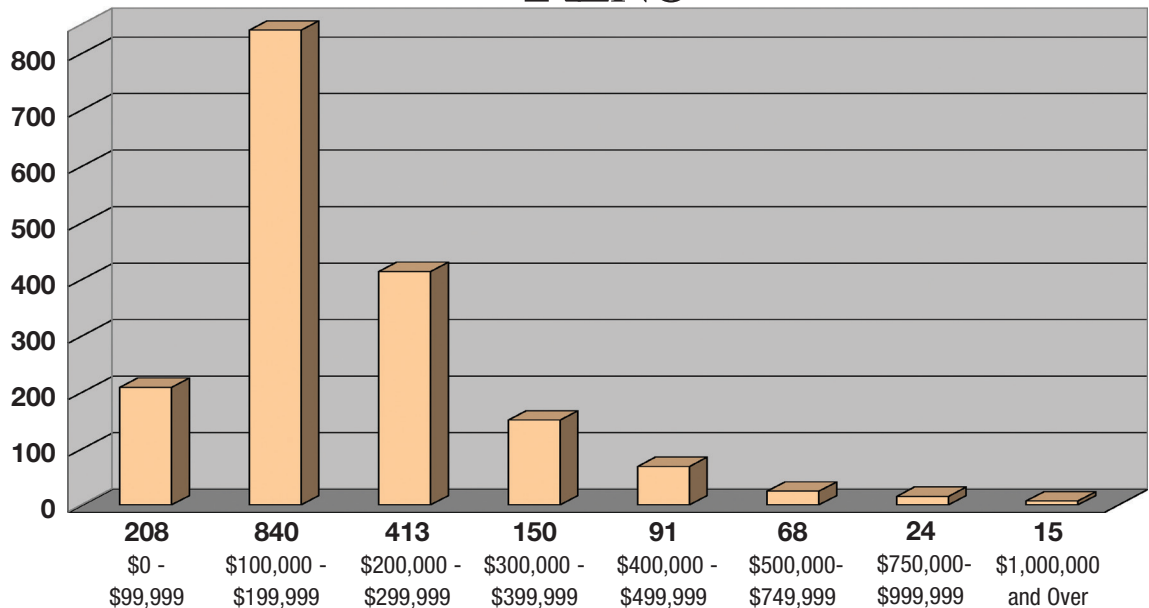

Properties Sold

SINGLE FAMILY - JANUARY 1 - JUNE 30 2010

SPARKS

RENO

Information gathered from Incline Village, Tahoe Sierra, Sierra Nevada, NNRMLS and South Lake Tahoe Board of Realtors MLS 06/30/2010

CHASE
INTERNATIONAL