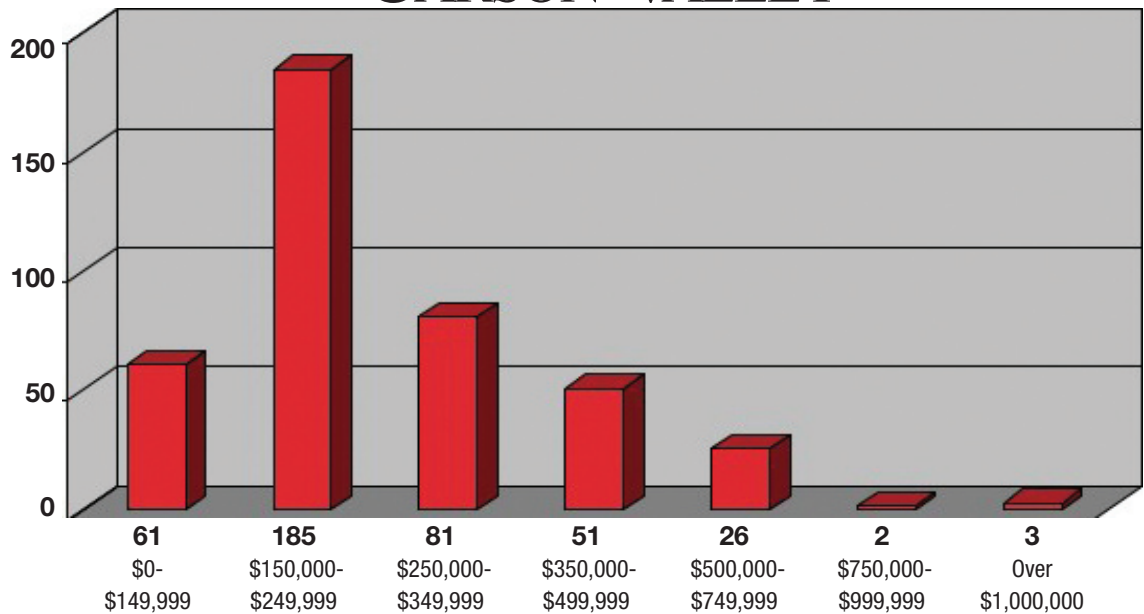

Properties Sold

SINGLE FAMILY - JANUARY 1 - SEPTEMBER 30, 2010

CARSON VALLEY

Information gathered from Incline Village, Tahoe Sierra, Sierra Nevada, NNRMLS and South Lake Tahoe Board of Realtors MLS 09/30/2010

CHASE
INTERNATIONAL

chaseinternational.com