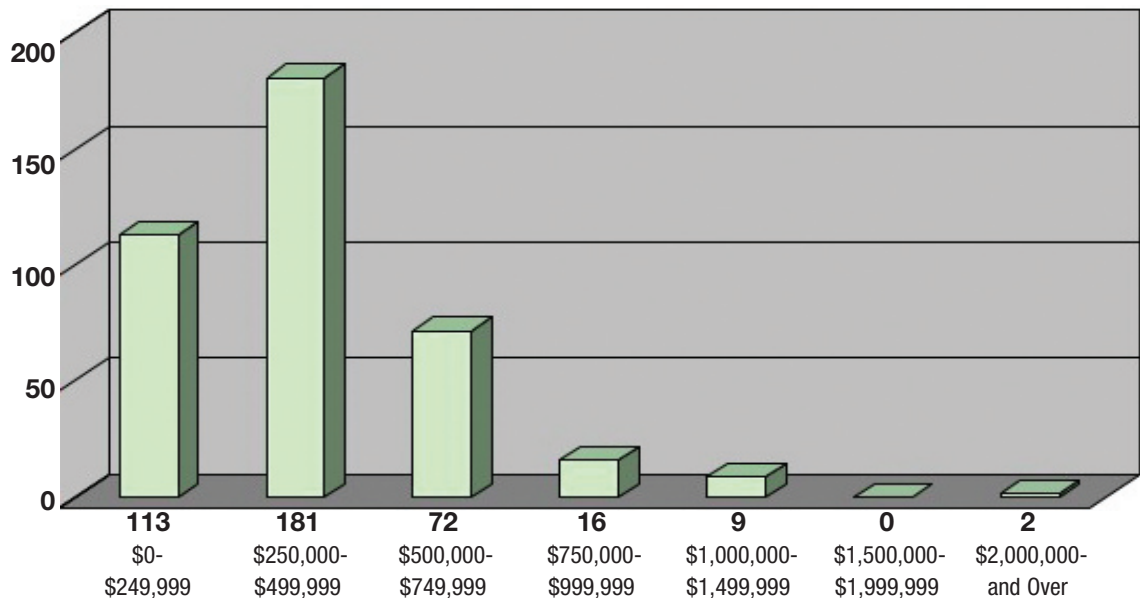

CHASE
INTERNATIONAL
chaseinternational.com

Properties Sold

SINGLE FAMILY - JANUARY 1 - SEPTEMBER 30, 2010

TAHOE CITY

SOUTH LAKE TAHOE

Information gathered from Incline Village, Tahoe Sierra, Sierra Nevada, NNRMLS and South Lake Tahoe Board of Realtors MLS 09/30/2010