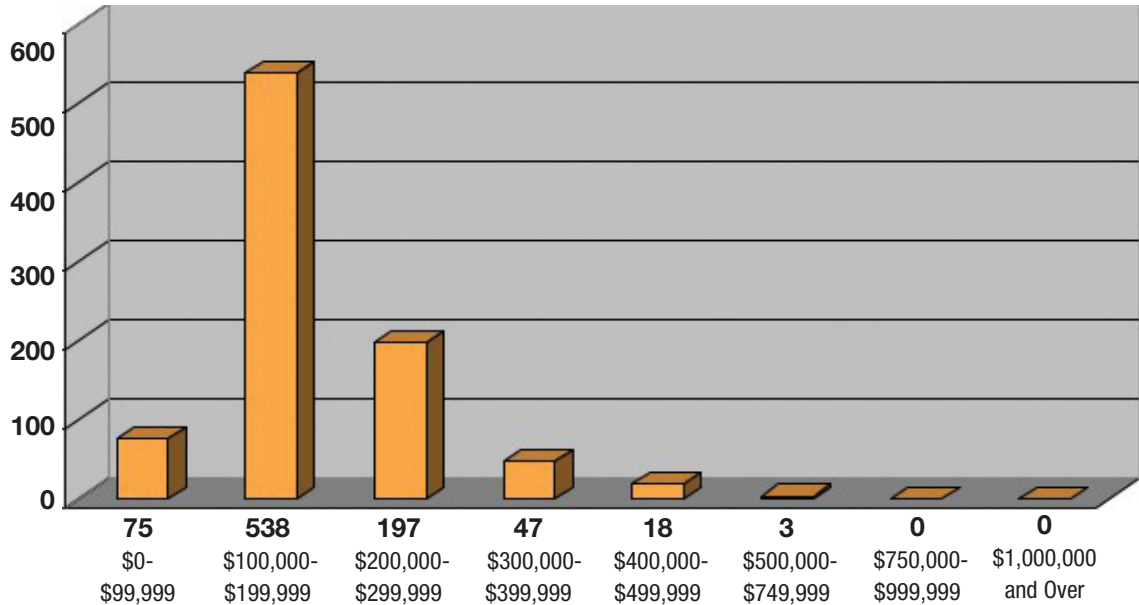

Properties Sold

SINGLE FAMILY - JANUARY 1 - SEPTEMBER 30, 2010

SPARKS