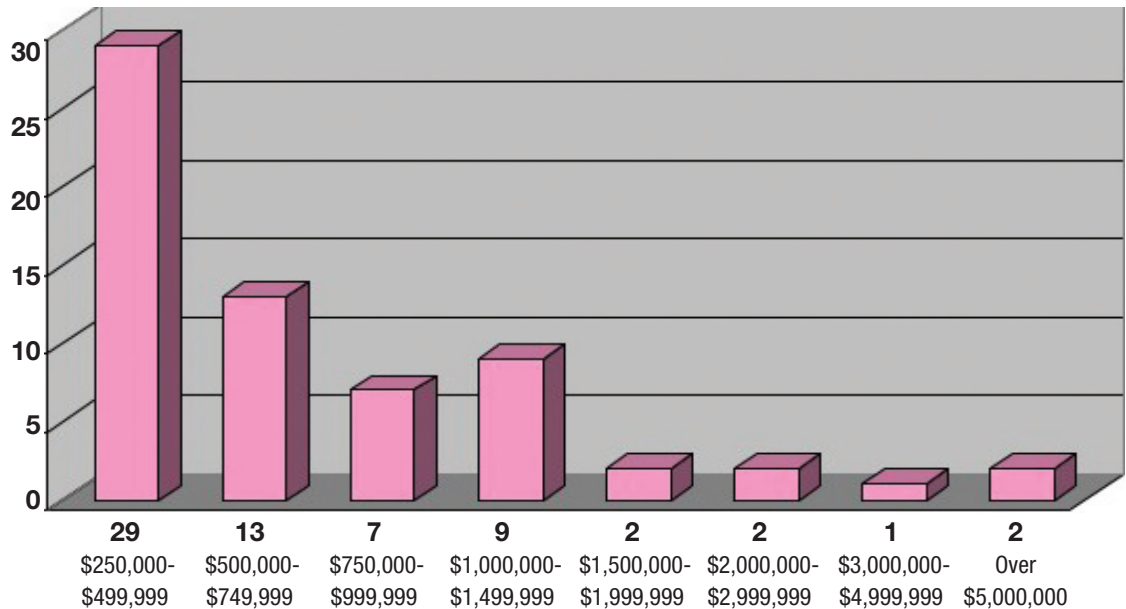

Properties Sold

SINGLE FAMILY - JANUARY 1 - SEPTEMBER 30, 2010

INCLINE VILLAGE

EAST SHORE

Information gathered from Incline Village, Tahoe Sierra, Sierra Nevada, NNRMLS and South Lake Tahoe Board of Realtors MLS 09/30/2010

CHASE
INTERNATIONAL
chaseinternational.com

Properties Sold

SINGLE FAMILY - JANUARY 1 - SEPTEMBER 30, 2010

TAHOE CITY

SOUTH LAKE TAHOE

Information gathered from Incline Village, Tahoe Sierra, Sierra Nevada, NNRMLS and South Lake Tahoe Board of Realtors MLS 09/30/2010