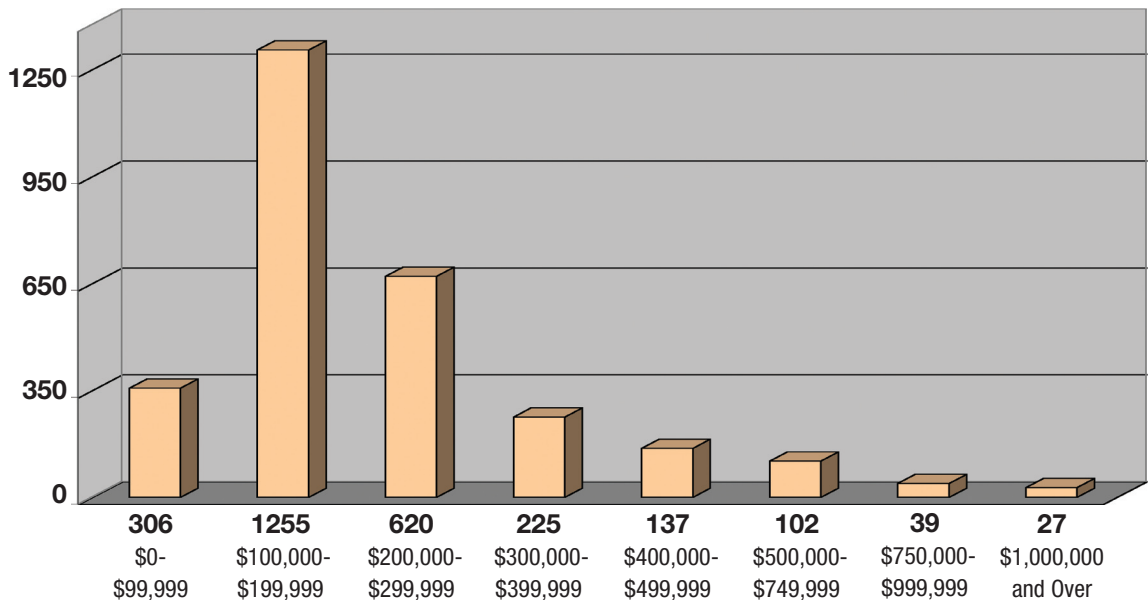

CHASE
INTERNATIONAL

chaseinternational.com

Properties Sold

SINGLE FAMILY - JANUARY 1 - SEPTEMBER 30, 2010

SPARKS

RENO

Information gathered from Incline Village, Tahoe Sierra, Sierra Nevada, NNRMLS and South Lake Tahoe Board of Realtors MLS 09/30/2010