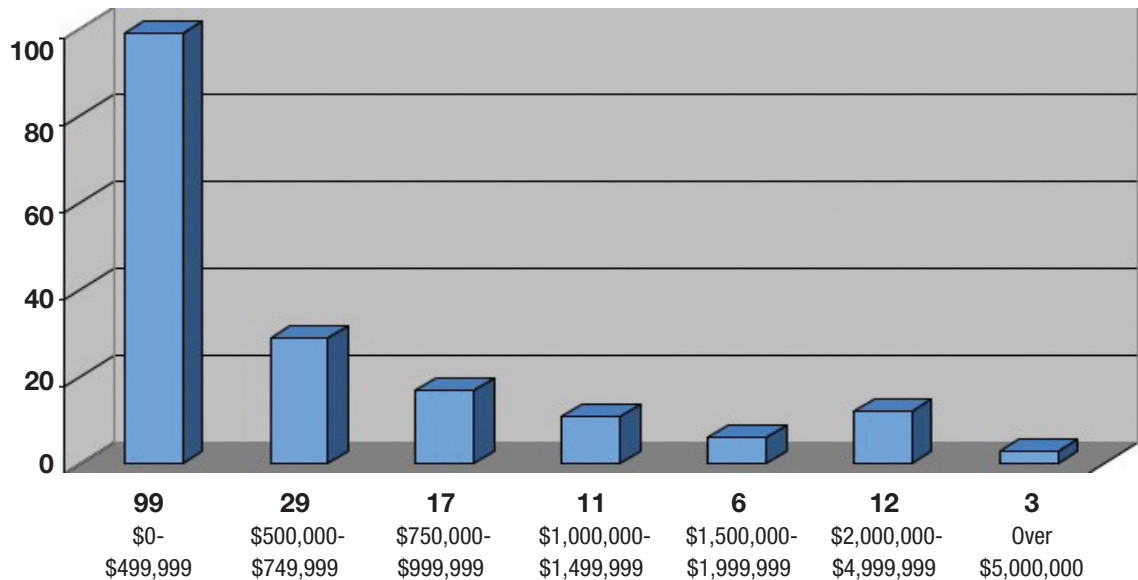

Properties Sold

SINGLE FAMILY - JANUARY 1 - SEPTEMBER 30, 2010

TAHOE CITY