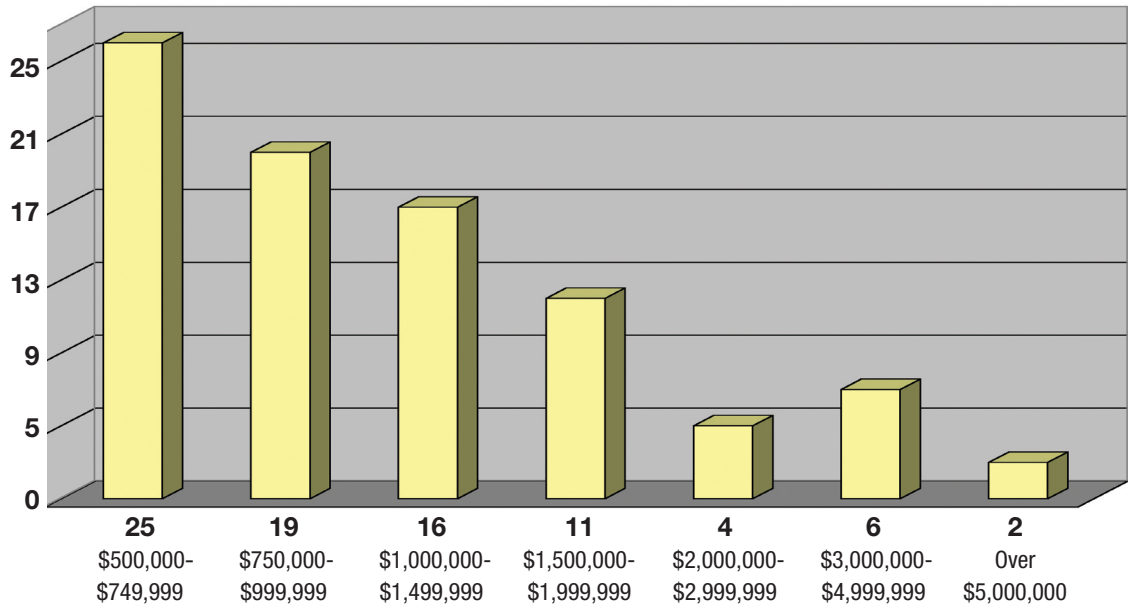

Properties Sold

SINGLE FAMILY - JANUARY 1 - SEPTEMBER 30, 2010

INCLINE VILLAGE

EAST SHORE

Information gathered from Incline Village, Tahoe Sierra, Sierra Nevada, NNRMLS and South Lake Tahoe Board of Realtors MLS 09/30/2010