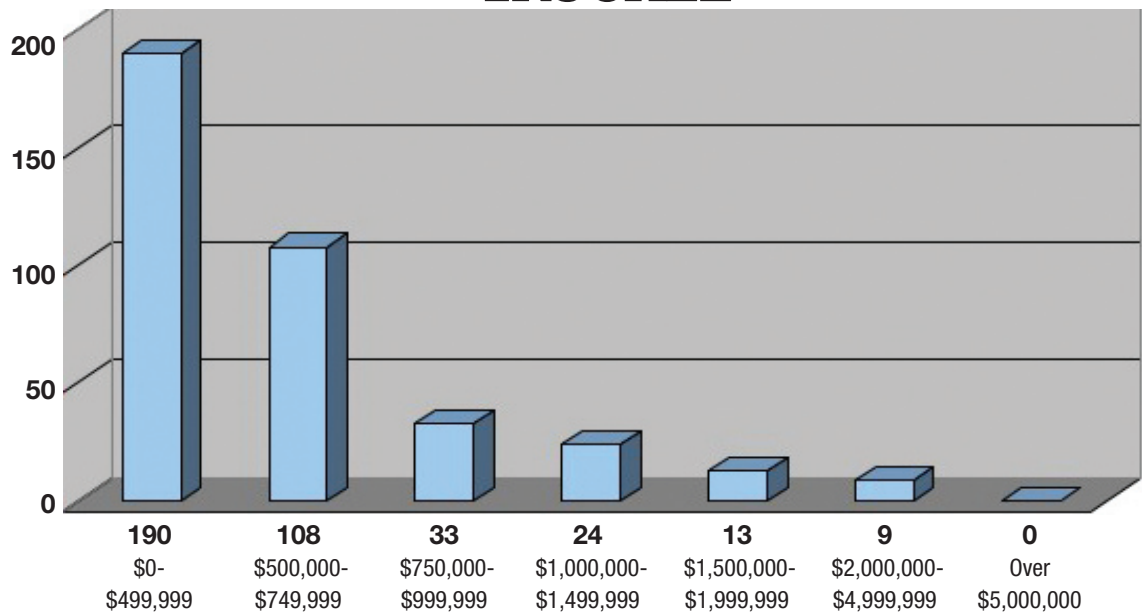

CHASE
INTERNATIONAL

chaseinternational.com

Properties Sold

SINGLE FAMILY - JANUARY 1 - SEPTEMBER 30, 2010

TRUCKEE

Information gathered from Incline Village, Tahoe Sierra, Sierra Nevada, NNRMLS and South Lake Tahoe Board of Realtors MLS 09/30/2010