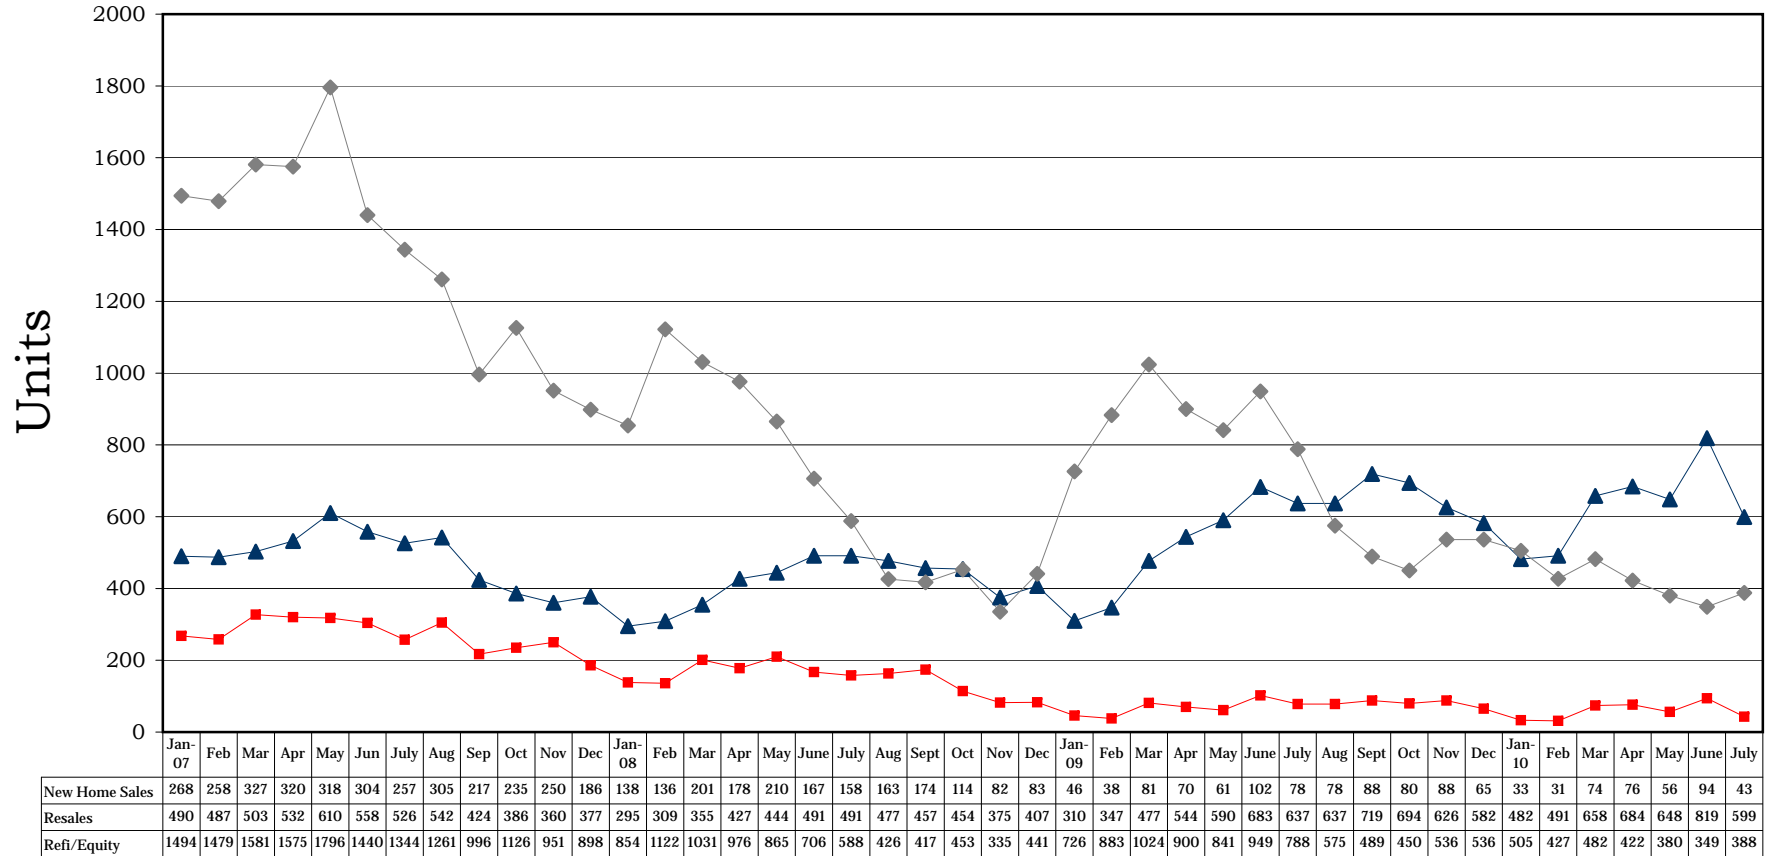

Washoe County Insured Recording Statistics January 2007 - July 2010 Resale/New Home/Refinance Trend

*Source: Dataquik Information Systems. Ticor does not guarantee the accuracy of this data. This is for informational purposes only and is intended to view the general market trend in Washoe County.