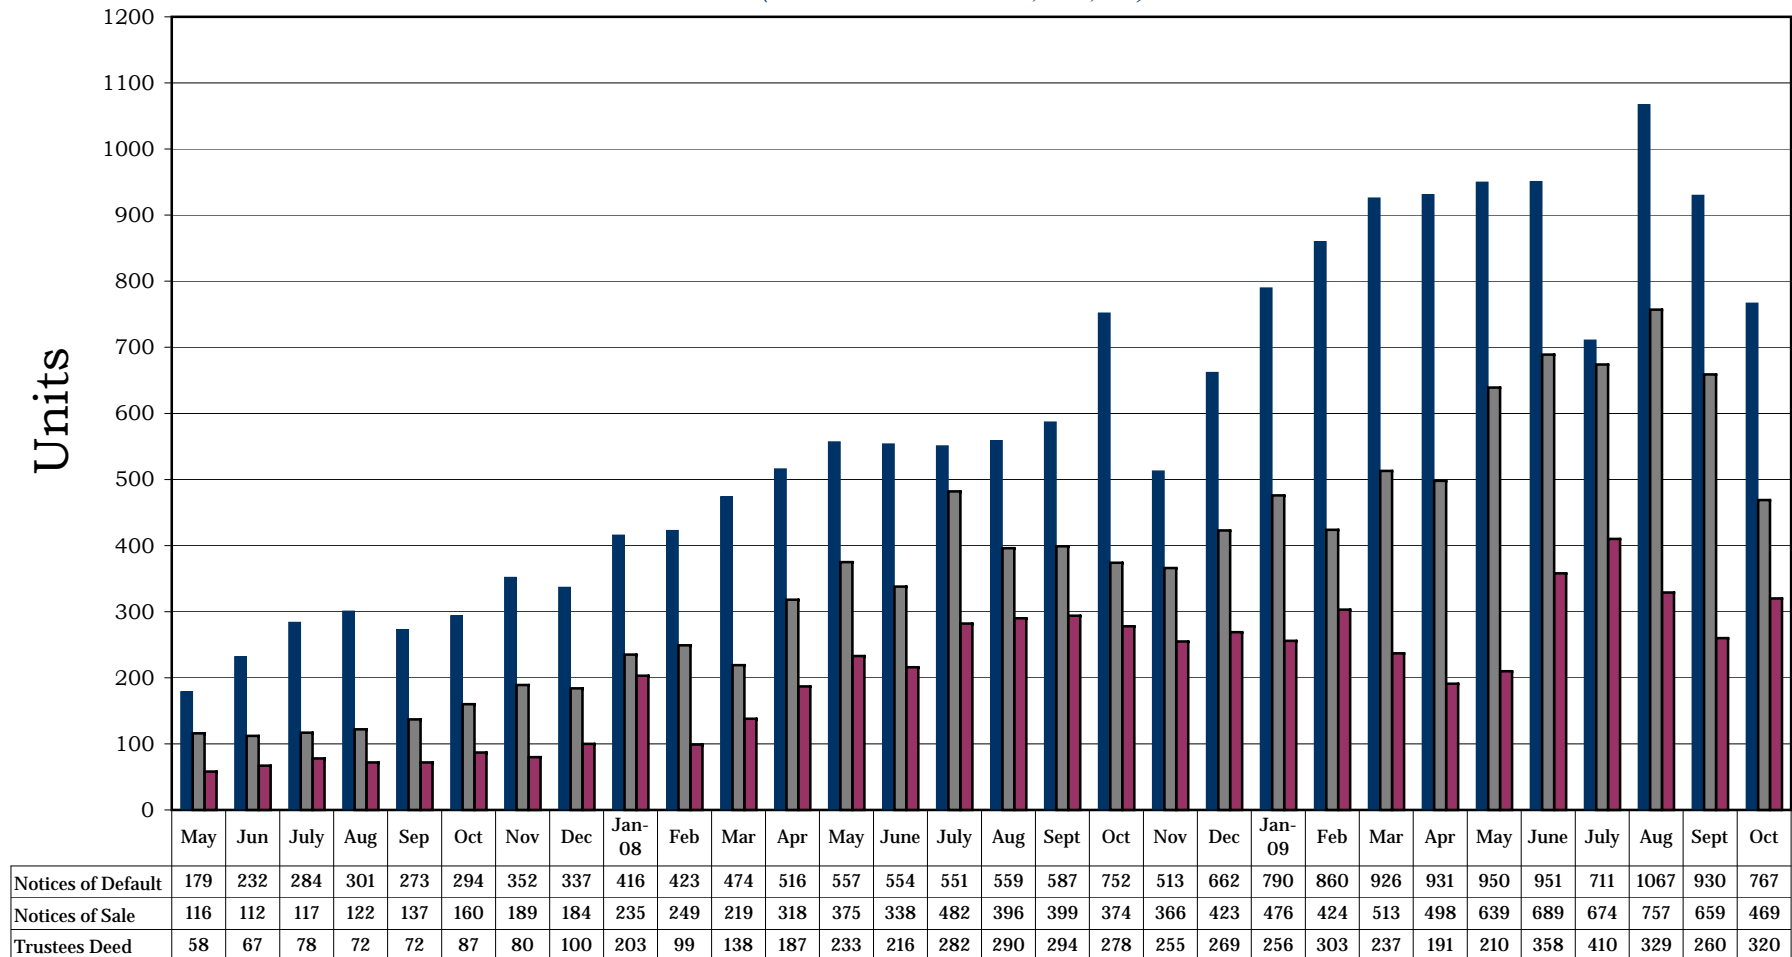

**Washoe County Recording Statistics**  
**May 2007 - October 2009**  
**All Notices of Default, Notices of Sale, & Trustees Deed Filings**  
*(Includes All Deeds of Trusts, HOA, Etc.)*

- Notices of Default
- Notices of Sale
- Trustees Deed

\*Source: Washoe County Recorder's Office. Ticor does not guarantee the accuracy of this data. This is for informational purposes only and is intended to view the general market trend in Washoe County.