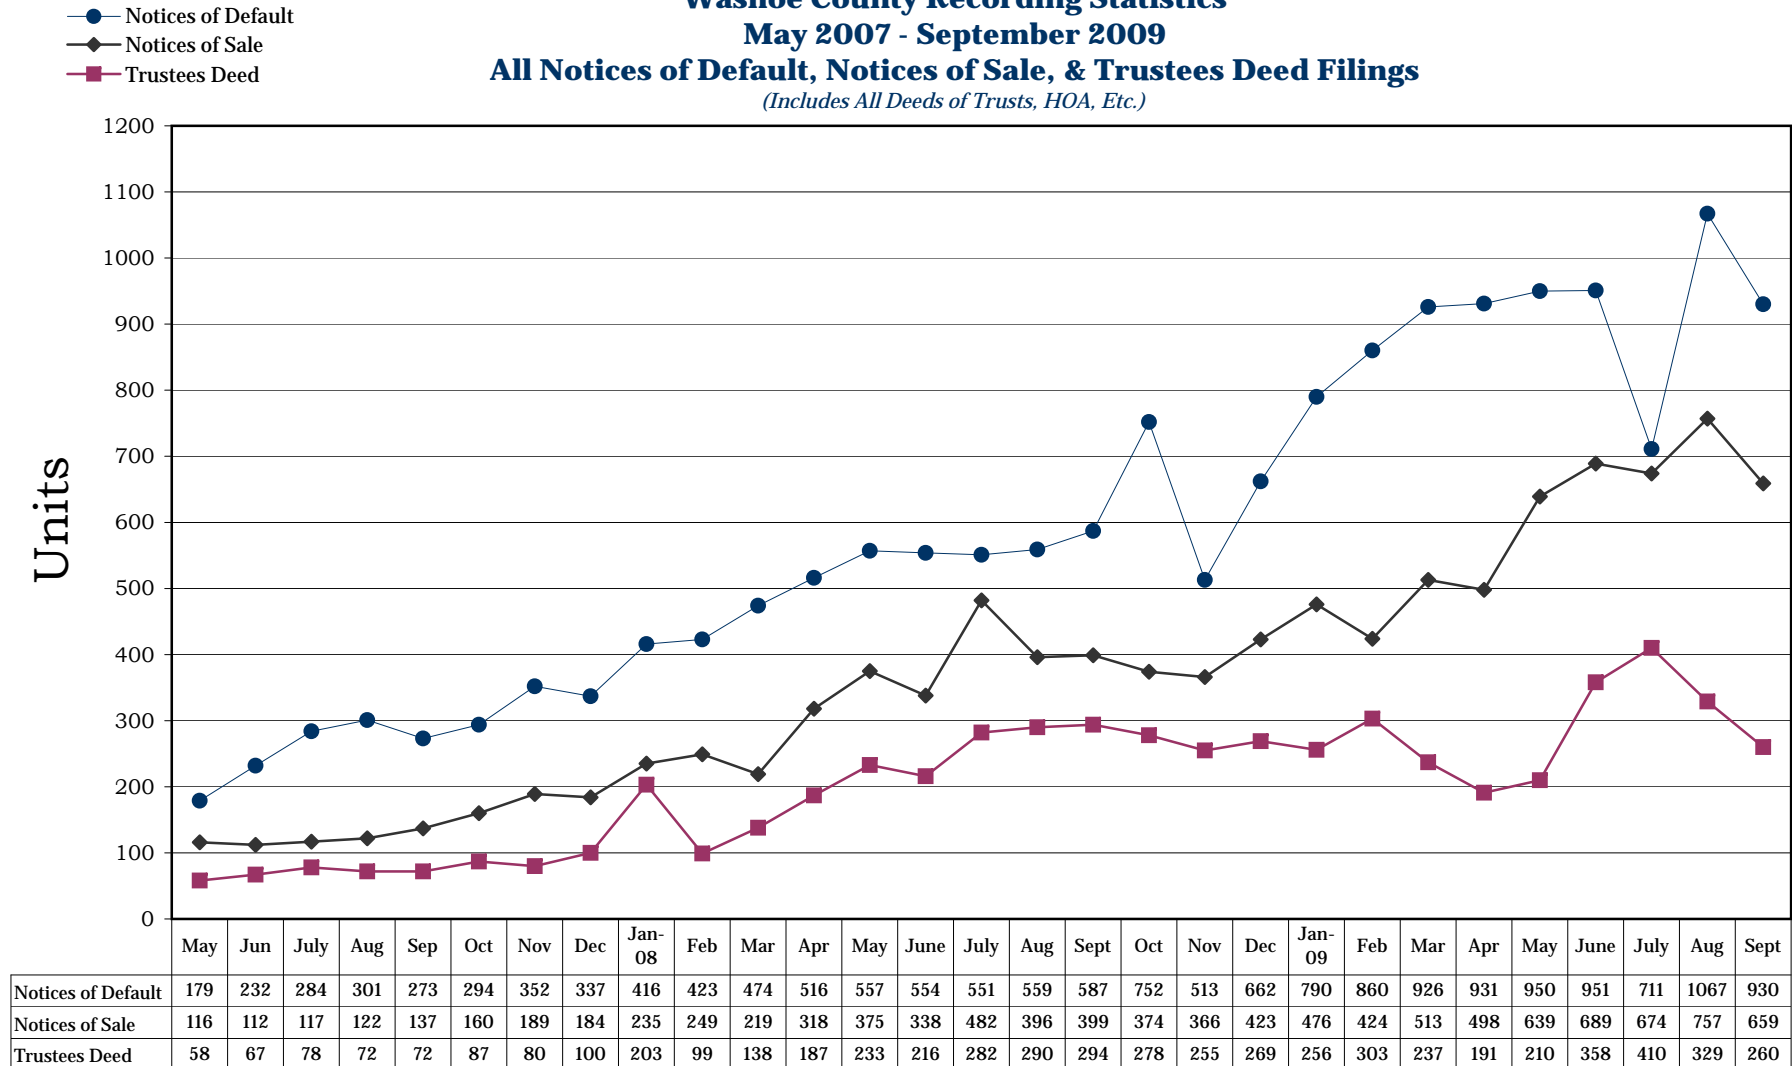

**Washoe County Recording Statistics**  
**May 2007 - September 2009**  
**All Notices of Default, Notices of Sale, & Trustees Deed Filings**  
*(Includes All Deeds of Trusts, HOA, Etc.)*

\*Source: Washoe County Recorder's Office. Ticor does not guarantee the accuracy of this data. This is for informational purposes only and is intended to view the general market trend in Washoe County.