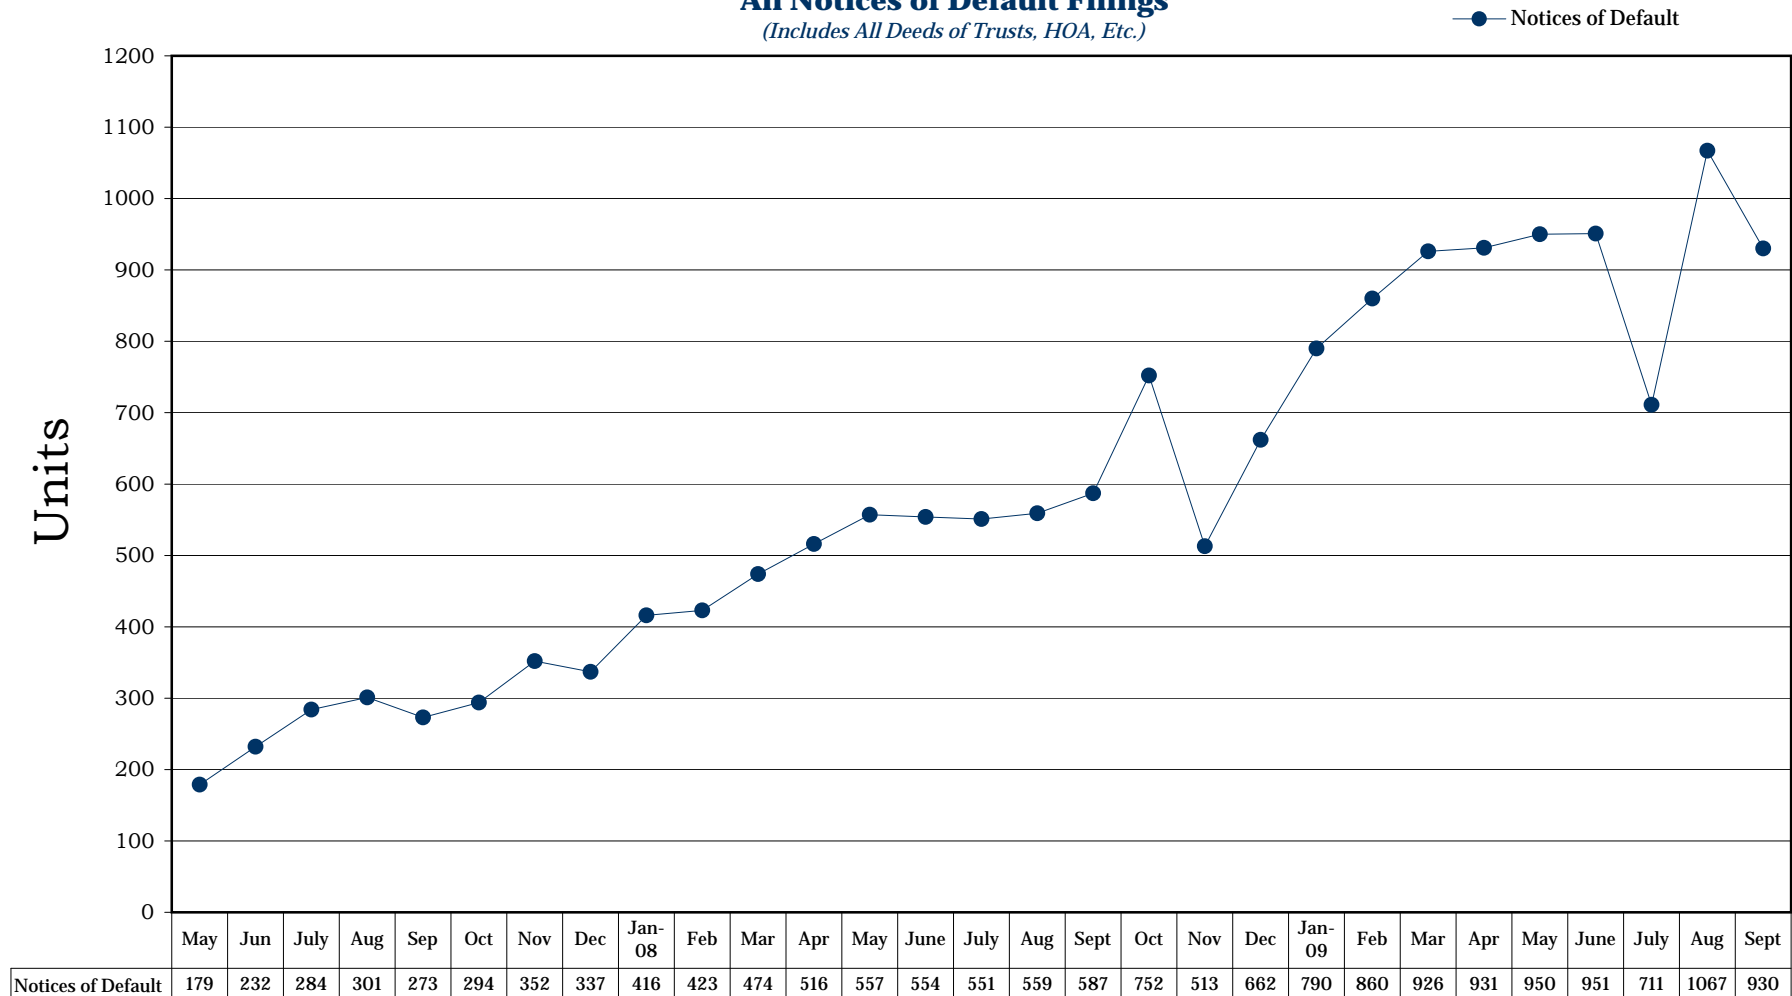

Washoe County Recording Statistics
May 2007 - September 2009
All Notices of Default Filings
(Includes All Deeds of Trusts, HOA, Etc.)

*Source: Washoe County Recorder's Office. Ticor does not guarantee the accuracy of this data. This is for informational purposes only and is intended to view the general market trend in Washoe County.