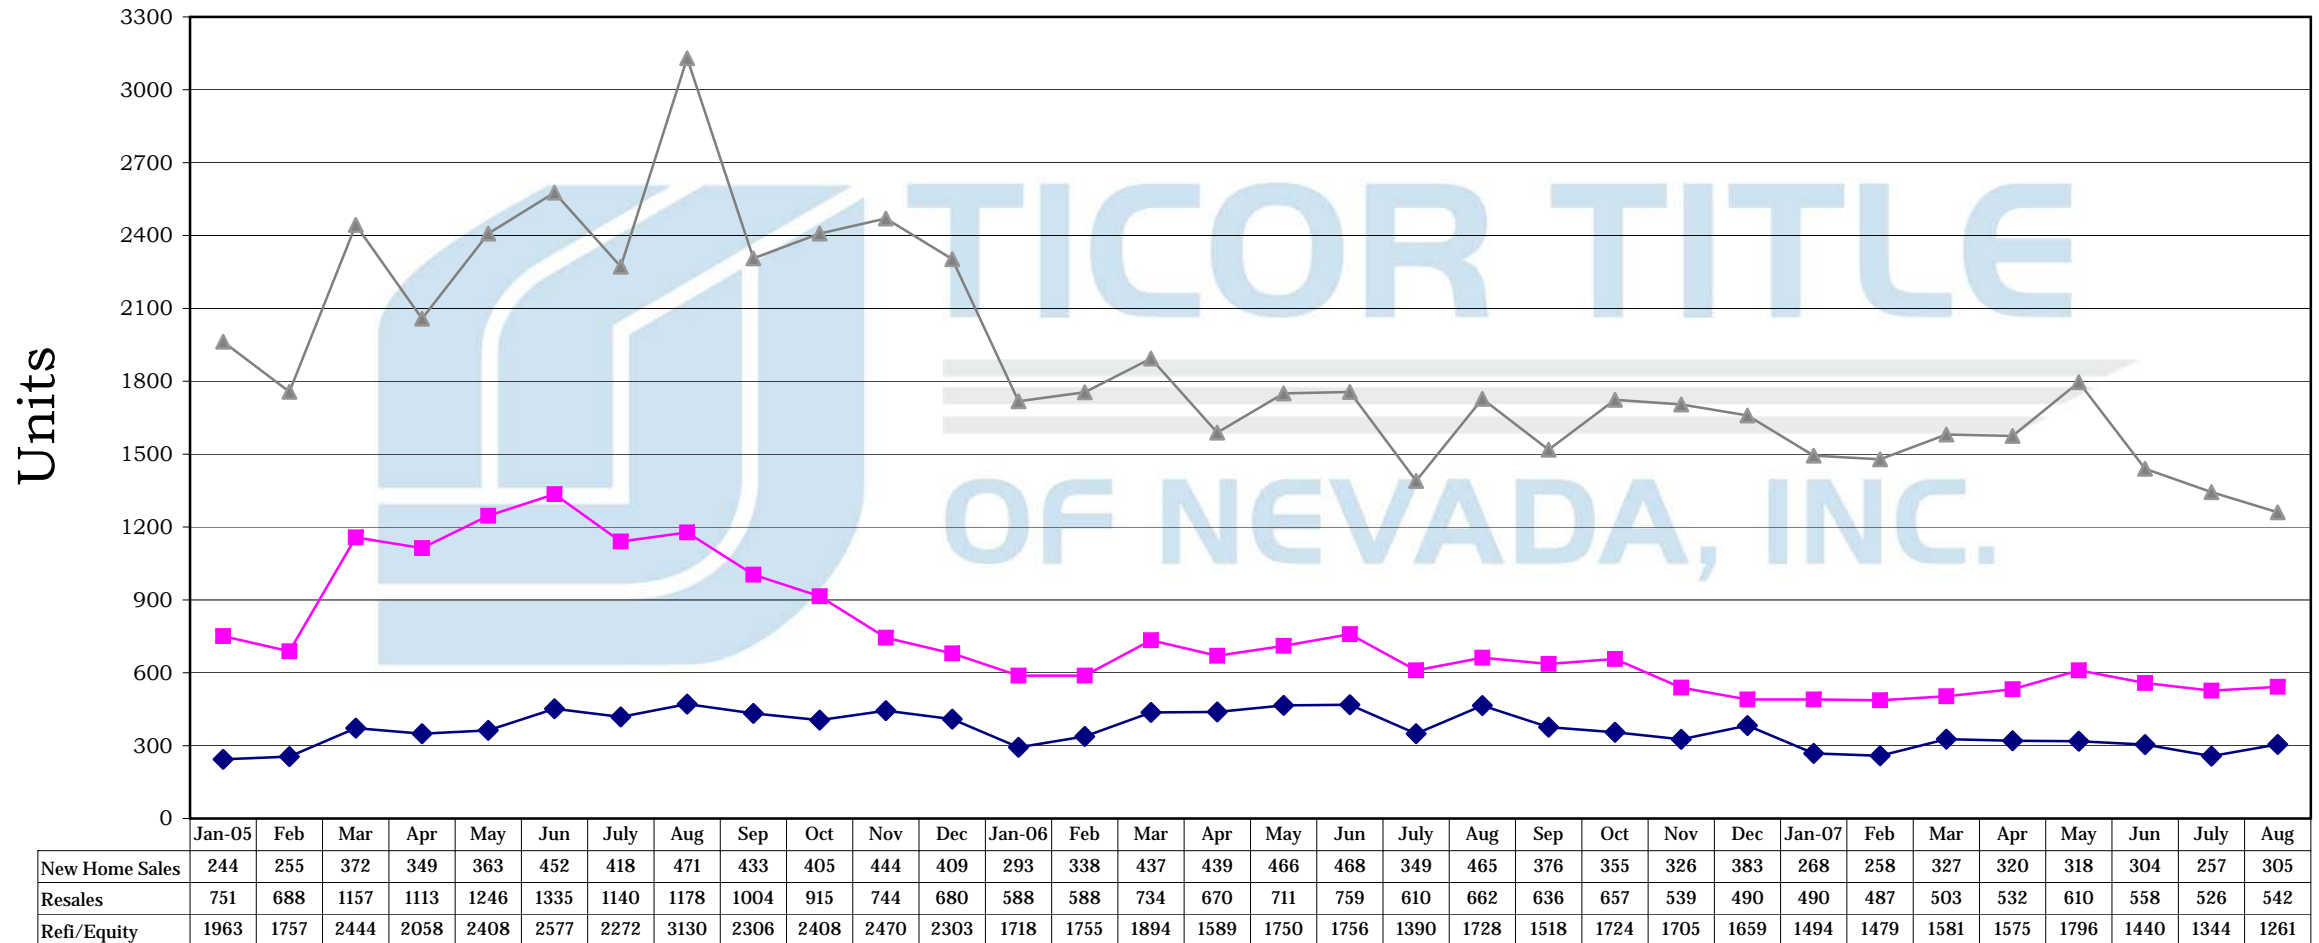

Washoe County Insured Recording Statistics 2005 - 2007

Resale/NewHome/Refinance Trend

◆ New Home Sales ■ Resales ▲ Refi/Equity

*Statistics obtained from Dataquik Information Systems. Ticor does not guarantee the accuracy of this data. This is for informational purposes only and is intended to view the general market trend in Washoe County.