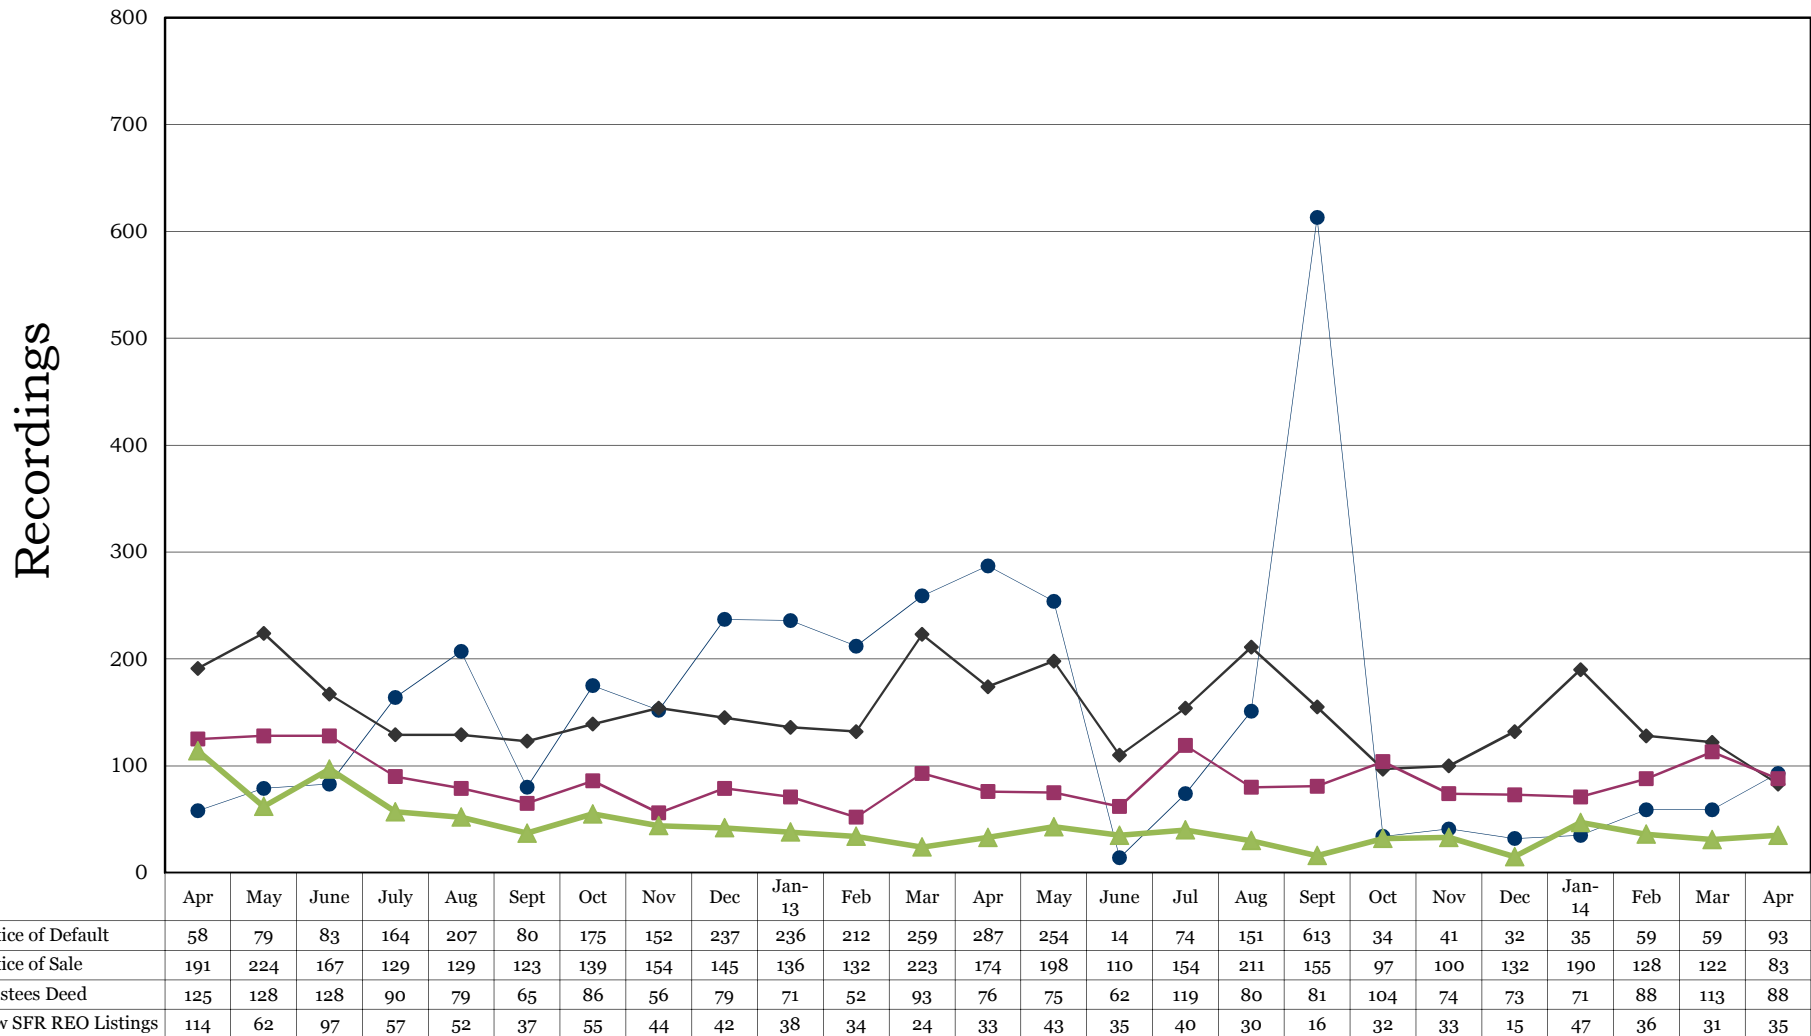

## Washoe County Recording Statistics April 2012- April 2014

**All Notices of Default, Notices of Sale, Trustees Deed Filings, New SFR REO Listings**  
*(Recordings Include All Deeds of Trust - Residential & Commercial Combined)*

\*Sources: Washoe County Recorder's Office and NNRMLS. Ticor does not guarantee the accuracy of this data. This is for informational purposes only and is intended to view the general market trend in Washoe County.