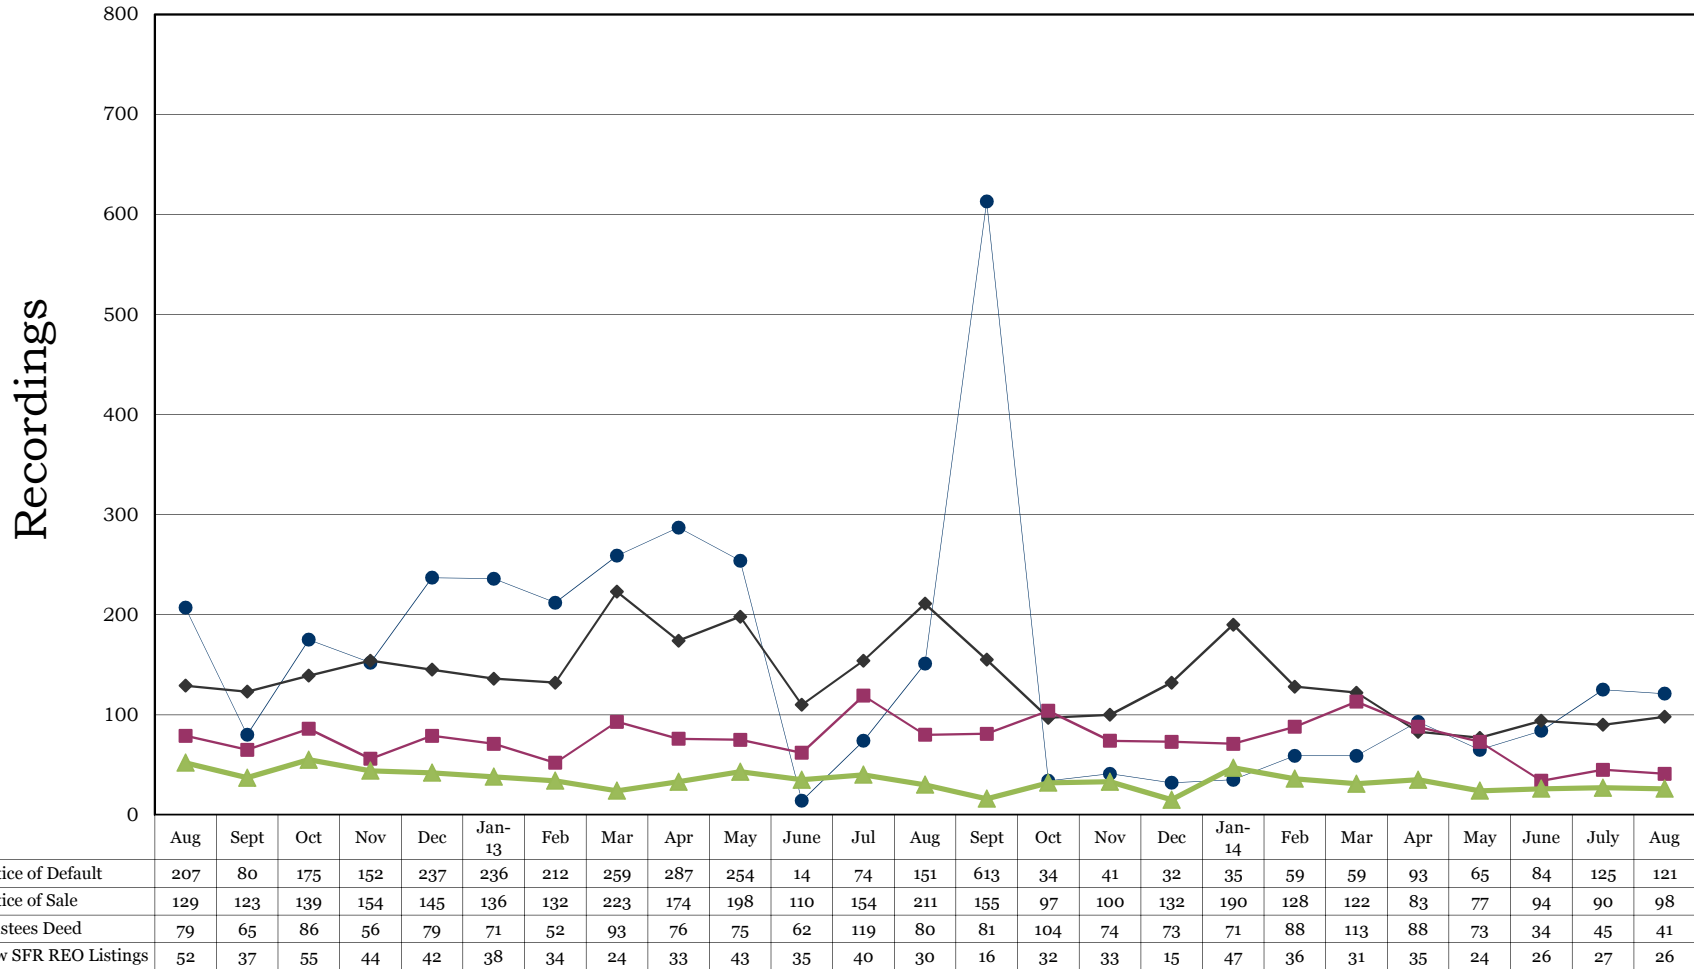

**Washoe County Recording Statistics**  
**August 2012- August 2014**  
**All Notices of Default, Notices of Sale, Trustees Deed Filings, New SFR REO Listings**  
*(Recordings Include All Deeds of Trust - Residential & Commercial Combined)*

\*Sources: Washoe County Recorder's Office and NNRMLS. Ticor does not guarantee the accuracy of this data. This is for informational purposes only and is intended to view the general market trend in Washoe County.