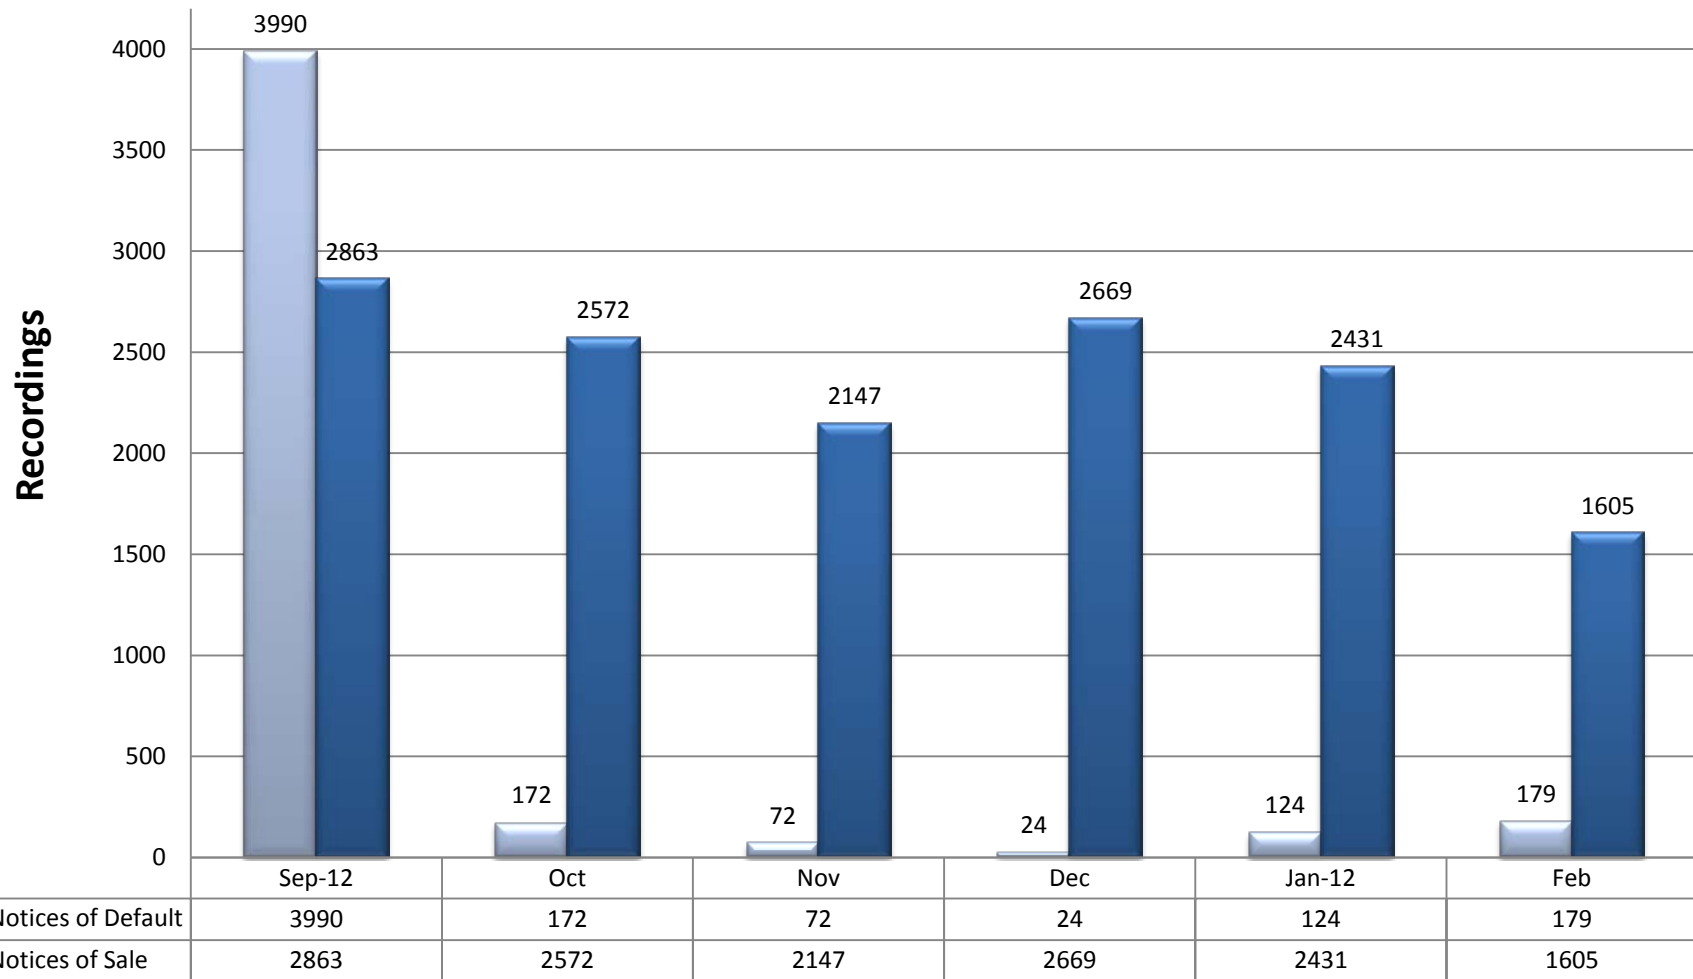

Clark County Recording Statistics

October 2011 - February 2012
Notices of Default & Notices of Sale

■ Notices of Default ■ Notices of Sale

*Sources: Clark County Recorder's Office. Ticor does not guarantee the accuracy of this data. This is for informational purposes only and is intended to view the general market trend in Clark County