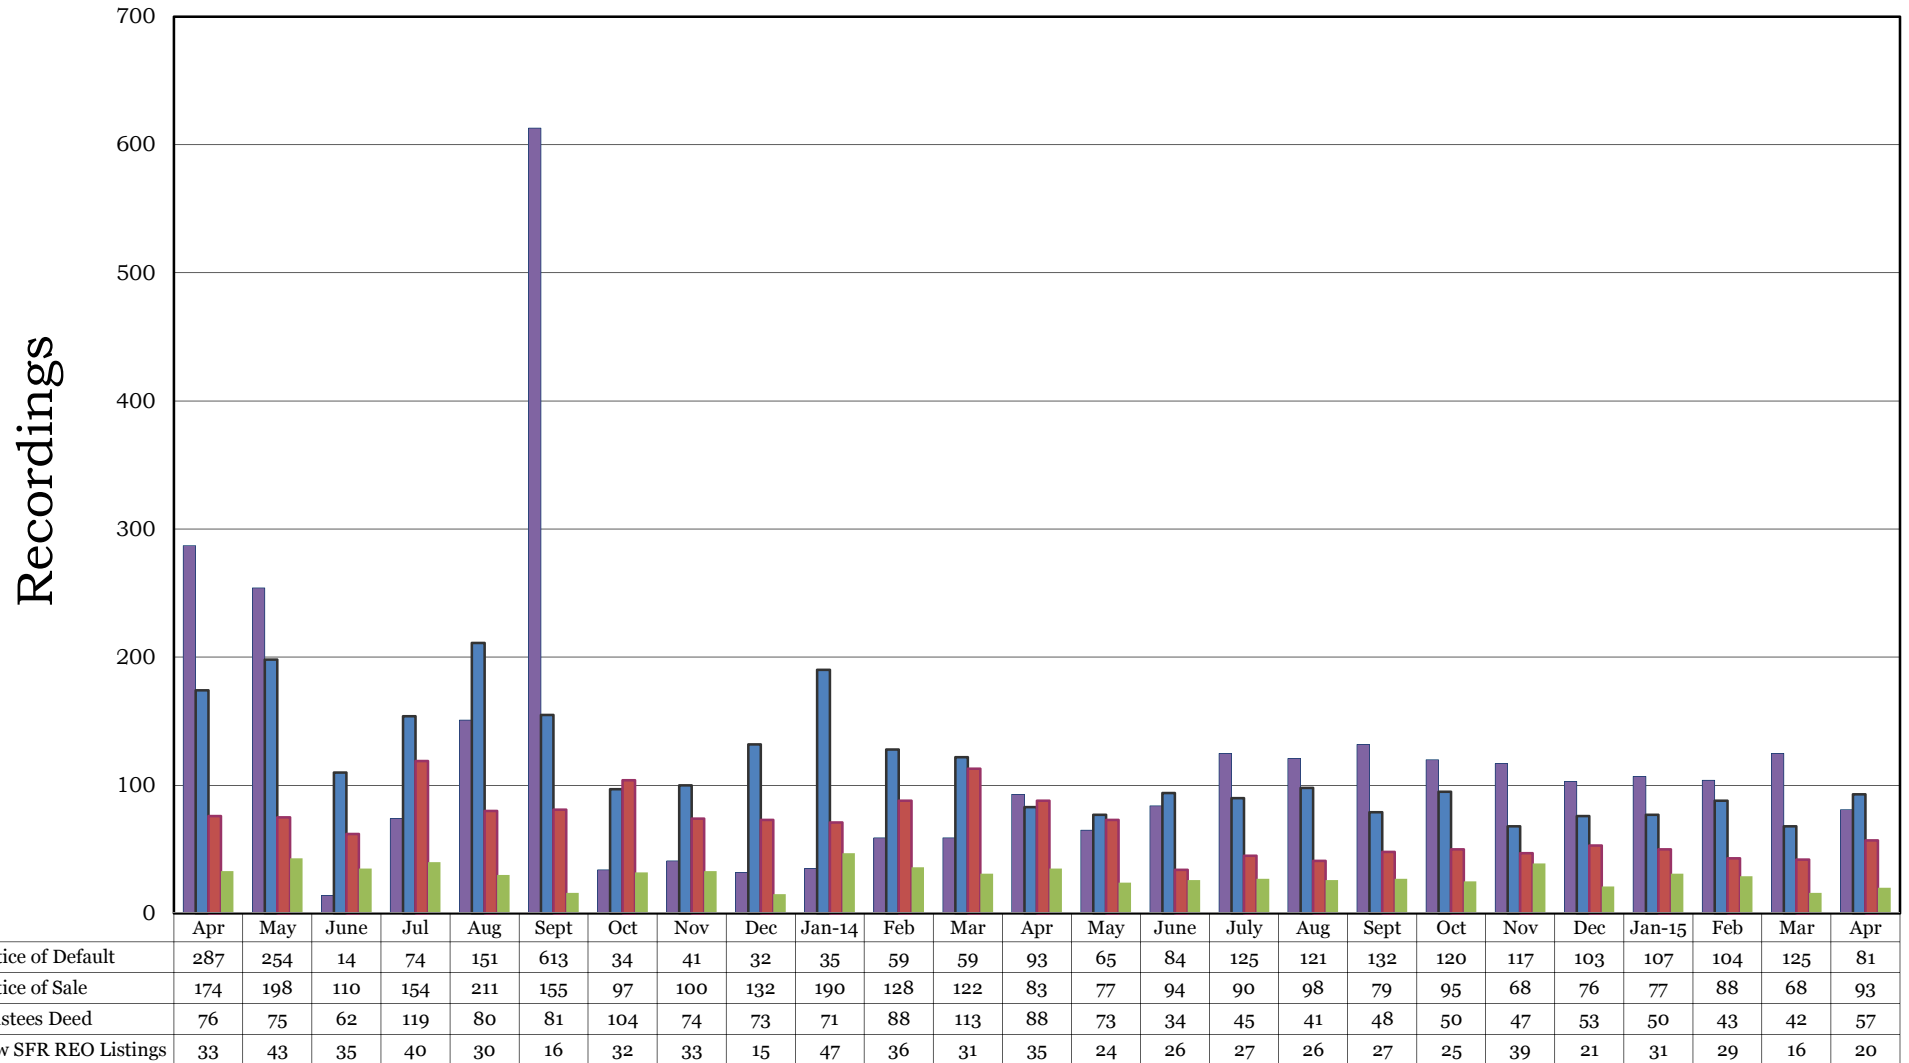

## Washoe County Recording Statistics April 2013 - April 2015

### All Notices of Default, Notices of Sale, Trustees Deed Filings, New SFR REO Listings

*(Recordings Include All Deeds of Trust - Residential & Commercial Combined)*

\*Sources: Washoe County Recorder's Office and NNRMLS. Ticor does not guarantee the accuracy of this data. This is for informational purposes only and is intended to view the general market trend in Washoe County.