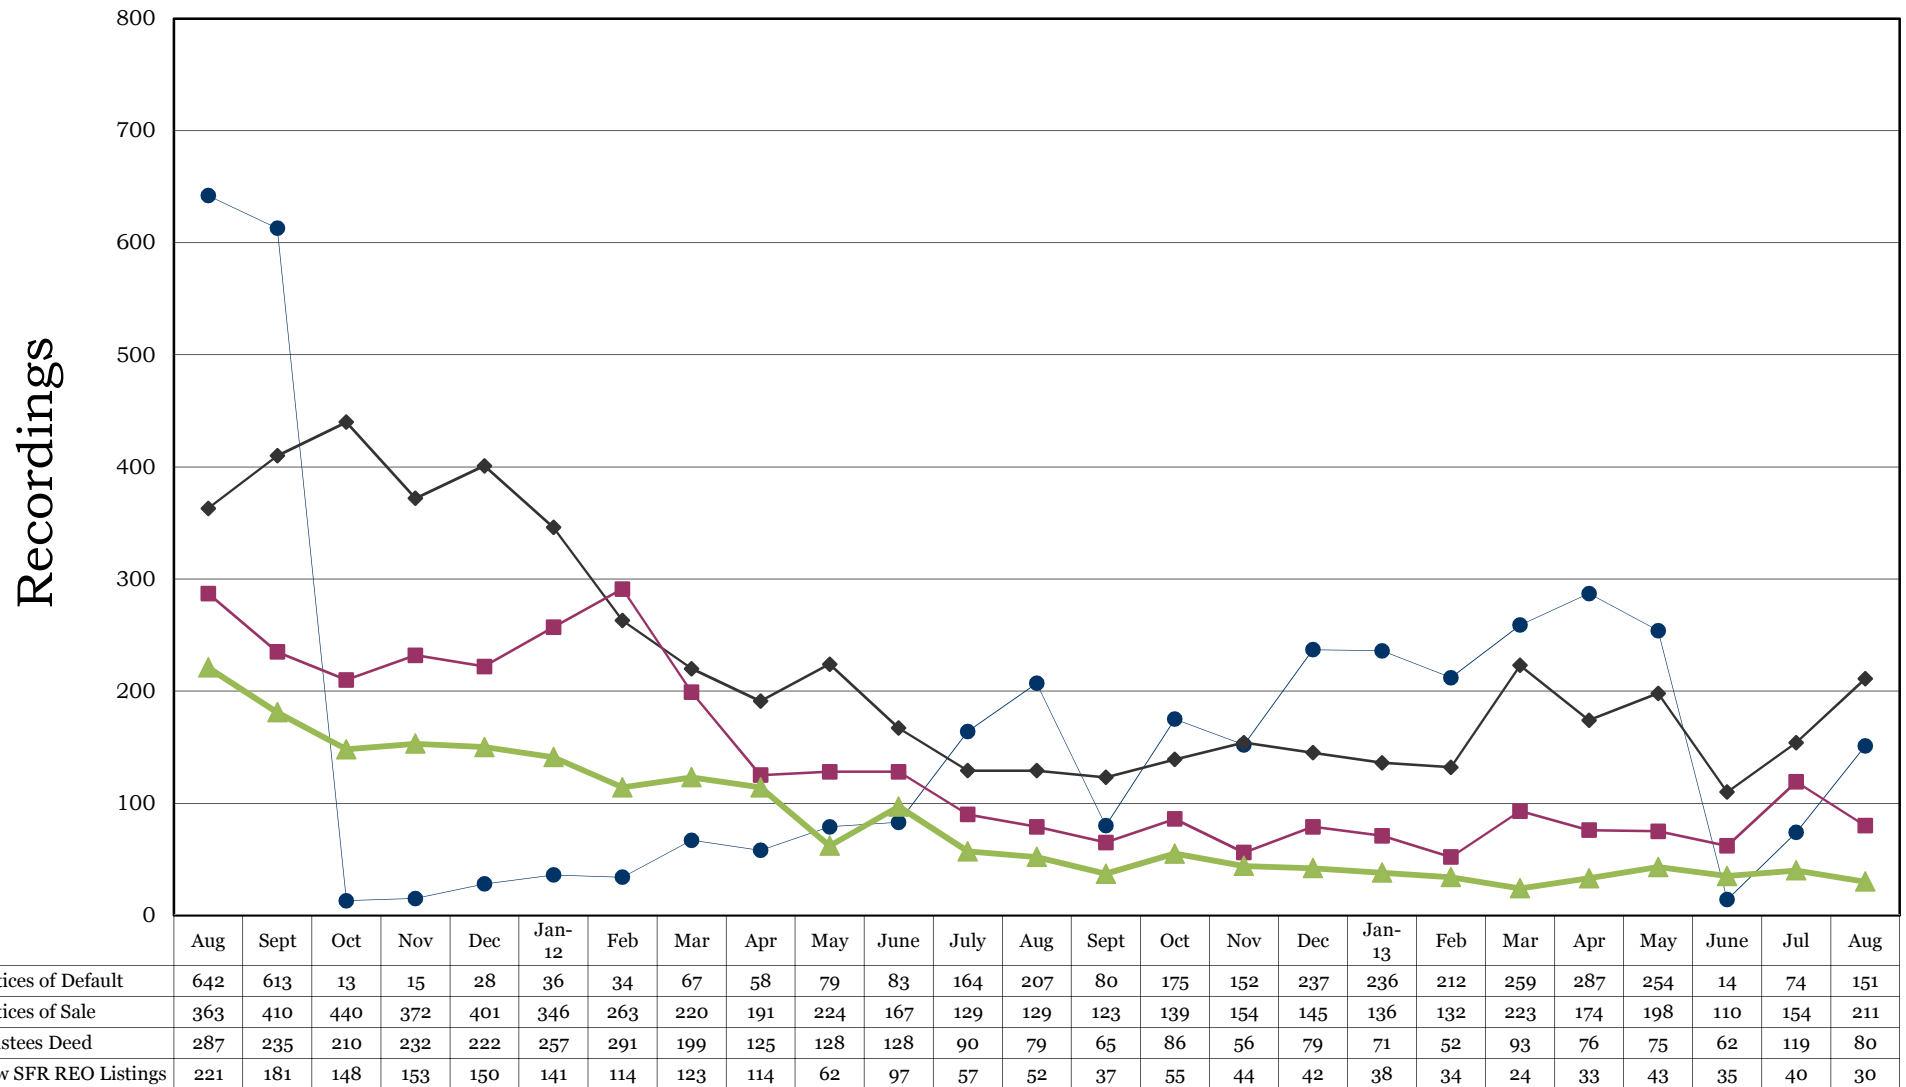

## Washoe County Recording Statistics August 2011 - 2013

### All Notices of Default, Notices of Sale, Trustees Deed Filings

*(Recordings Include All Deeds of Trust - Residential & Commercial Combined)*

\*Sources: Washoe County Recorder's Office and NNRMLS. Ticor does not guarantee the accuracy of this data. This is for informational purposes only and is intended to view the general market trend in Washoe County.