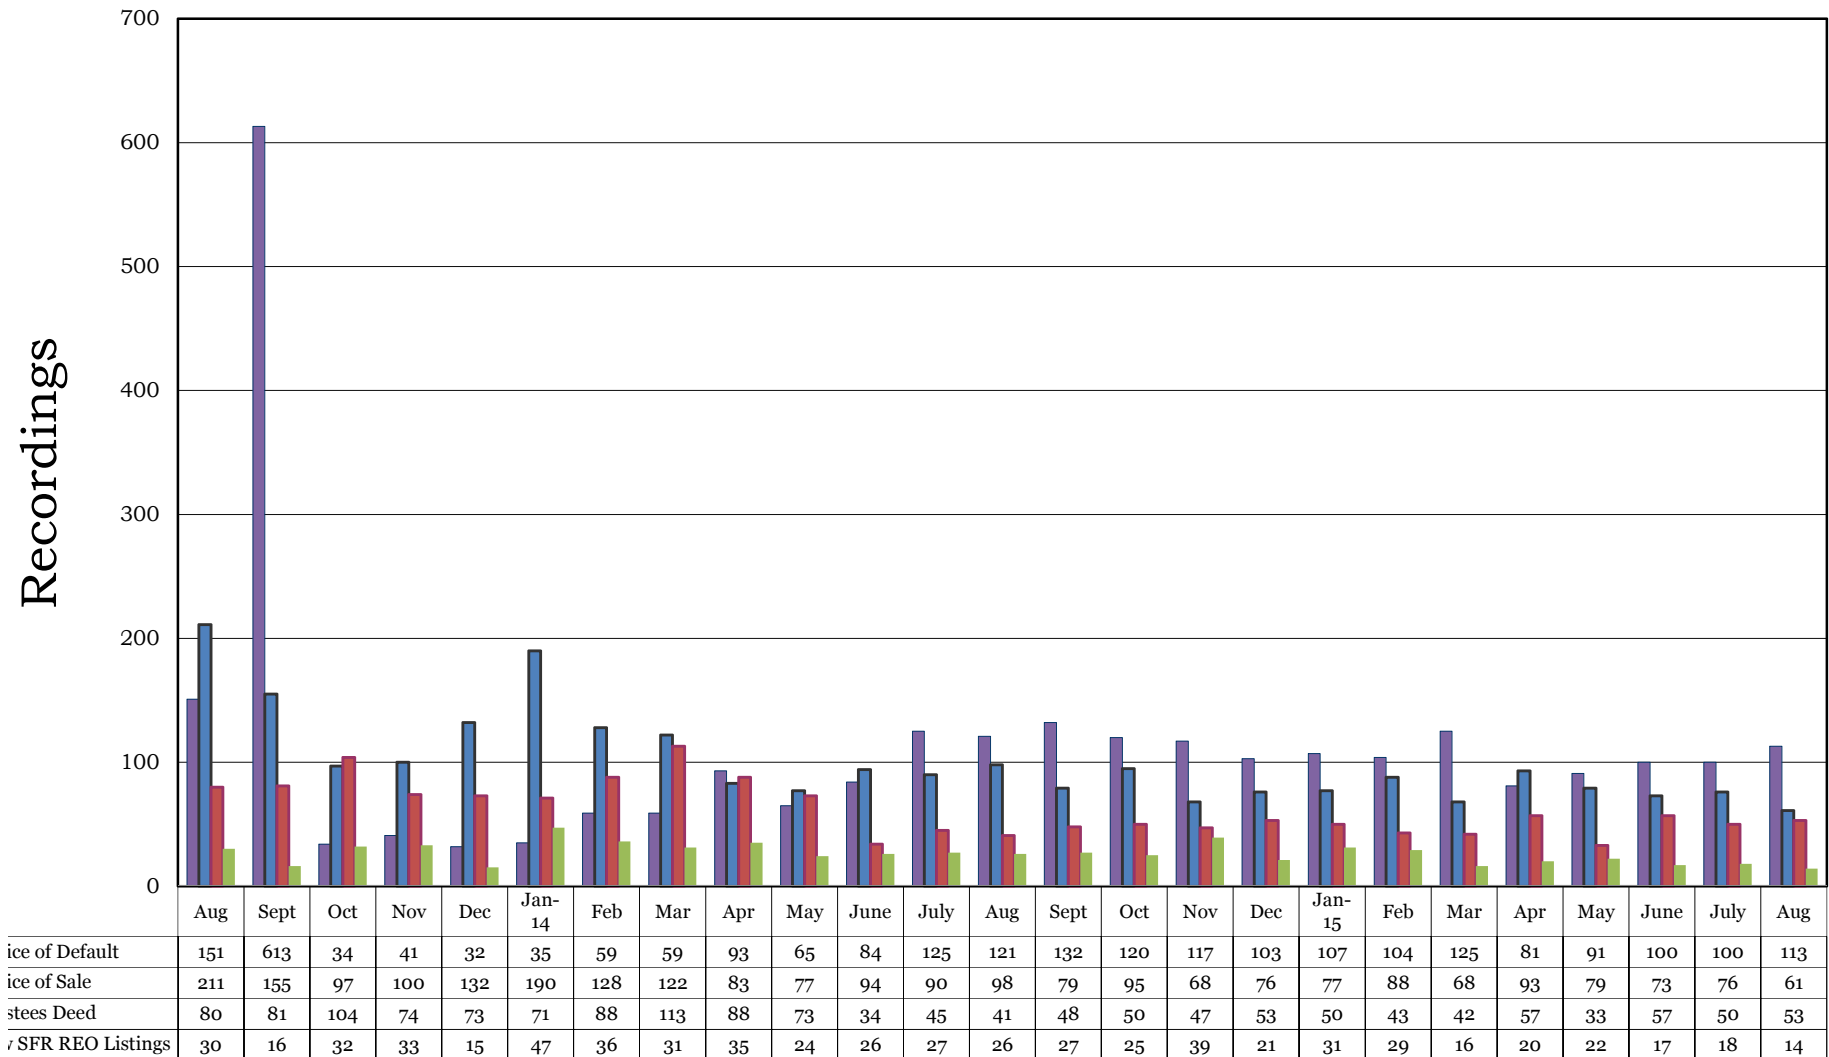

Washoe County Recording Statistics August 2013 - 2015

All Notices of Default, Notices of Sale, Trustees Deed Filings, New SFR REO Listings

(Recordings Include All Deeds of Trust - Residential & Commercial Combined)

*Sources: Washoe County Recorder's Office and NNRMLS. Ticor does not guarantee the accuracy of this data. This is for informational purposes only and is intended to view the general market trend in Washoe County.