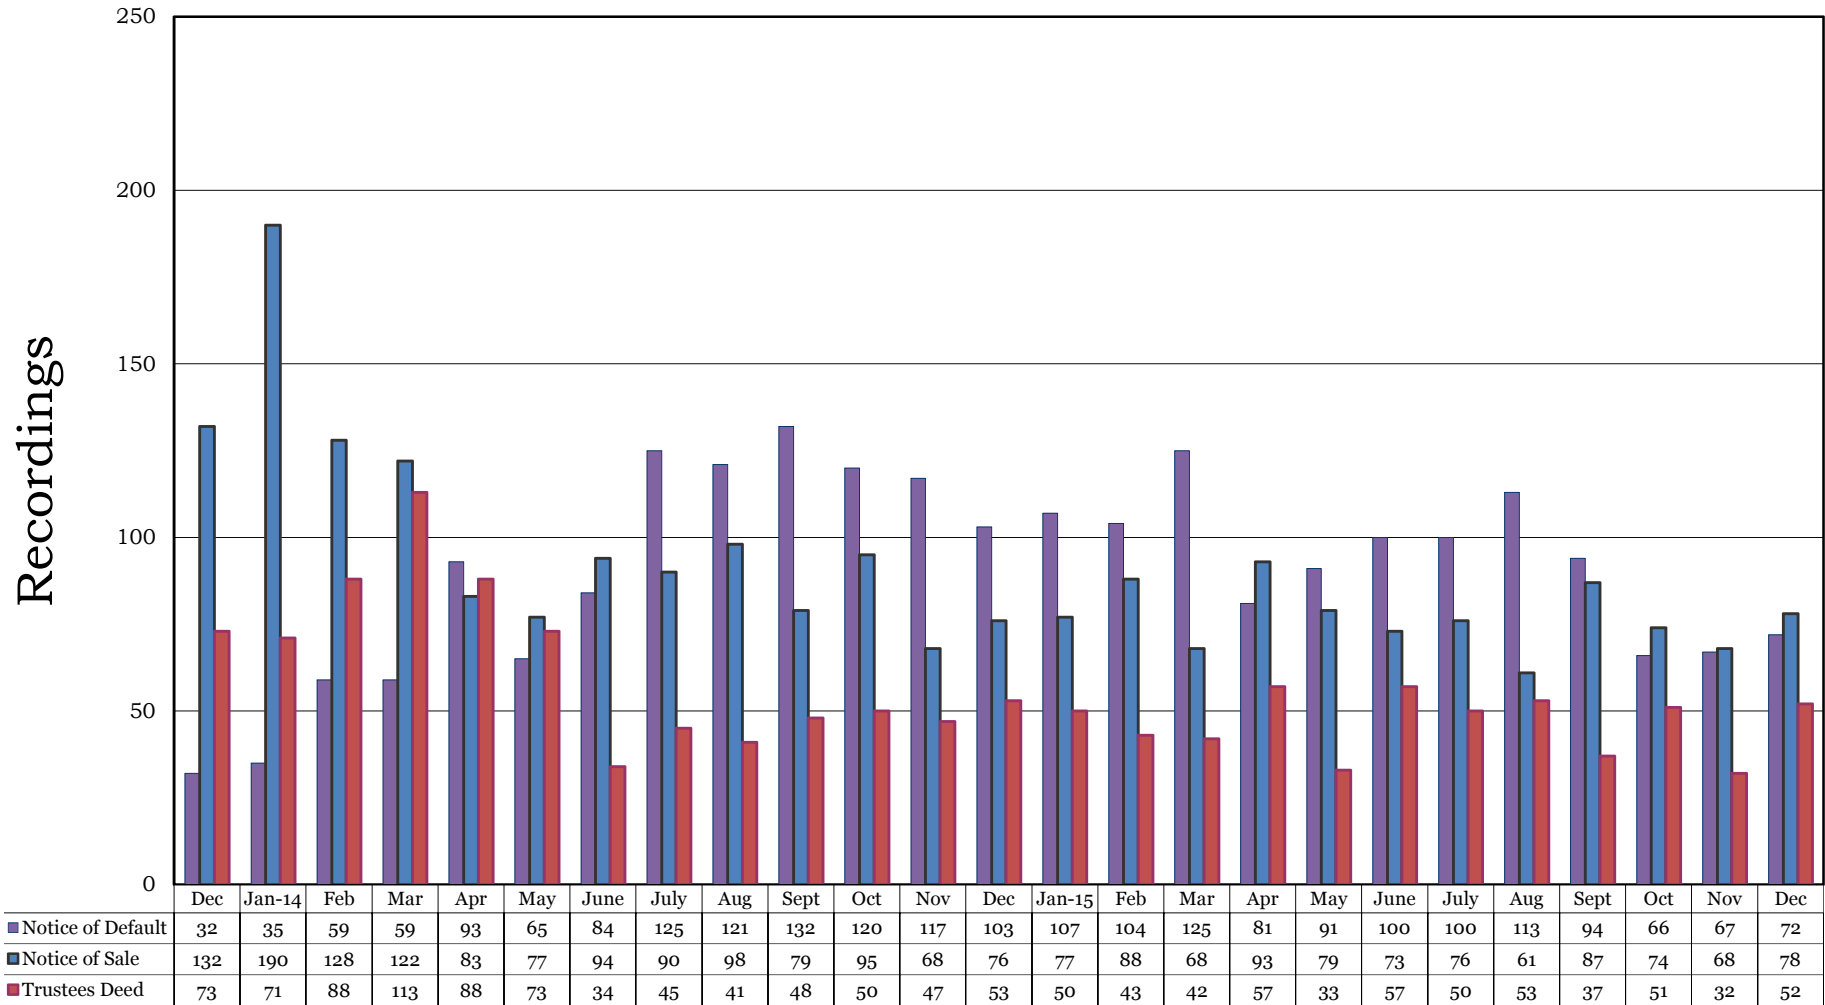

Washoe County Recording Statistics
December 2013 - 2015
All Notices of Default, Notices of Sale, & Trustees Deed Filings
(Recordings Include All Deeds of Trust - Residential & Commercial Combined)

*Sources: Washoe County Recorder's Office and NNRMLS. Ticor does not guarantee the accuracy of this data. This is for informational purposes only and is intended to view the general market trend in Washoe County.