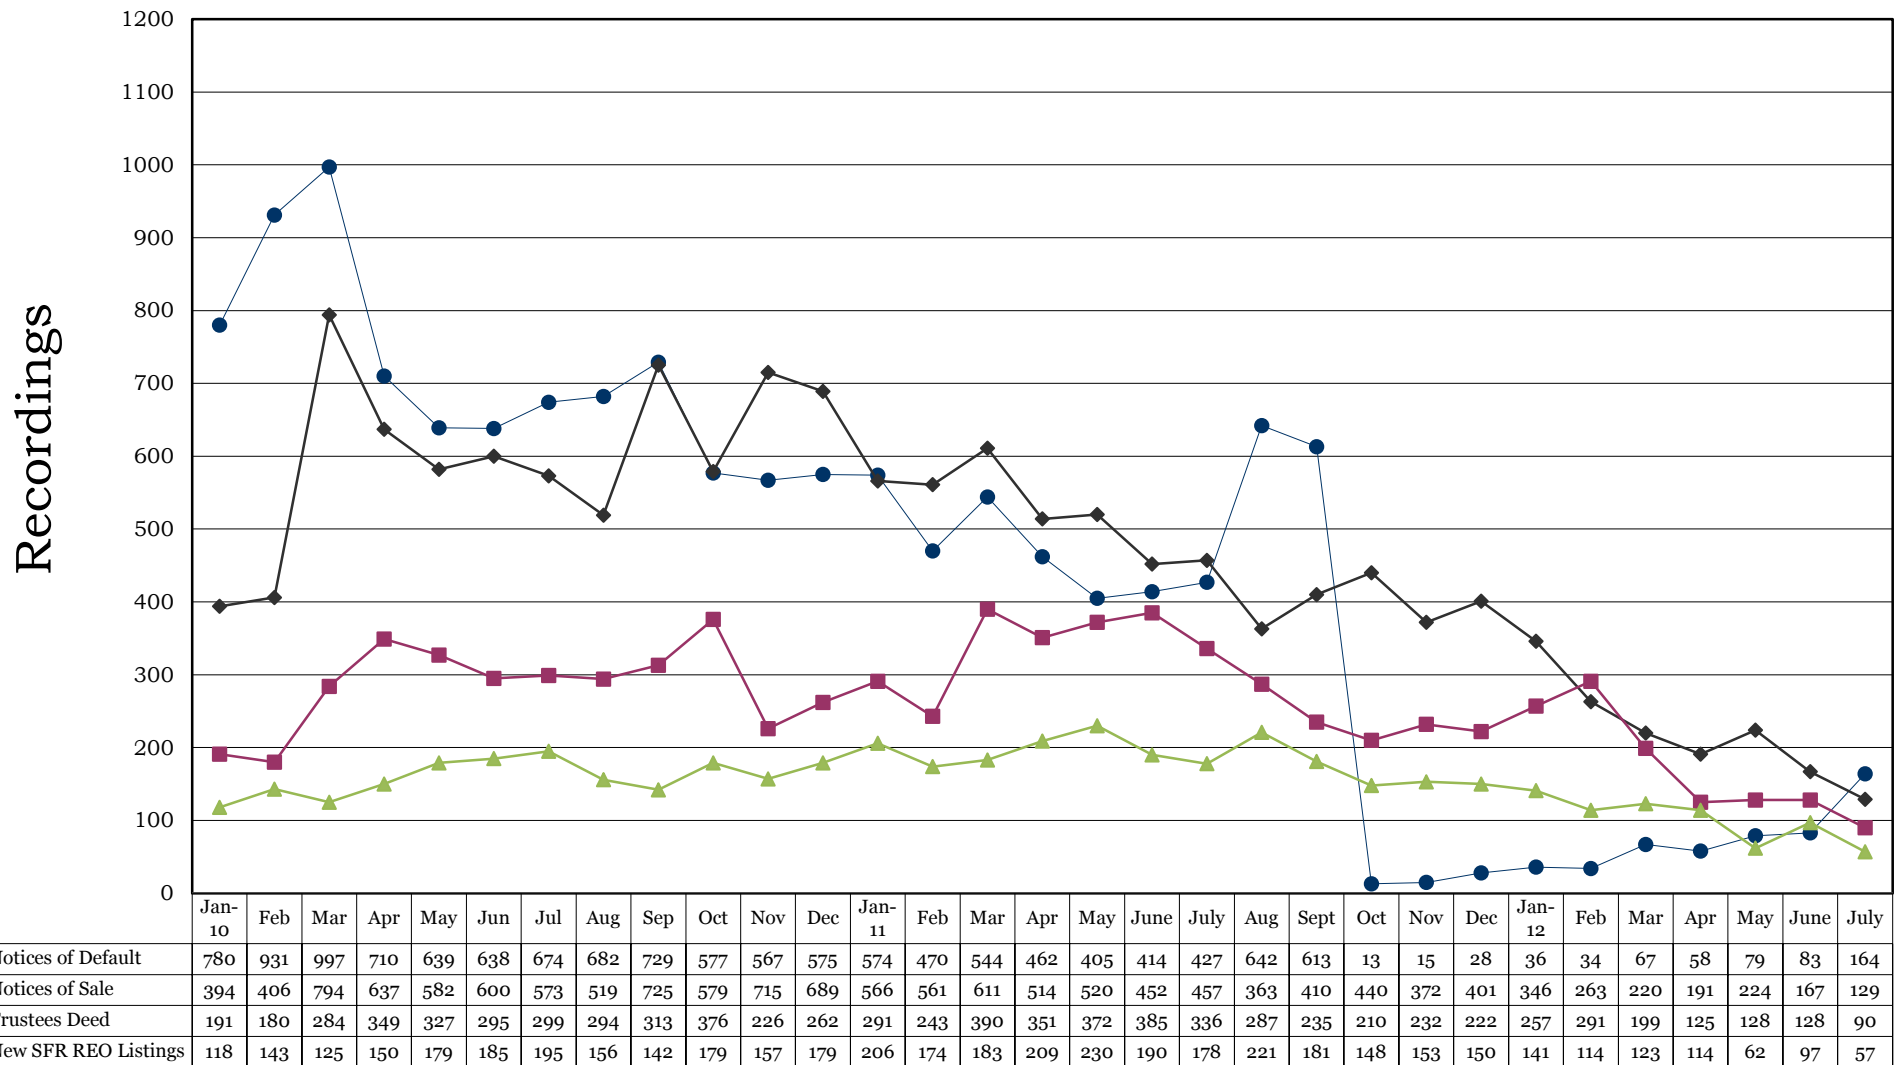

Washoe County Recording Statistics January 2010- July 2012

All Notices of Default, Notices of Sale, Trustees Deed Filings & New SFR REO Listings

(Recordings Include All Deeds of Trust - Residential & Commercial Combined)

*Sources: Washoe County Recorder's Office and NNRMLS. Ticor does not guarantee the accuracy of this data. This is for informational purposes only and is intended to view the general market trend in Washoe County.