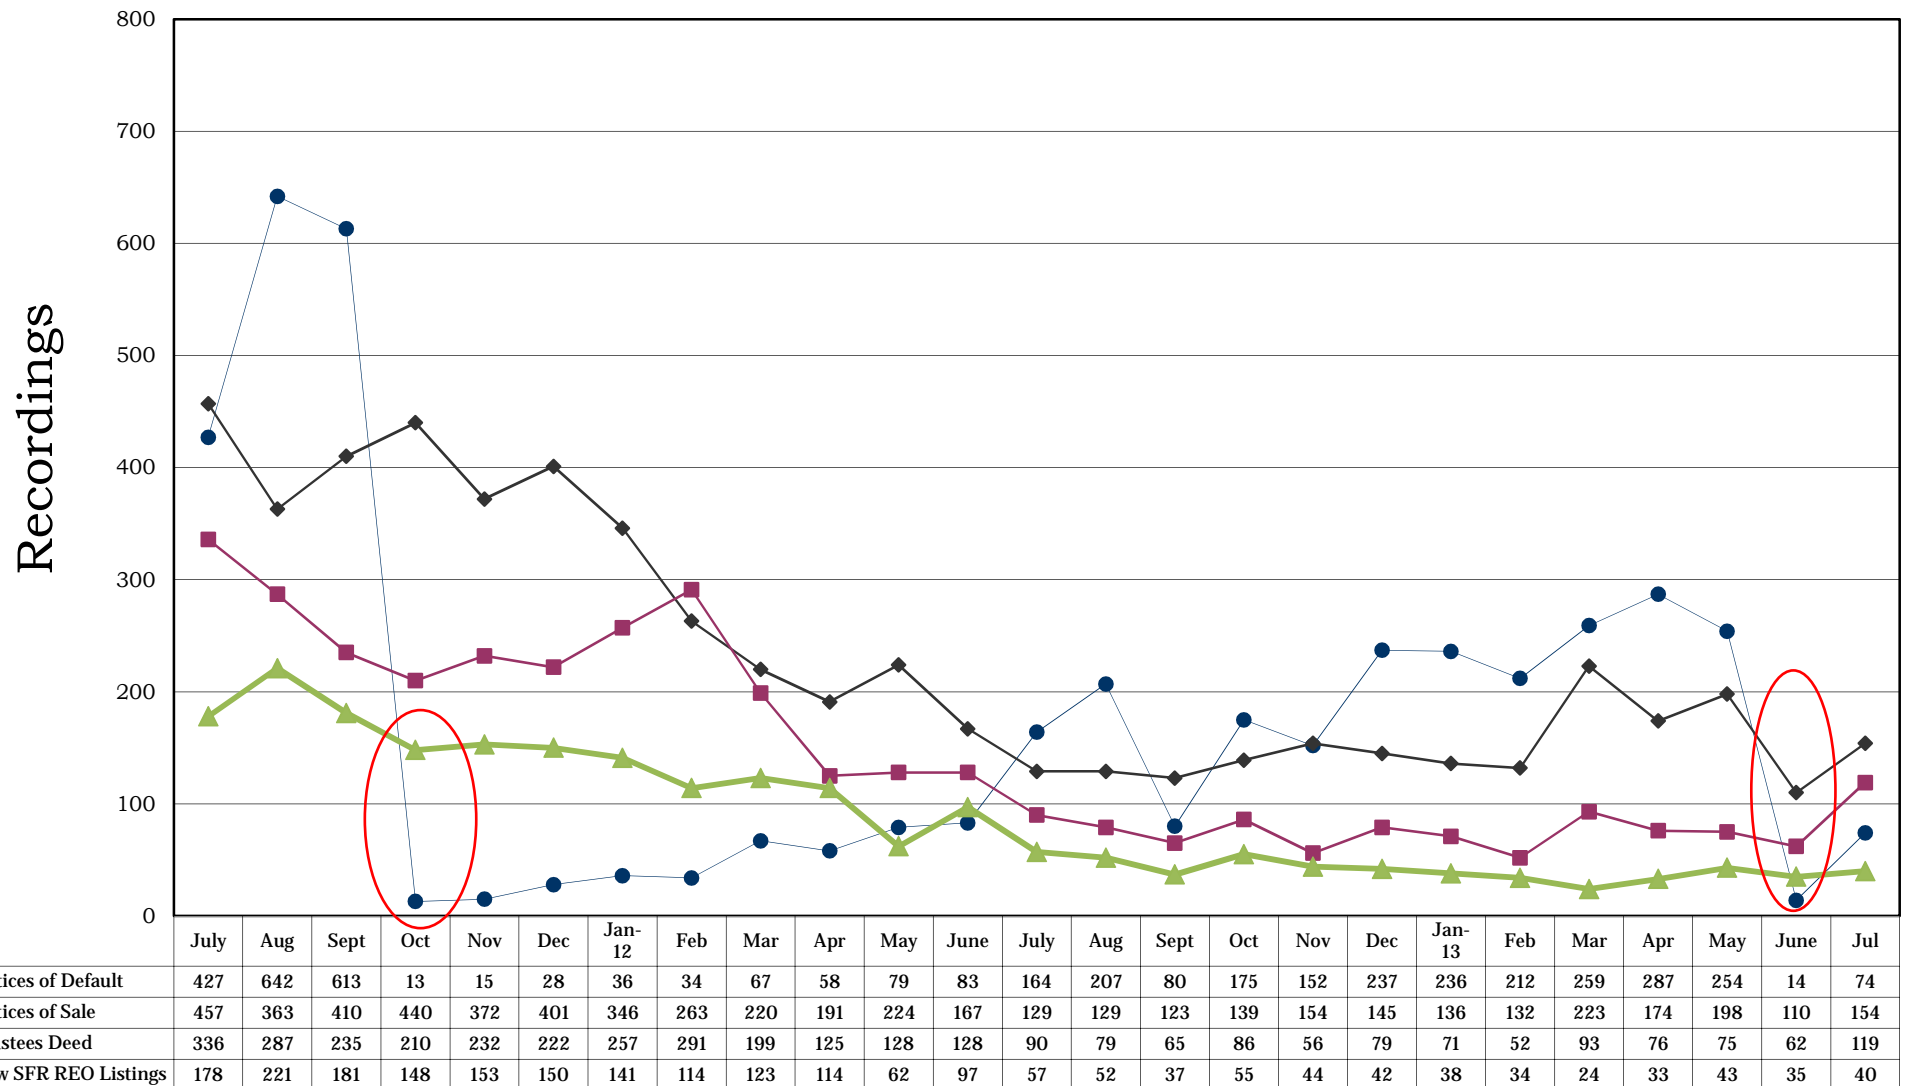

Washoe County Recording Statistics July 2011 - July 2013

All Notices of Default, Notices of Sale, Trustees Deed Filings
(Recordings Include All Deeds of Trust - Residential & Commercial Combined)

*Sources: Washoe County Recorder's Office and NNRMLS. Ticor does not guarantee the accuracy of this data. This is for informational purposes only and is intended to view the general market trend in Washoe County.