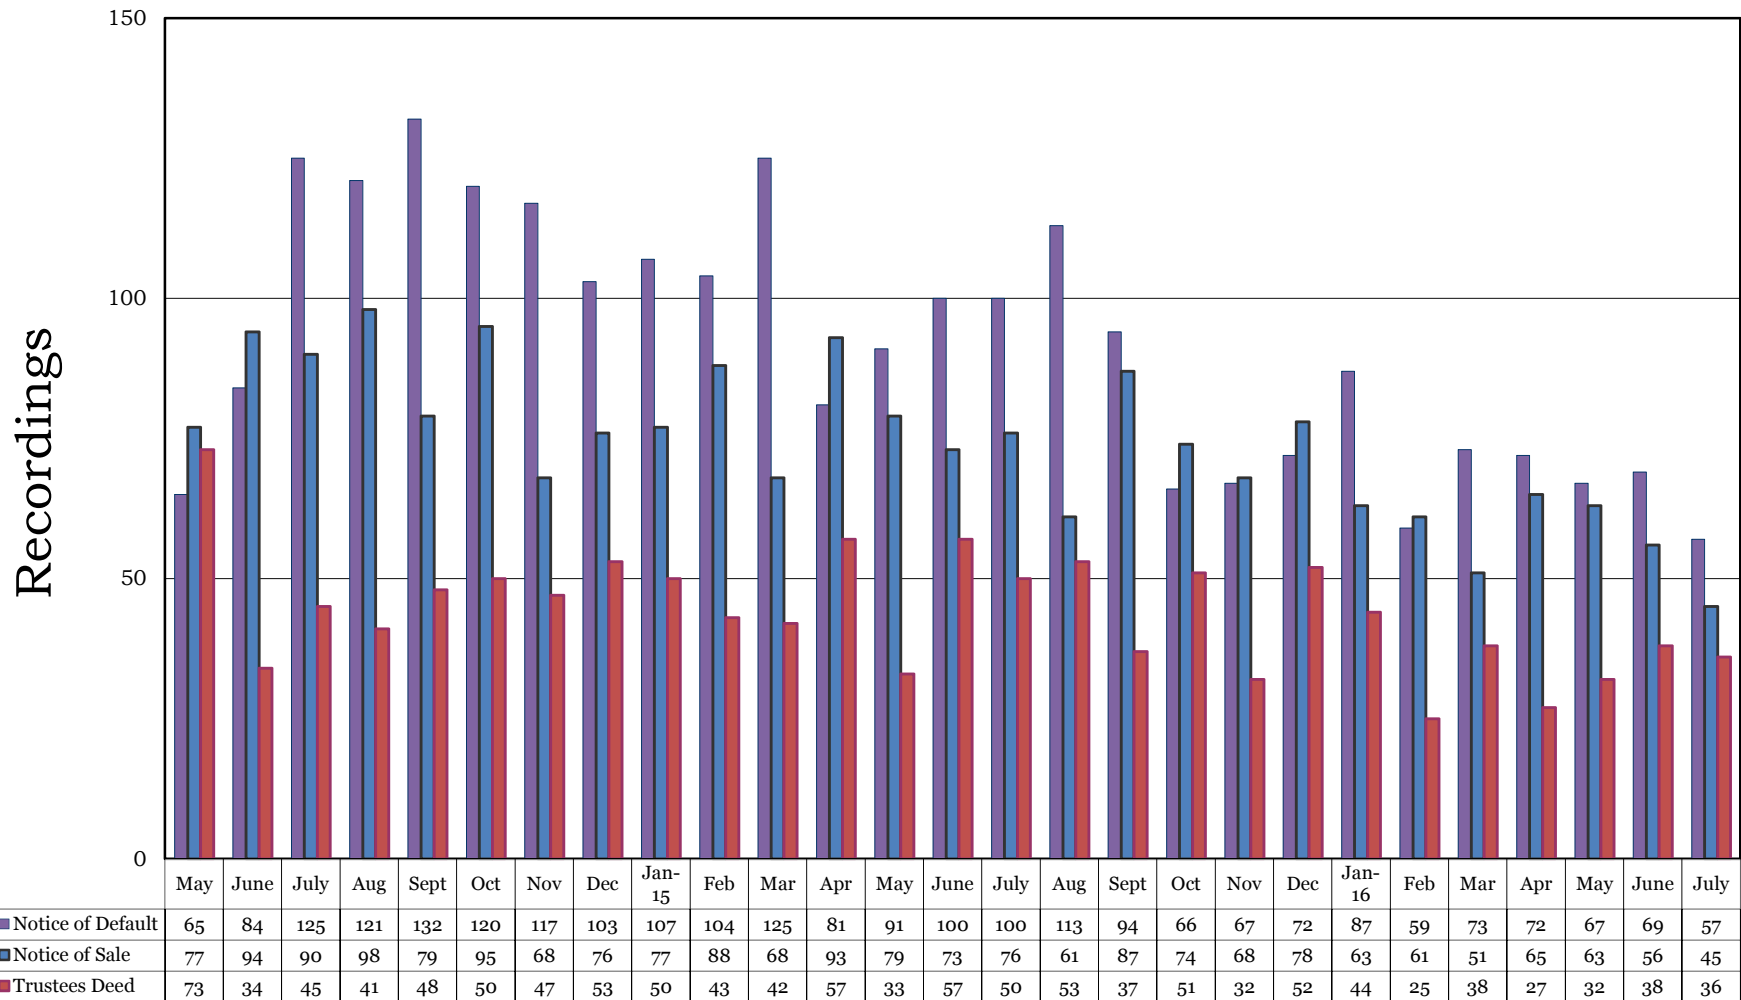

Washoe County Recording Statistics July 2014 - 2016

All Notices of Default, Notices of Sale, & Trustees Deed Filings

(Recordings Include All Deeds of Trust - Residential & Commercial Combined)

*Sources: Washoe County Recorder's Office and NNRMLS. Ticor does not guarantee the accuracy of this data. This is for informational purposes only and is intended to view the general market trend in Washoe County.