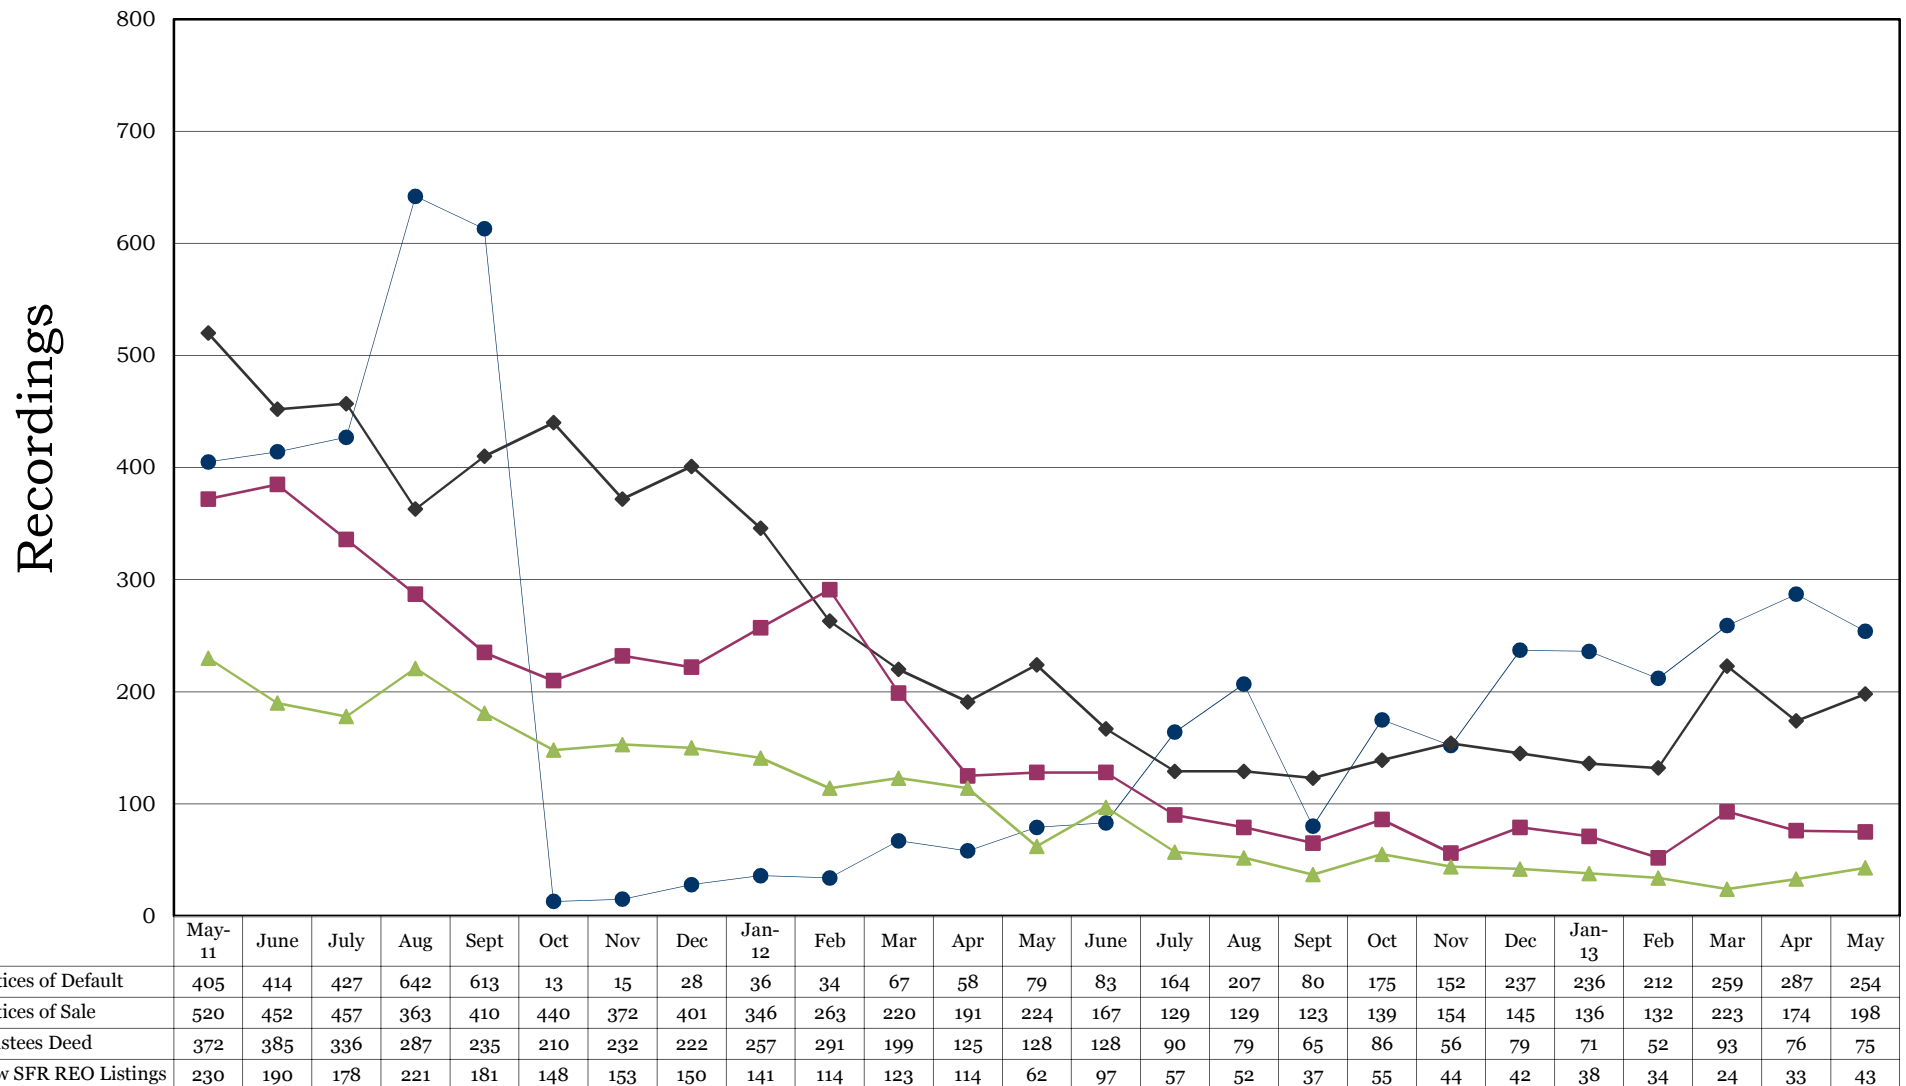

Washoe County Recording Statistics
May 2011 - 2013
All Notices of Default, Notices of Sale, Trustees Deed Filings &
New SFR REO Listings
(Recordings Include All Deeds of Trust - Residential & Commercial Combined)

*Sources: Washoe County Recorder's Office and NNRMLS. Ticor does not guarantee the accuracy of this data. This is for informational purposes only and is intended to view the general market trend in Washoe County.